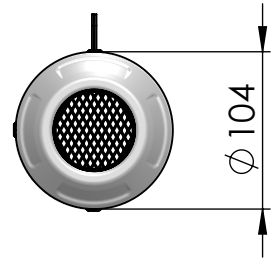

WARNING:

The stock indicators have to be removed in order to install the exhaust

ART. 15253 - SPARE PARTS

HONDA MSX 125 / GROM

(A) FITTING KIT cod.3015253601R