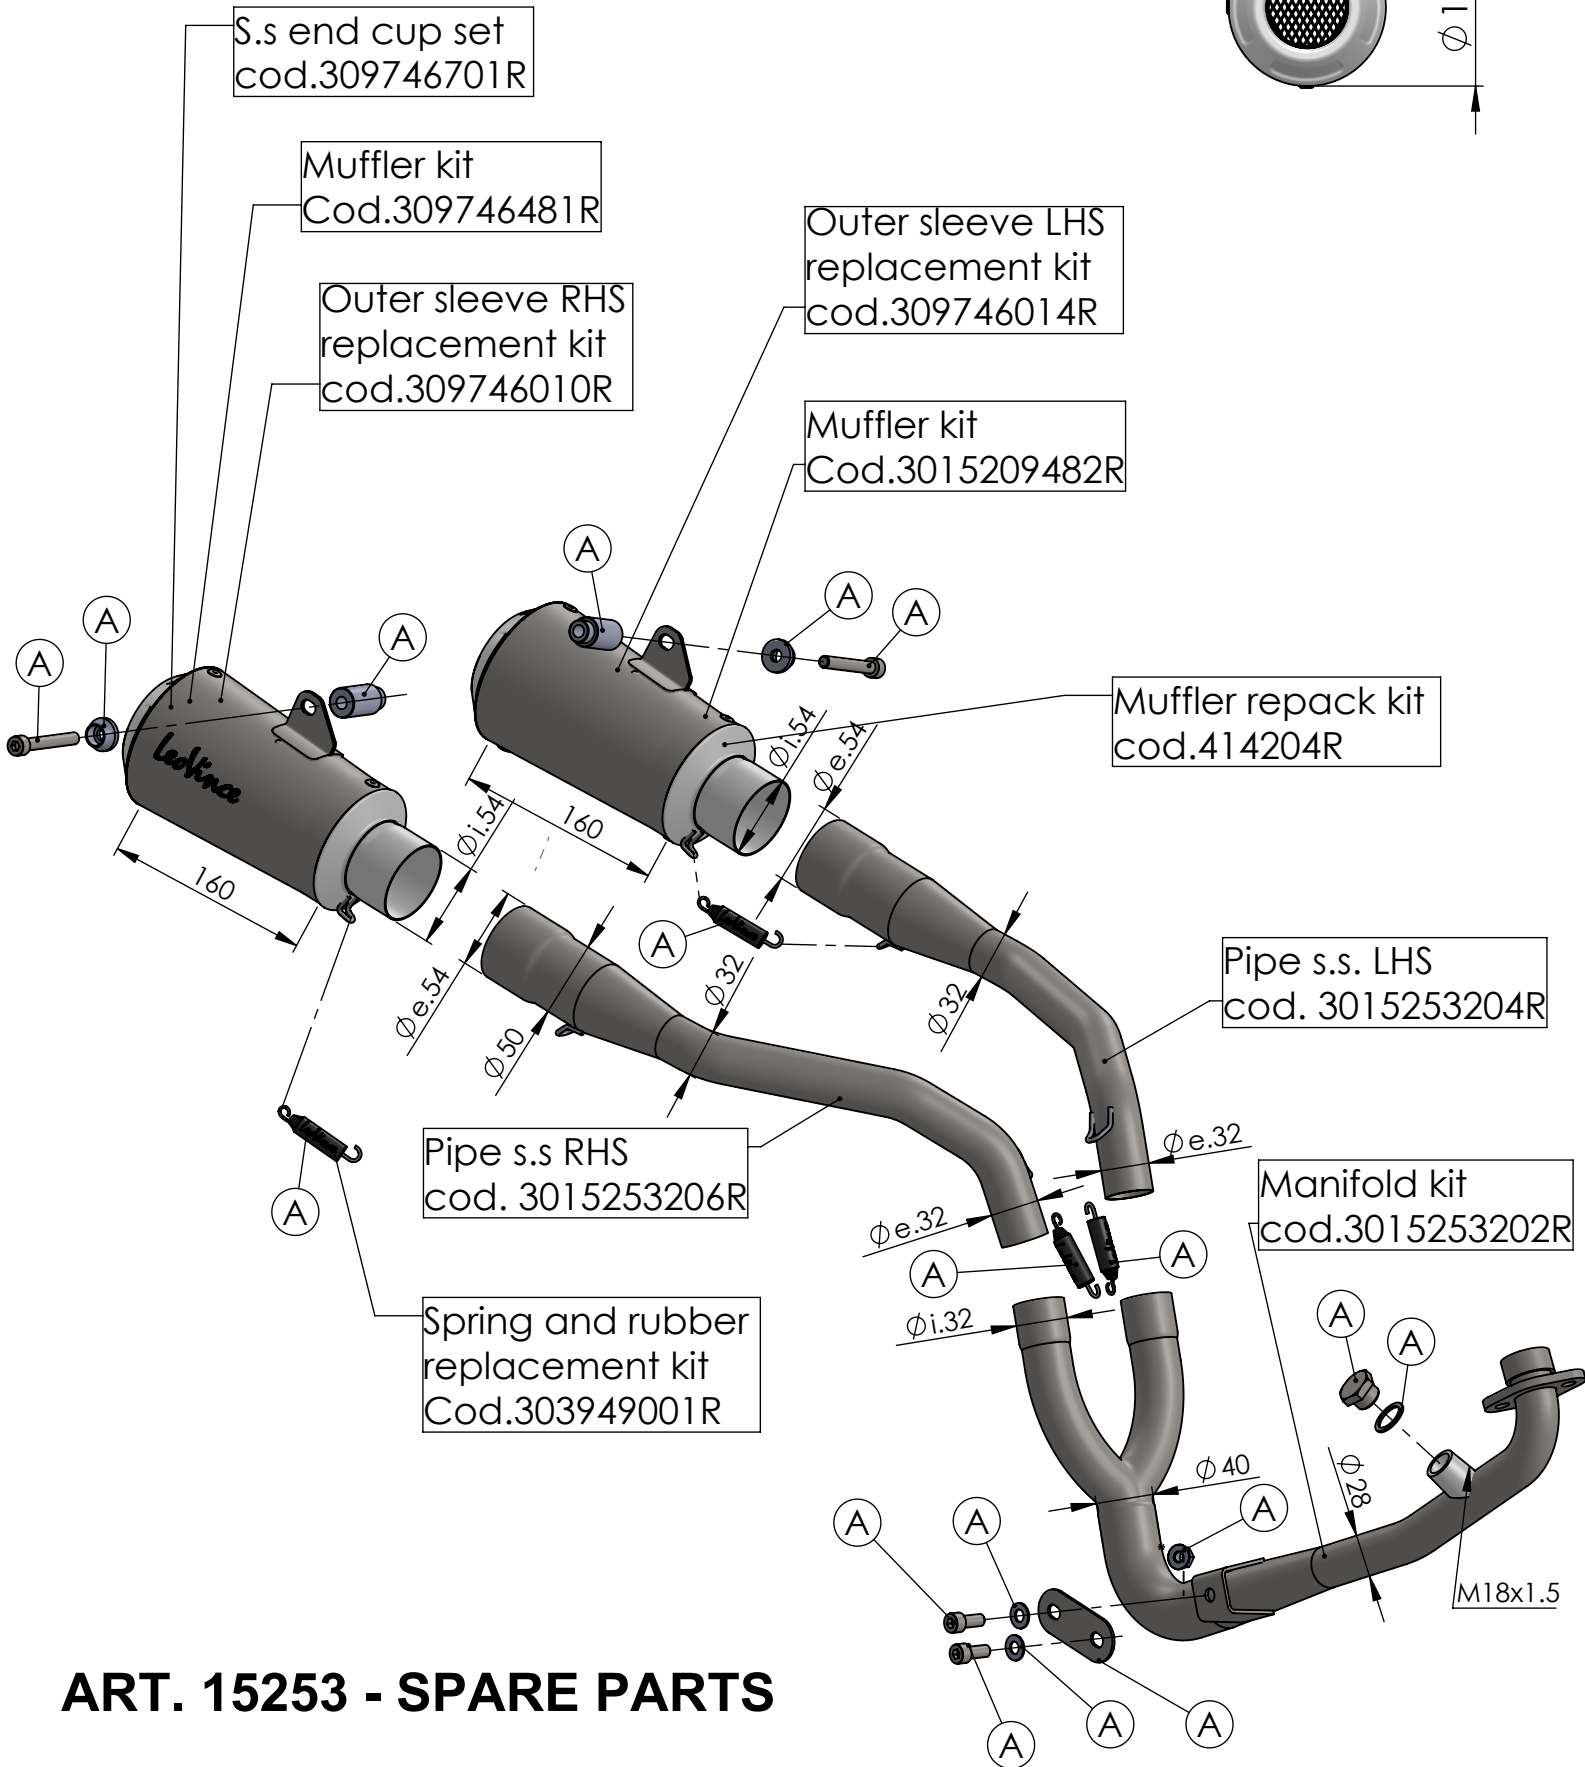

WARNING:

The stock indicators have to be removed in order to install the exhaust

ART. 15253 - SPARE PARTS

HONDA MSX 125 / GROM

(A) FITTING KIT cod.3015253601R