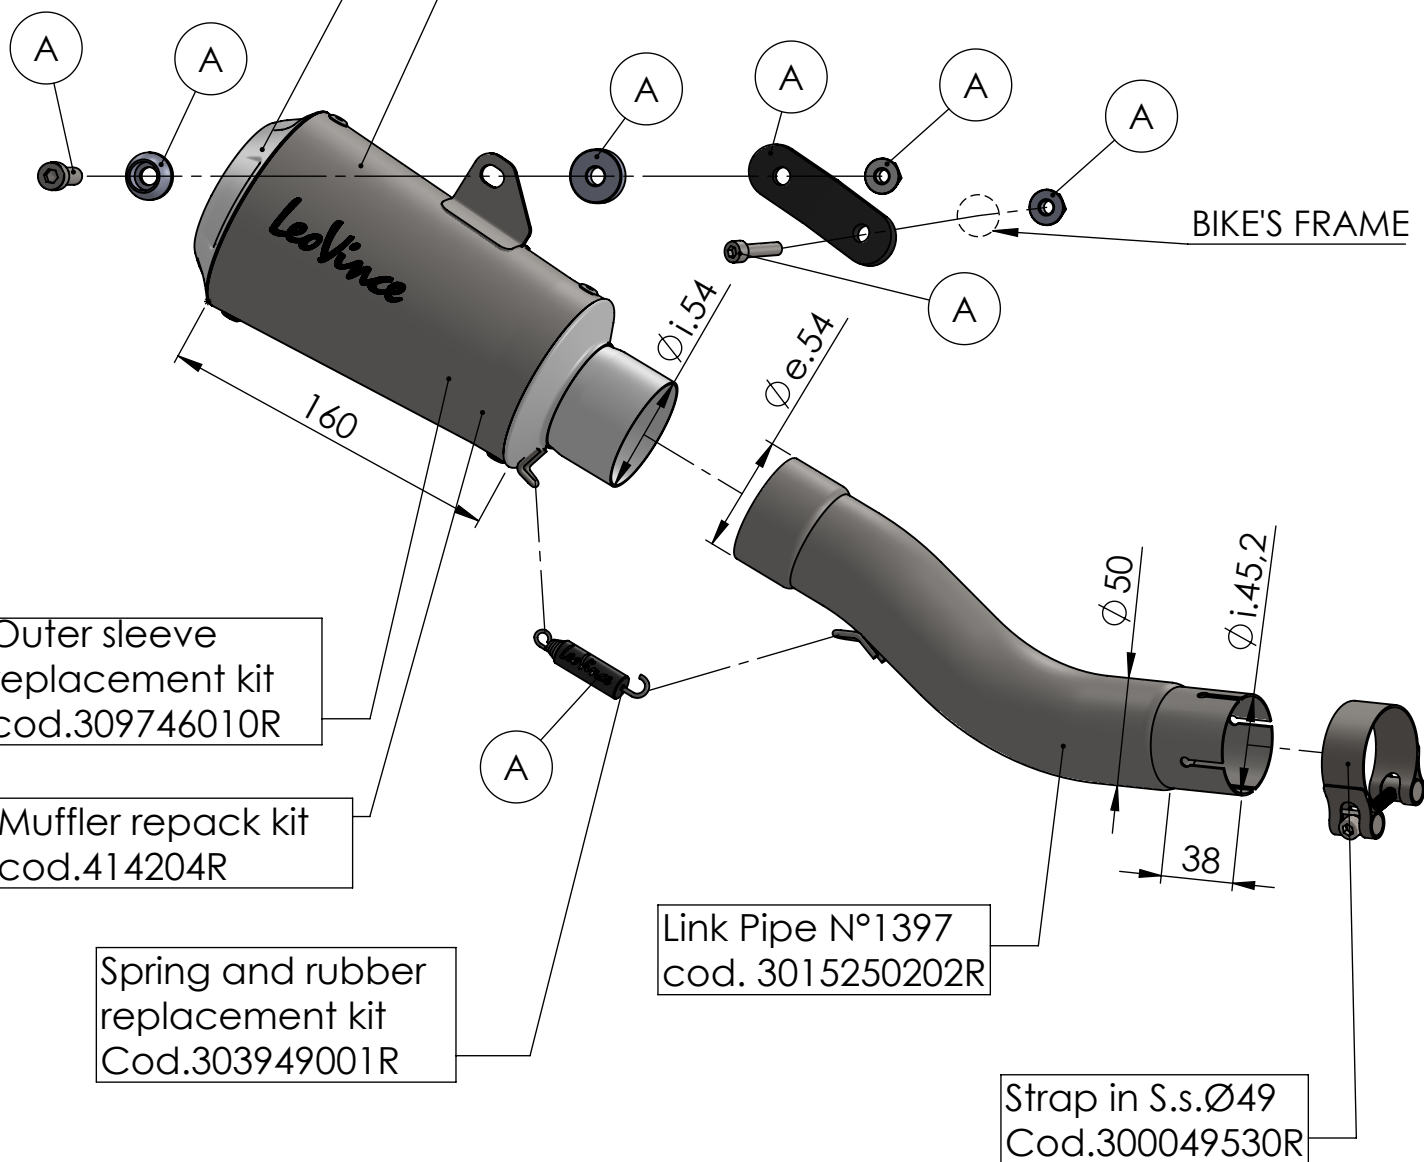

S.s end cup set
cod.309746701R

Muffler kit
Cod.309746481UR

BIKE'S FRAME

Outer sleeve
replacement kit
cod.309746010R

Muffler repack kit
cod.414204R

Spring and rubber
replacement kit
Cod.303949001R

Link Pipe N°1397
cod. 3015250202R

Strap in S.s. $\phi 49$
Cod.300049530R

ART. 15250U - SPARE PARTS

DUCATI SCRAMBLER 800 ICON / ICON DARK / NIGHTSHIFT /
URBAN MOTARD (also fits 35kW version)

(A) FITTING KIT cod.3015250601R