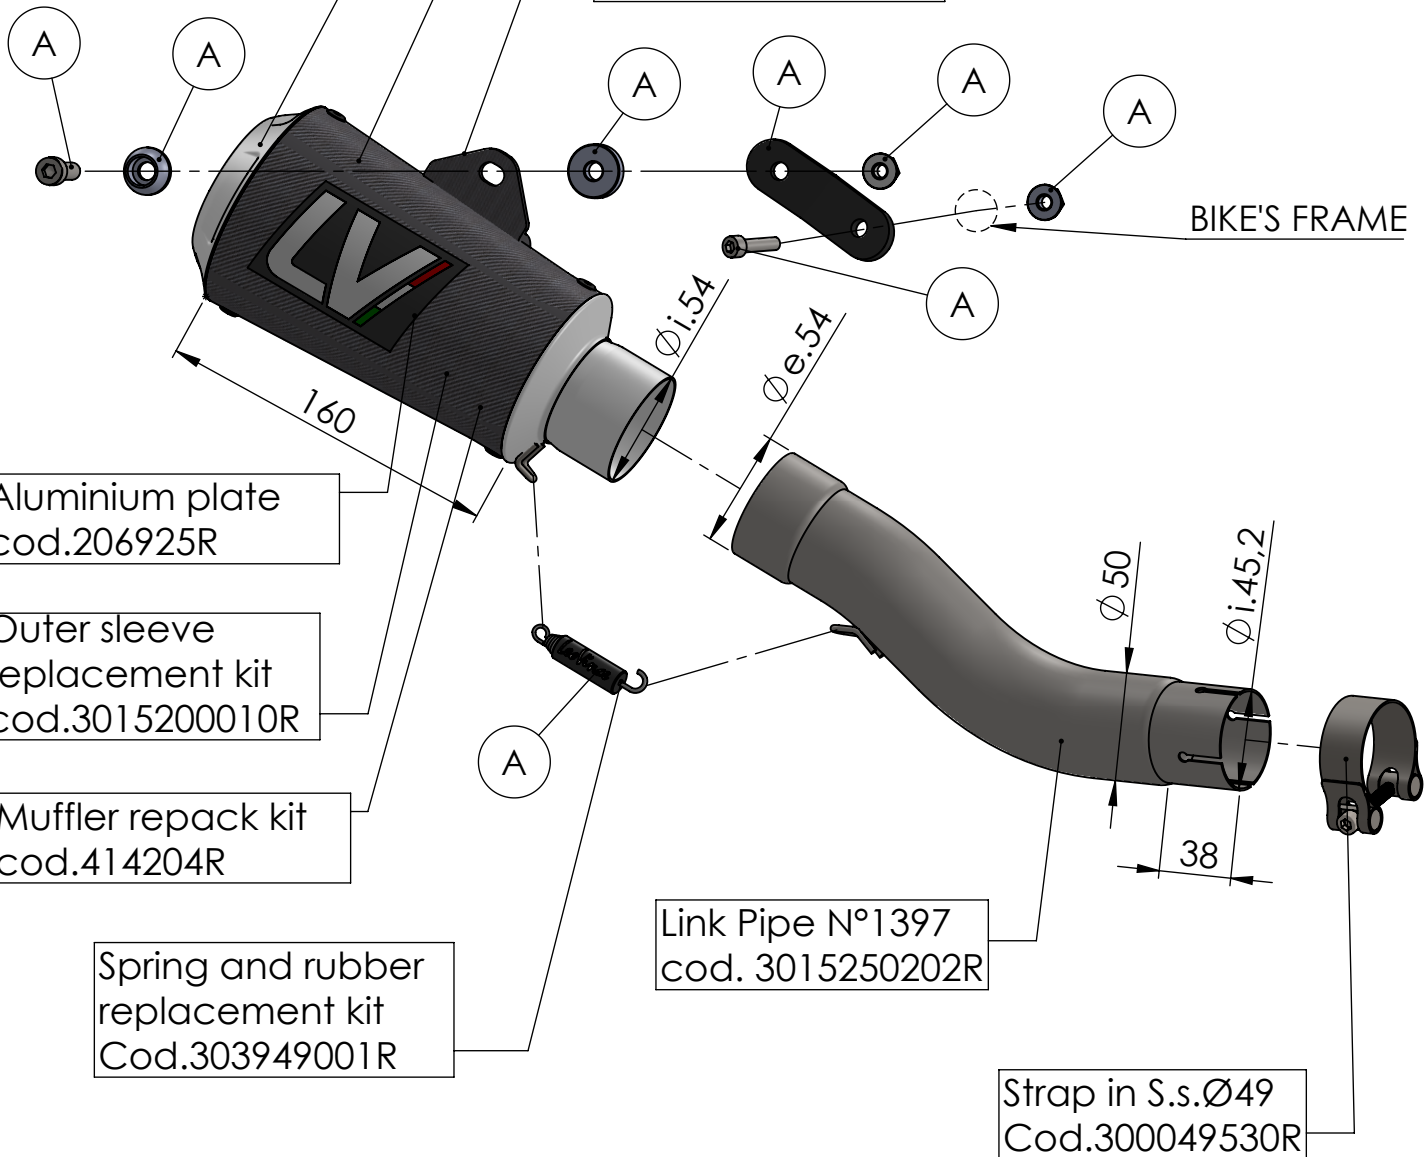

S.s end cup set
cod.309746701R

Muffler kit
Cod.3015200481UR

Carbon bracket kit
cod.3015200561R

BIKE'S FRAME

Aluminium plate
cod.206925R

Outer sleeve
replacement kit
cod.3015200010R

Muffler repack kit
cod.414204R

Spring and rubber
replacement kit
Cod.303949001R

Link Pipe N°1397
cod. 3015250202R

Strap in S.s. $\phi 49$
Cod.300049530R

ART. 15250CU - SPARE PARTS

DUCATI SCRAMBLER 800 ICON / ICON DARK / NIGHTSHIFT /
URBAN MOTARD (also fits 35kW version)

(A) FITTING KIT cod.3015250601R