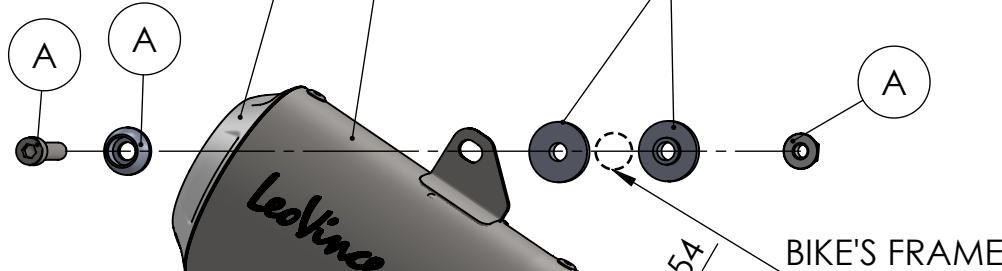

S.s end cup set  
cod.309746701R

Muffler kit  
Cod.309746481UR

ORIGINAL SPACER

DO NOT USE ORIGINAL  
GRAPHITE BUSHING

Link Pipe N°1394  
cod. 3015249202R

Outer sleeve  
replacement kit  
cod.309746010R

Spring and rubber  
replacement kit  
Cod.303949001R

## ART. 15249U - SPARE PARTS

KTM DUKE 125 / DUKE 390

(A) FITTING KIT cod.3015249601R