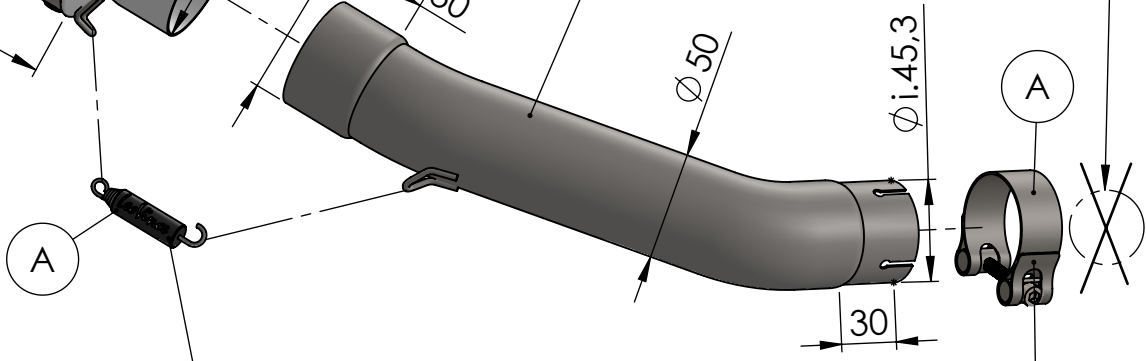

S.s end cup set  
cod.309746701R

Muffler kit  
Cod.309746481UR

ORIGINAL SPACER

DO NOT USE ORIGINAL  
GRAPHITE BUSHING

Link Pipe N°1394  
cod. 3015249202R

Outer sleeve  
replacement kit  
cod.309746010R

Spring and rubber  
replacement kit  
Cod.303949001R

## ART. 15249U - SPARE PARTS

KTM DUKE 125 / DUKE 390

(A) FITTING KIT cod.3015249601R