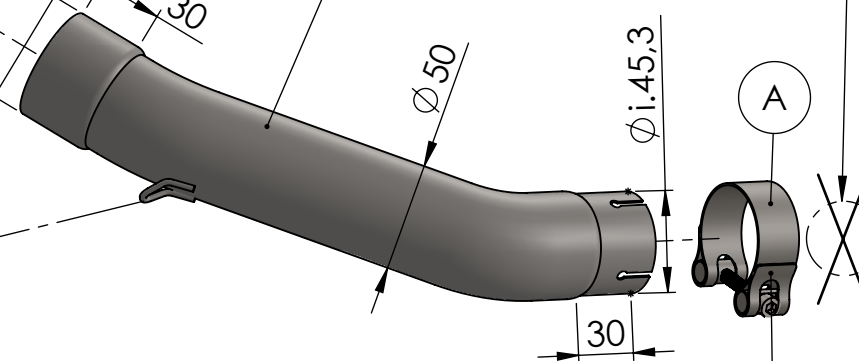

Muffler kit  
Cod.3015200481UR

S.s end cup set  
cod.309746701R

Aluminium plate  
cod.206925R

Carbon bracket kit  
cod.3015200561R

ORIGINAL SPACER

BIKE'S FRAME

DO NOT USE ORIGINAL  
GRAPHITE BUSHING

Link Pipe N°1394  
cod. 3015249202R

Outer sleeve  
replacement kit  
cod.3015200010R

Spring and rubber  
replacement kit  
Cod.303949001R

Strap in S.s.Ø49  
Cod.300049530R

Muffler repack kit  
cod.414204R

## ART. 15249CU - SPARE PARTS

KTM DUKE 125 / DUKE 390

Ⓐ FITTING KIT cod.3015249601R