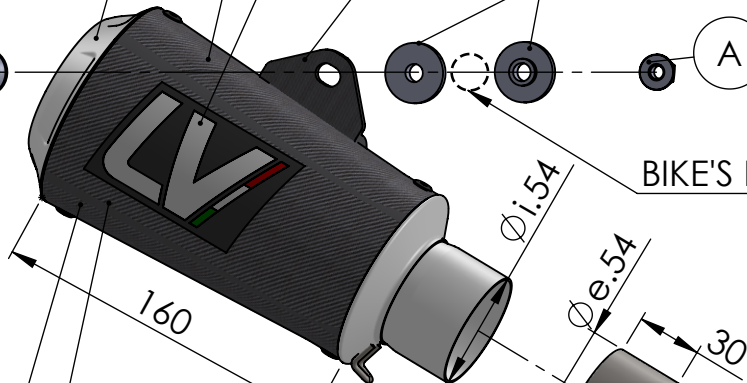

Muffler kit  
Cod.3015200481UR

S.s end cup set  
cod.309746701R

Aluminium plate  
cod.206925R

Carbon bracket kit  
cod.3015200561R

ORIGINAL SPACER

BIKE'S FRAME

DO NOT USE ORIGINAL  
GRAPHITE BUSHING

Link Pipe N°1394  
cod. 3015249202R

## ART. 15249CU - SPARE PARTS

KTM DUKE 125 / DUKE 390

Ⓐ FITTING KIT cod.3015249601R