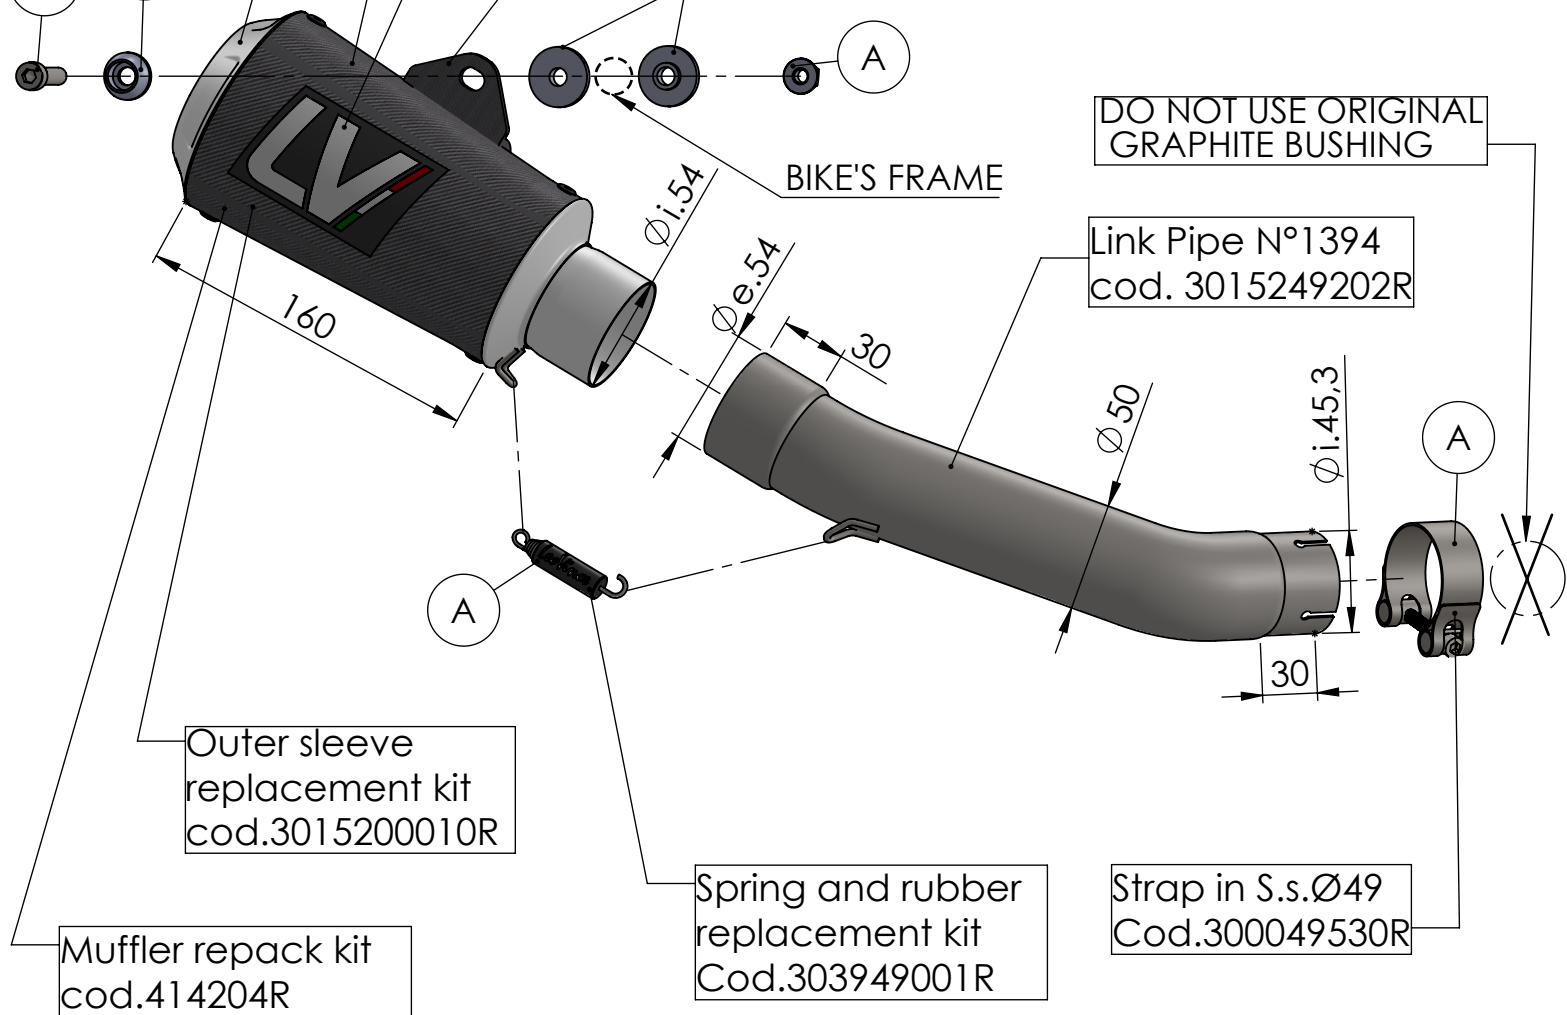

Muffler kit
Cod.3015200481R

S.s end cup set
cod.309746701R

Aluminium plate
cod.206925R

Carbon bracket kit
cod.3015200561R

ORIGINAL SPACER

BIKE'S FRAME

DO NOT USE ORIGINAL
GRAPHITE BUSHING

Link Pipe N°1394
cod. 3015249202R

Outer sleeve
replacement kit
cod.3015200010R

Muffler repack kit
cod.414204R

Spring and rubber
replacement kit
Cod.303949001R

Strap in S.s.Ø49
Cod.300049530R

ART. 15249C - SPARE PARTS

KTM DUKE 125 / DUKE 390

(A) FITTING KIT cod.3015249601R