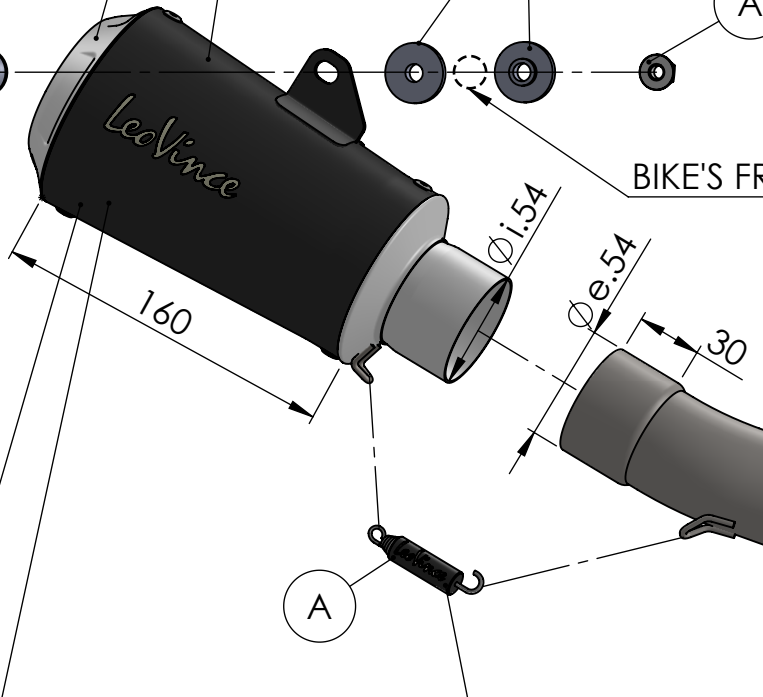

S.s end cup set
cod.309746701R

Muffler kit
Cod.309746485UR

ORIGINAL SPACER

BIKE'S FRAME

DO NOT USE ORIGINAL
GRAPHITE BUSHING

Link Pipe N°1394
cod. 3015249202R

Outer sleeve
replacement kit
cod.309746012R

Muffler repack kit
cod.414204R

Spring and rubber
replacement kit
Cod.303949001R

Strap in S.s. $\varnothing 49$
Cod.300049530R

ART. 15249BU - SPARE PARTS

KTM DUKE 125 / DUKE 390

(A) FITTING KIT cod.3015249601R