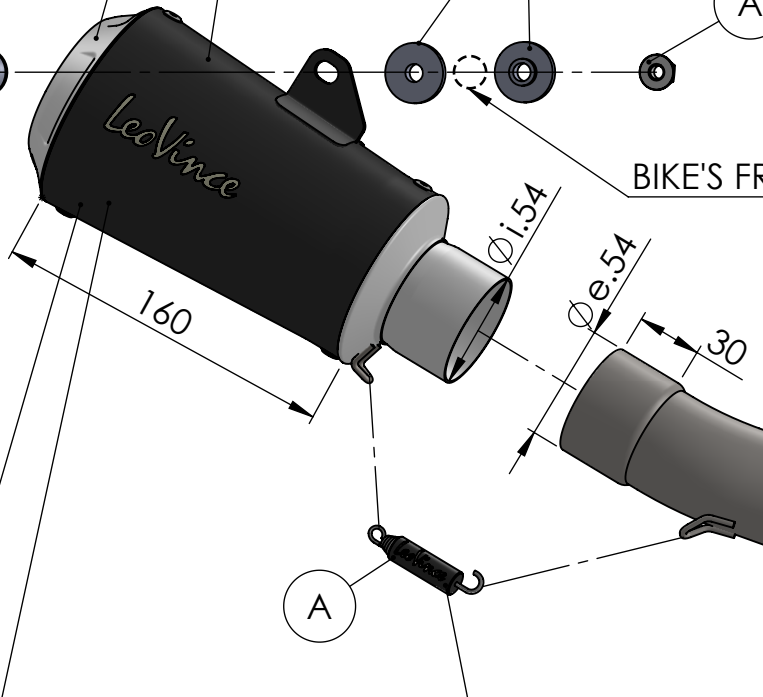

S.s end cup set
cod.309746701R

Muffler kit
Cod.309746485R

ORIGINAL SPACER

BIKE'S FRAME

DO NOT USE ORIGINAL
GRAPHITE BUSHING

Link Pipe N°1394
cod. 3015249202R

Outer sleeve
replacement kit
cod.309746012R

Muffler repack kit
cod.414204R

Spring and rubber
replacement kit
Cod.303949001R

Strap in S.s. $\phi 49$
Cod.300049530R

ART. 15249B - SPARE PARTS

KTM DUKE 125 / DUKE 390

(A) FITTING KIT cod.3015249601R