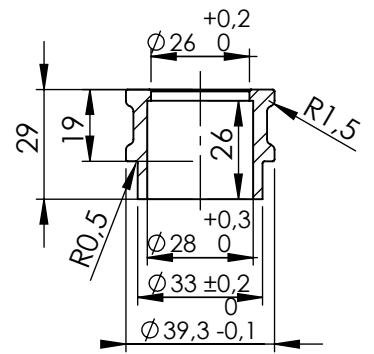

**S.s. Flange**  
Cod.206443R

**S.s. Bushing**  
Cod.206442R

S.s. end cup set  
cod.309746701R

S.s. black bracket  
cod.3015246561R

S.s. bushing  
cod.206442R

S.s. flange  
cod.206443R

BIKE'S FRAME

Outer sleeve  
replacement kit  
cod.309746012R

## ART. 15246B - SPARE PARTS

HONDA CB 125 R Neo Sports Café

Ⓐ FITTING KIT cod.3015246601R