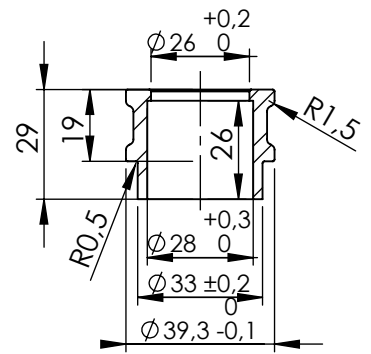

**S.s. Flange**  
Cod.206443R

**S.s. Bushing**  
Cod.206442R

S.s. end cup set  
cod.309746701R

S.s. black bracket  
cod.3015246561R

S.s. bushing  
cod.206442R

S.s. flange  
cod.206443R

BIKE'S FRAME

Outer sleeve  
replacement kit  
cod.309746010R

OPTIONAL  
cod.5683

Manifold kit  
cod.3014390202R

Pipe s.s.  
cod.3015246202R

Muffler kit  
Cod.309746481R

Muffler repack kit  
cod.414204R

Spring and rubber  
replacement kit  
Cod.303949001R

## ART. 15246 - SPARE PARTS

HONDA CB 125 R Neo Sports Café

Ⓐ FITTING KIT cod.3015246601R