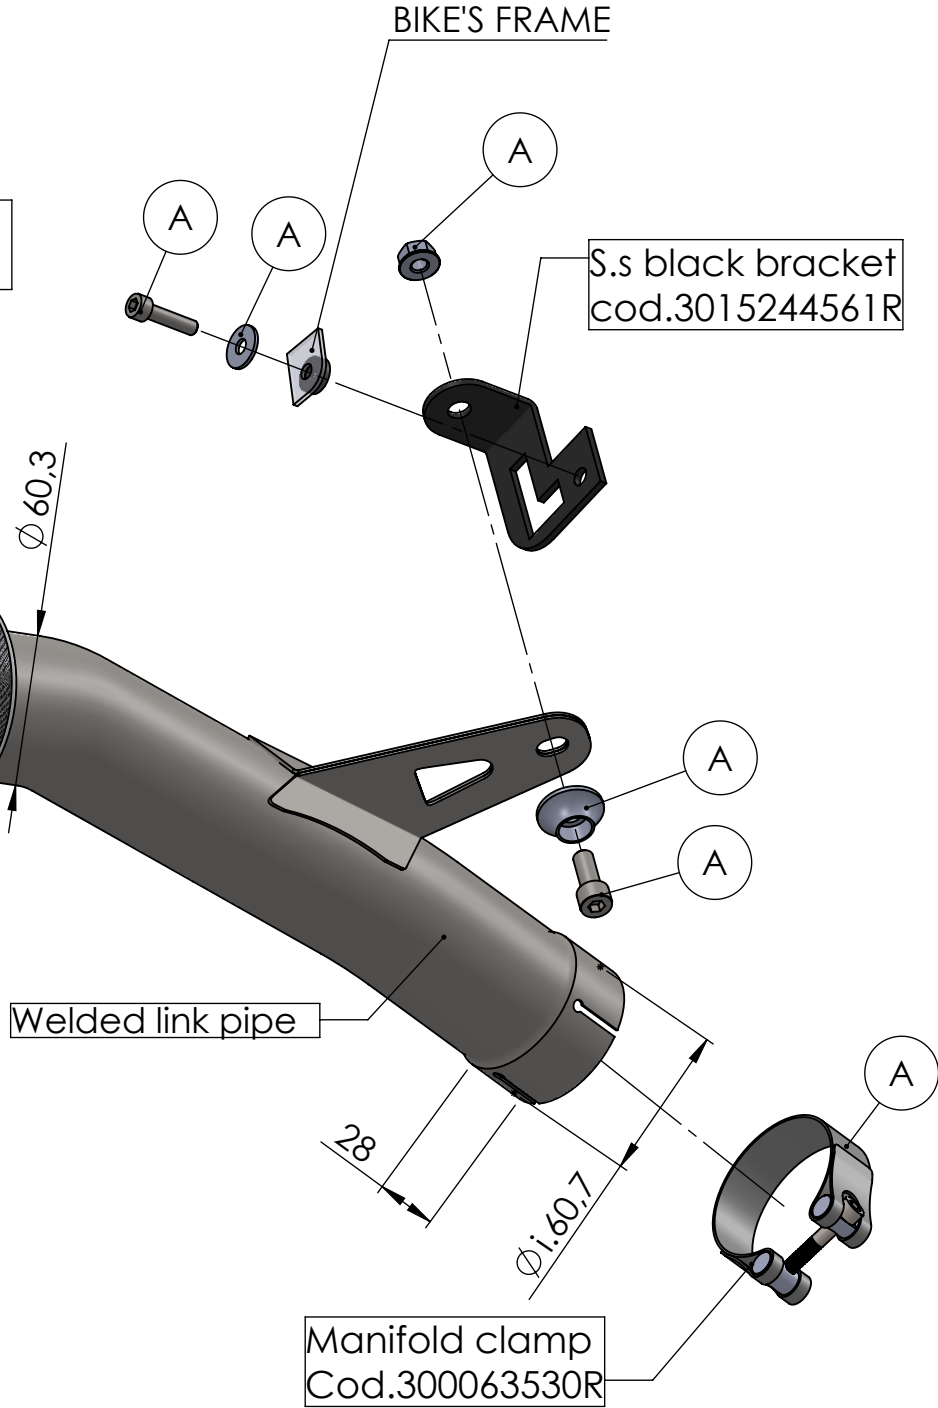

S.s end cup set
cod.309746701R

Muffler repack kit
cod.414204R

Aluminium plate
cod.206925R

Outer sleeve
replacement kit
cod.0815200008R

Muffler kit
Cod.3015244482R

VALVE BLOCK-OFF cod. 3015302002R

Manifold clamp
Cod.300063530R

ART.15244C SPARE PARTS

HONDA CBR 1000 RR-R FIREBLADE/SP

WARNING:
REMOVE ORIGINAL
GRAPHITE BUSHING

Ⓐ FITTING KIT cod. 3015244601R