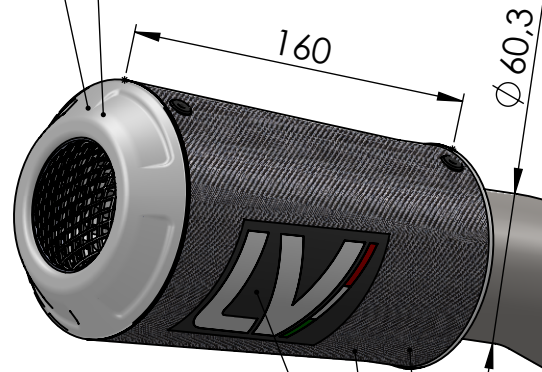

S.s end cup set
cod.309746701R

Muffler repack kit
cod.414204R

Aluminium plate
cod.206925R

Outer sleeve
replacement kit
cod.0815200008R

Muffler kit
Cod.3015244482R

VALVE BLOCK-OFF cod. 3015302002R

Manifold clamp
Cod.300063530R

ART.15244C SPARE PARTS

HONDA CBR 1000 RR-R FIREBLADE/SP

WARNING:
REMOVE ORIGINAL
GRAPHITE BUSHING

Ⓐ FITTING KIT cod. 3015244601R