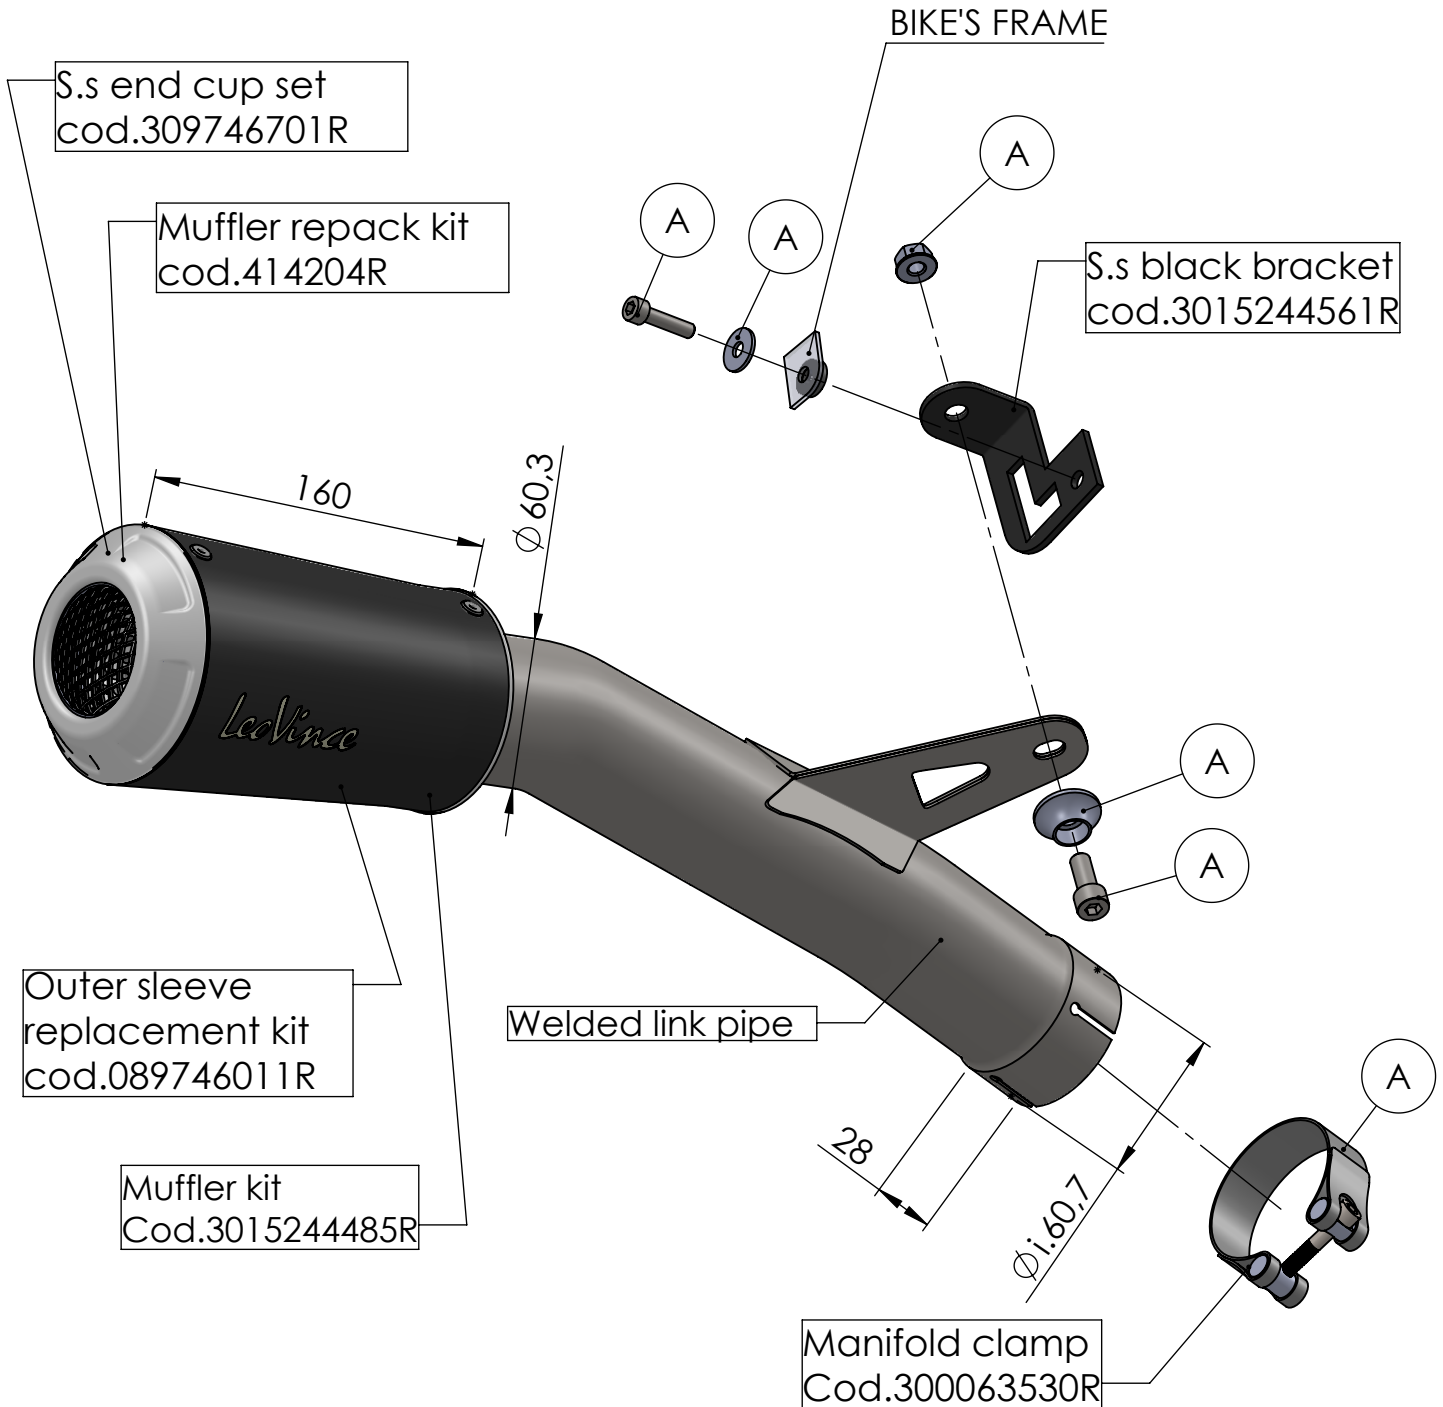

VALVE BLOCK-OFF cod. 3015302002R

## ART.15244B SPARE PARTS

HONDA CBR 1000 RR-R FIREBLADE/SP

**WARNING:**  
REMOVE ORIGINAL  
GRAPHITE BUSHING

Ⓐ FITTING KIT cod. 3015244601R