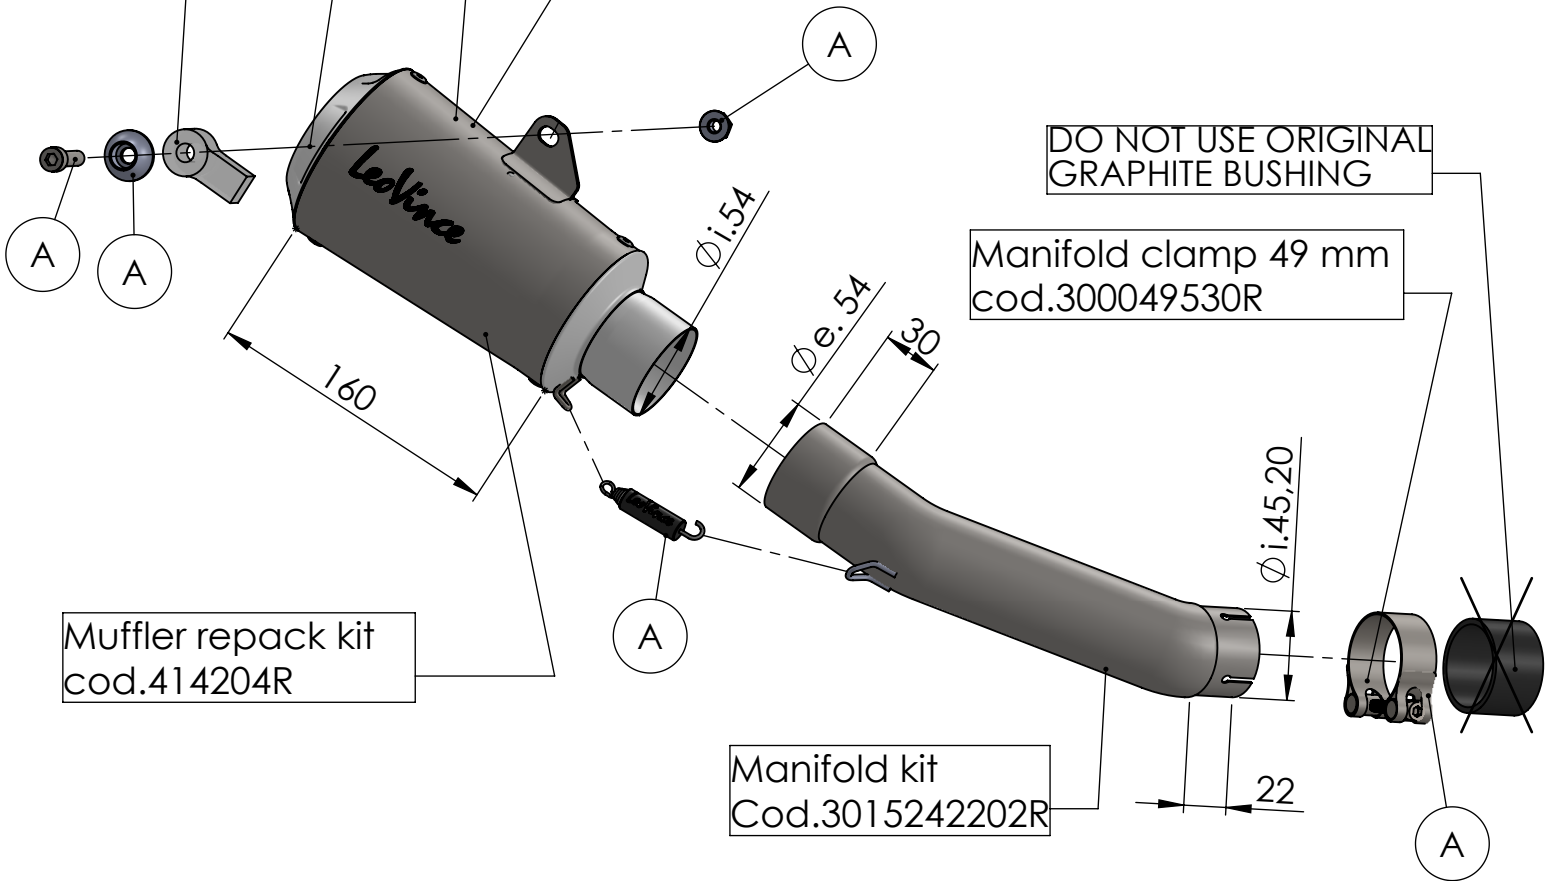

ORIGINAL FRAME

S.s end cup set
cod.309746701R

Muffler kit
Cod.309746481UR

Outer sleeve
replacement kit
cod.309746010R

DO NOT USE ORIGINAL
GRAPHITE BUSHING

Manifold clamp 49 mm
cod.300049530R

Muffler repack kit
cod.414204R

Manifold kit
Cod.3015242202R

ART.15242U - SPARE PARTS

HUSQVARNA SVARTPILEN / VITPILEN 125 / 401

Ⓐ FITTING KIT cod.3015242601R