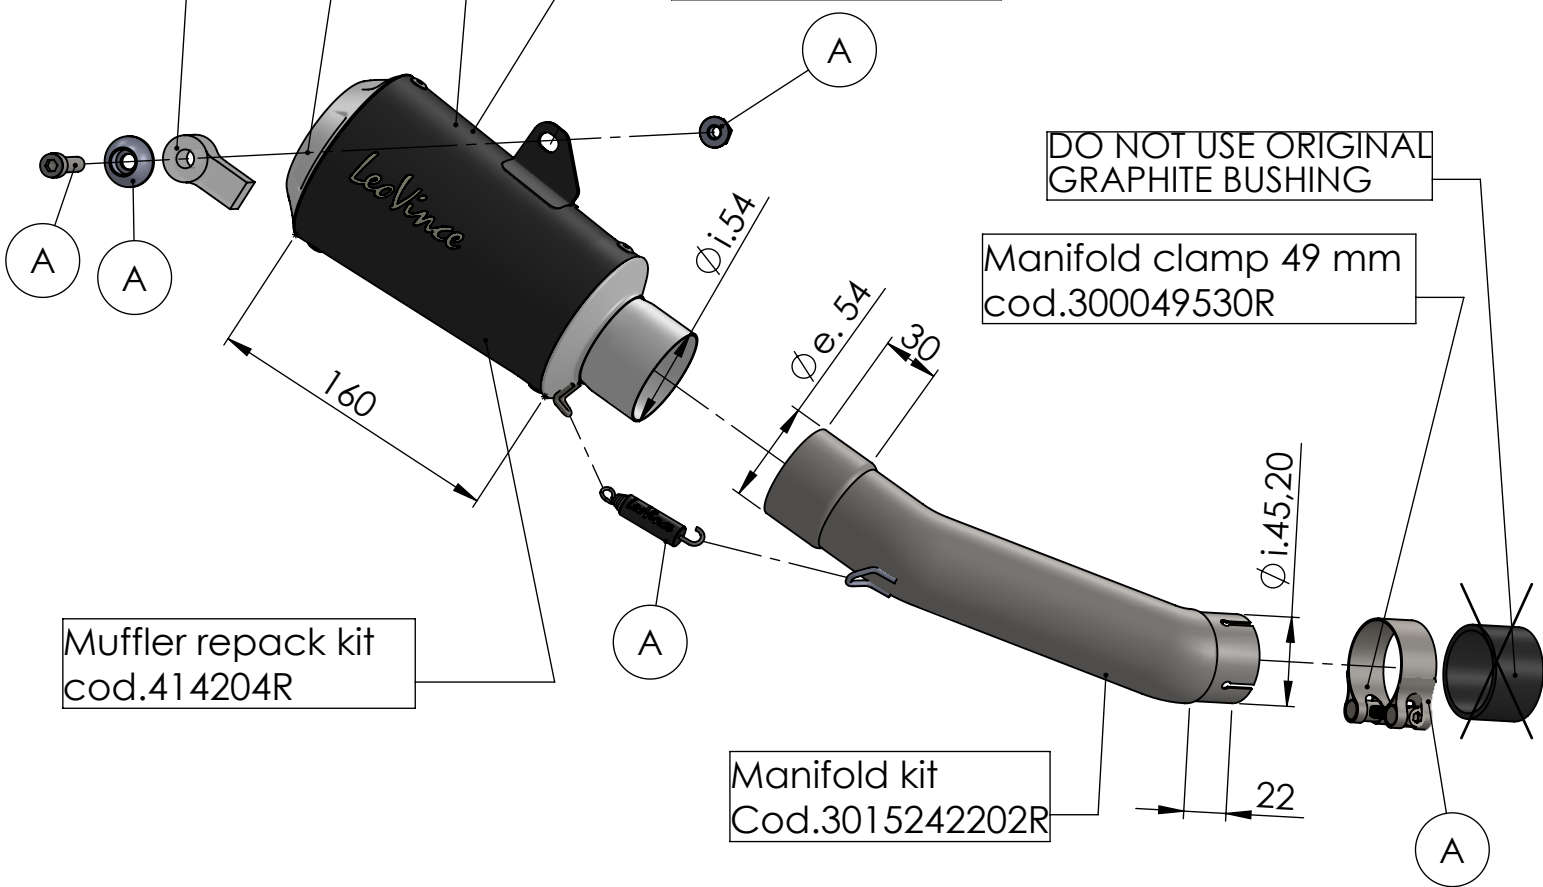

ORIGINAL FRAME

S.s end cup set  
cod.309746701R

Muffler kit  
Cod.309746485R

Outer sleeve  
replacement kit  
cod.309746012R

DO NOT USE ORIGINAL  
GRAPHITE BUSHING

Manifold clamp 49 mm  
cod.300049530R

Muffler repack kit  
cod.414204R

Manifold kit  
Cod.3015242202R

## ART.15242B - SPARE PARTS

HUSQVARNA SVARTPILEN / VITPILEN 125 / 401

Ⓐ FITTING KIT cod.3015242601R