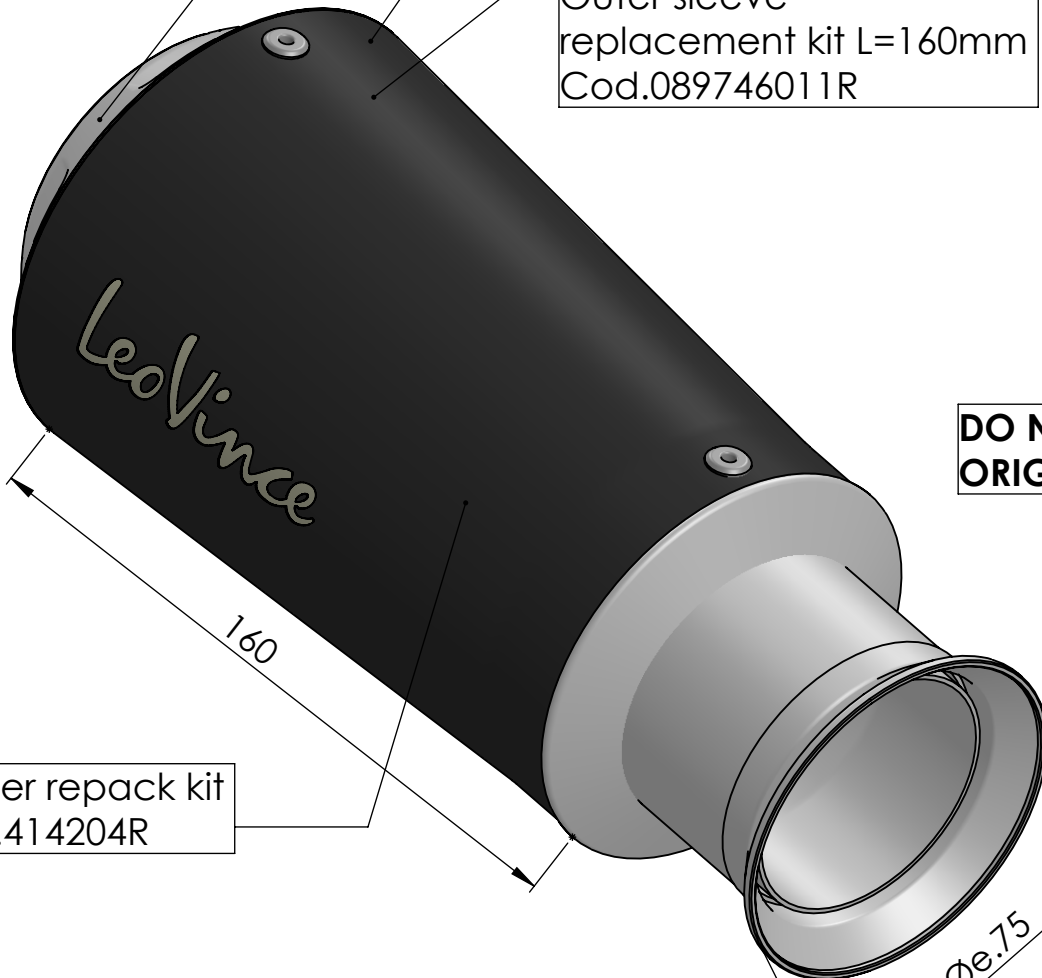

End cap set  
Cod.3015229701R

Muffler kit  
Cod.3015229485R

Outer sleeve  
replacement kit L=160mm  
Cod.089746011R

**DO NOT REMOVE THE ORIGINAL BUSHING**

Muffler repack kit  
Cod.414204R

**ART. 15229B SPARE PARTS**

KTM 1290 SUPER DUKE / R

SLIP-ON - LV-10 - BLACK