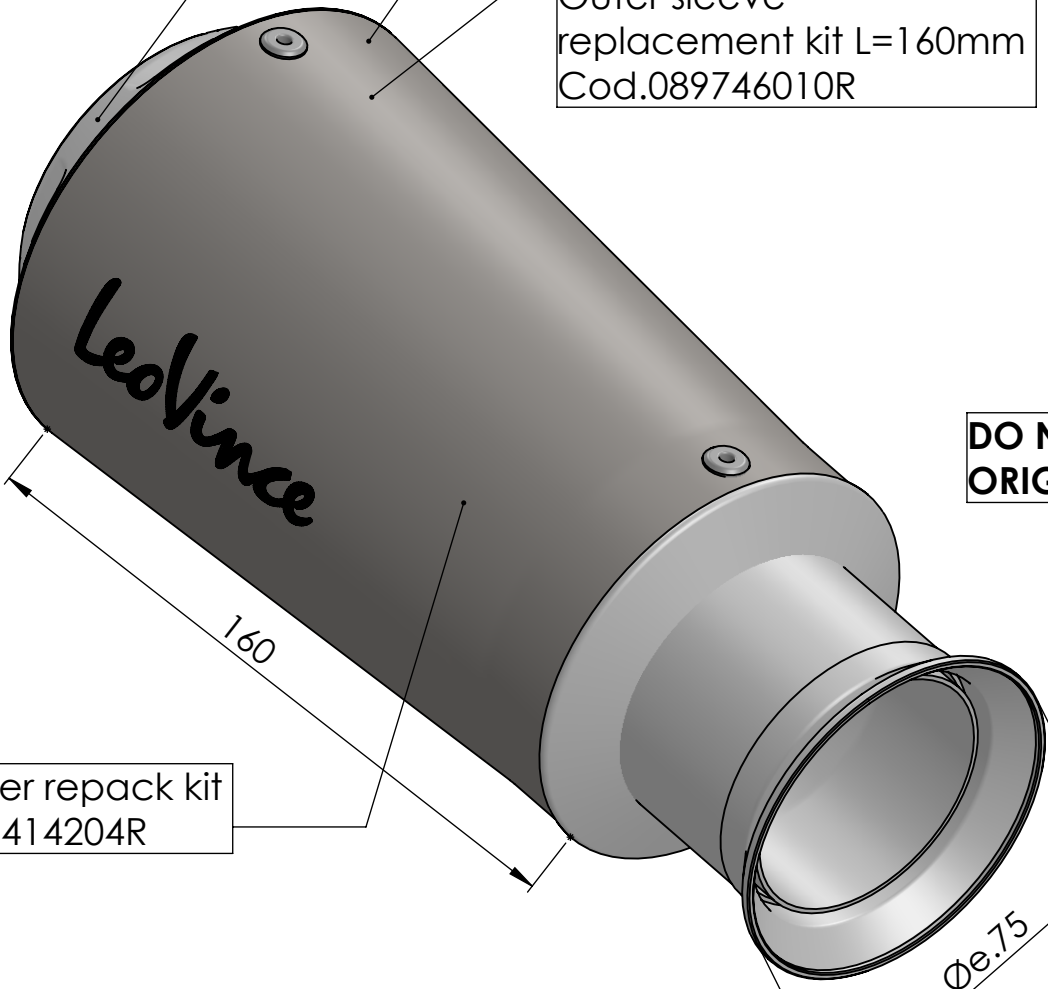

Ø 104

End cap set
Cod.3015229701R

Muffler kit
Cod.3015229481R

Outer sleeve
replacement kit L=160mm
Cod.089746010R

DO NOT REMOVE THE ORIGINAL BUSHING

Muffler repack kit
Cod.414204R

Øe.75

ART. 15229 SPARE PARTS

KTM 1290 SUPER DUKE / R

SLIP-ON - LV-10 -STAINLESS STEEL