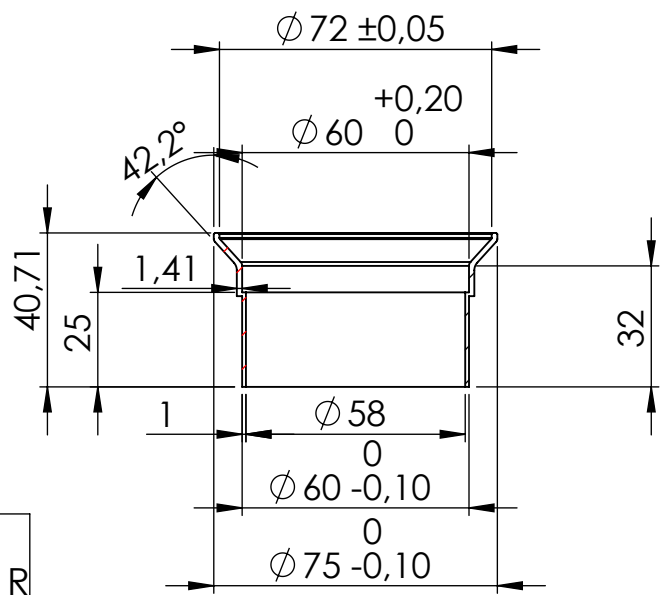

Ø 104

End cap set
Cod.3015229701R

Muffler kit
Cod.3015229481R

Outer sleeve
replacement kit L=160mm
Cod.089746010R

DO NOT REMOVE THE ORIGINAL BUSHING

Muffler repack kit
Cod.414204R

Øe.75

ART. 15229 SPARE PARTS

KTM 1290 SUPER DUKE / R

SLIP-ON - LV-10 -STAINLESS STEEL