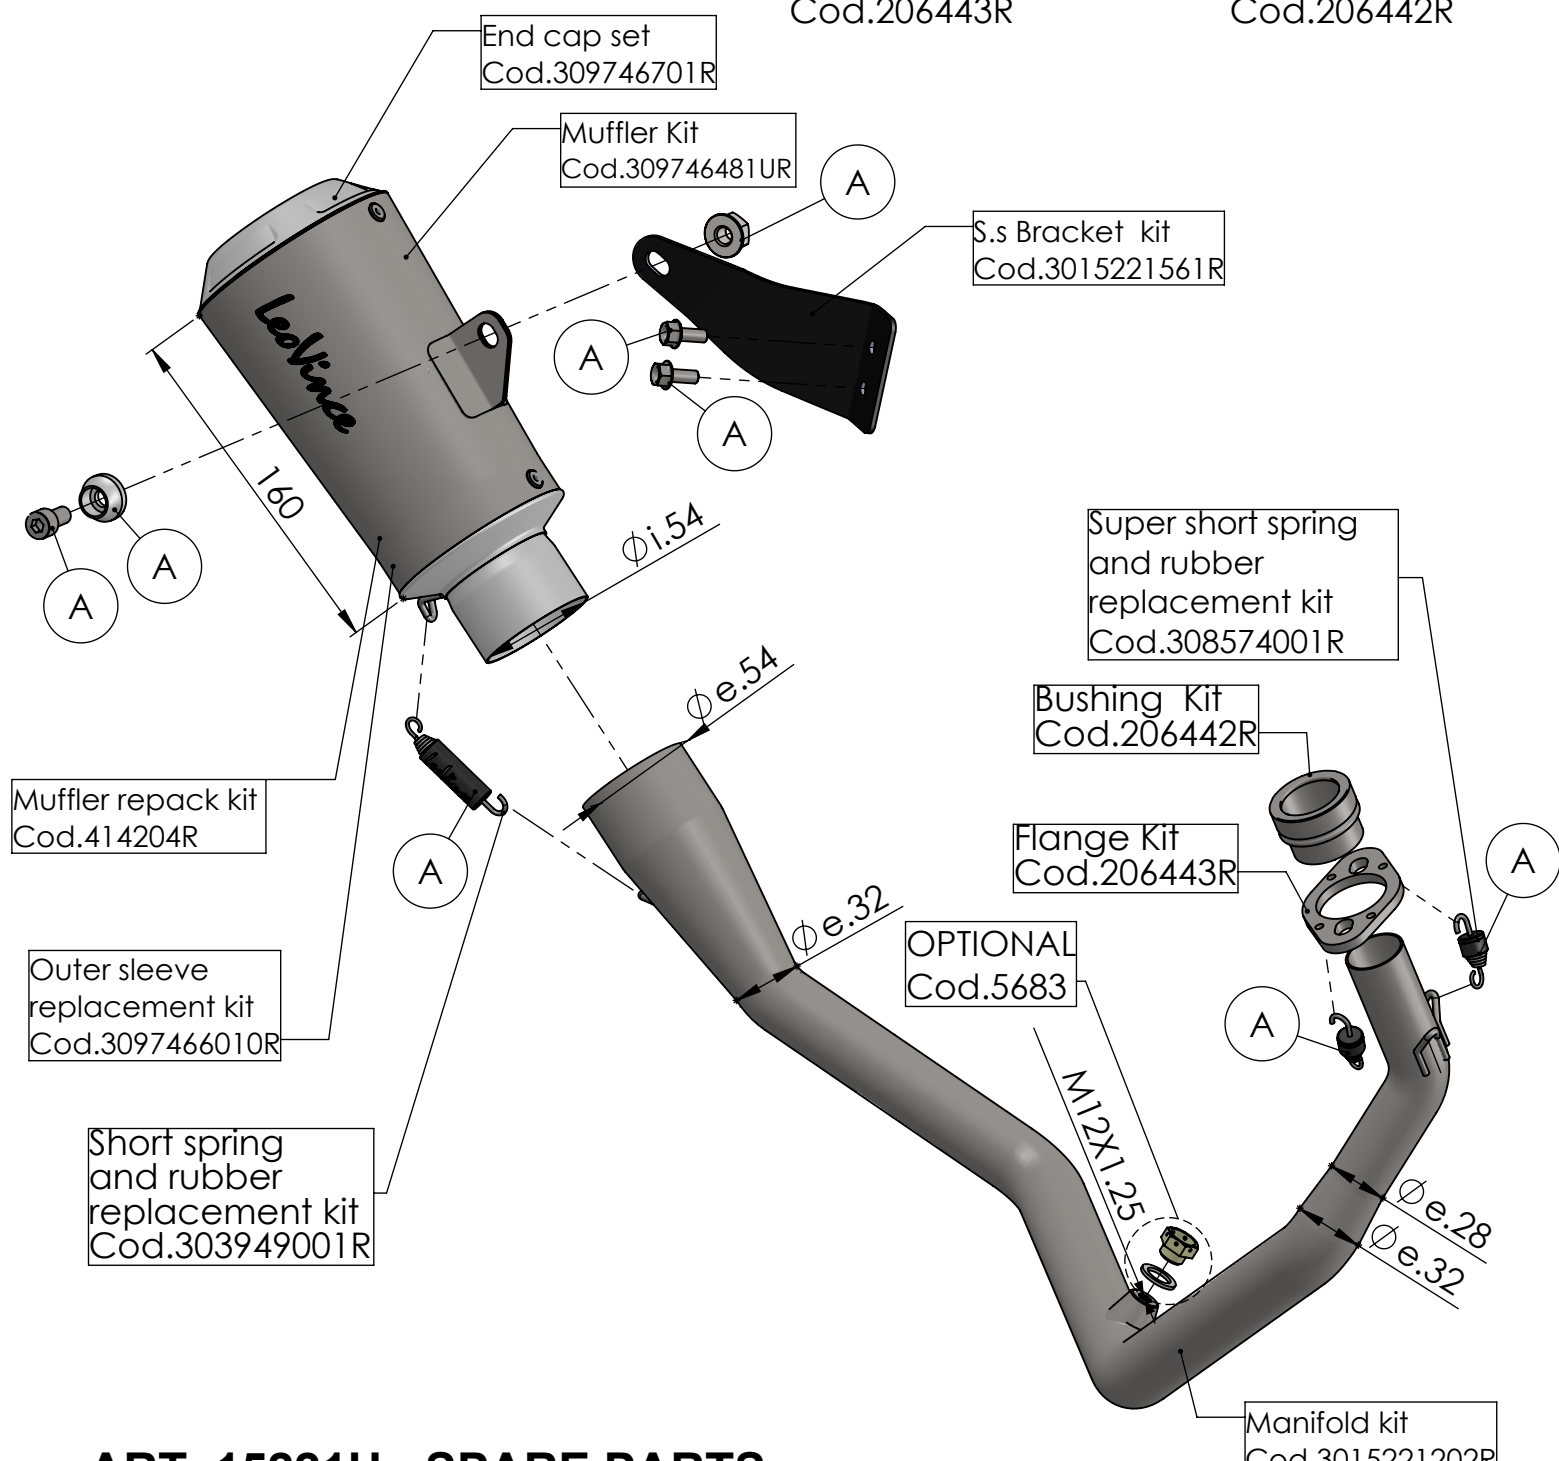

S.s. flange sp.5mm  
Cod.206443R

S.s. Bushing  
Cod.206442R

## ART. 15221U - SPARE PARTS

HONDA CB 125 R NEO SPORT CAFÉ

(A) FITTING KIT Cod.3015221601R