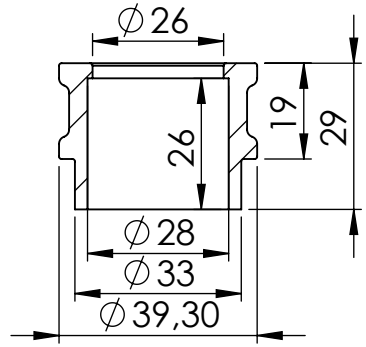

S.s. flange sp.5mm  
Cod.206443R

S.s. Bushing  
Cod.206442R

## ART. 15221U - SPARE PARTS

HONDA CB 125 R NEO SPORT CAFÉ

(A) FITTING KIT Cod.3015221601R