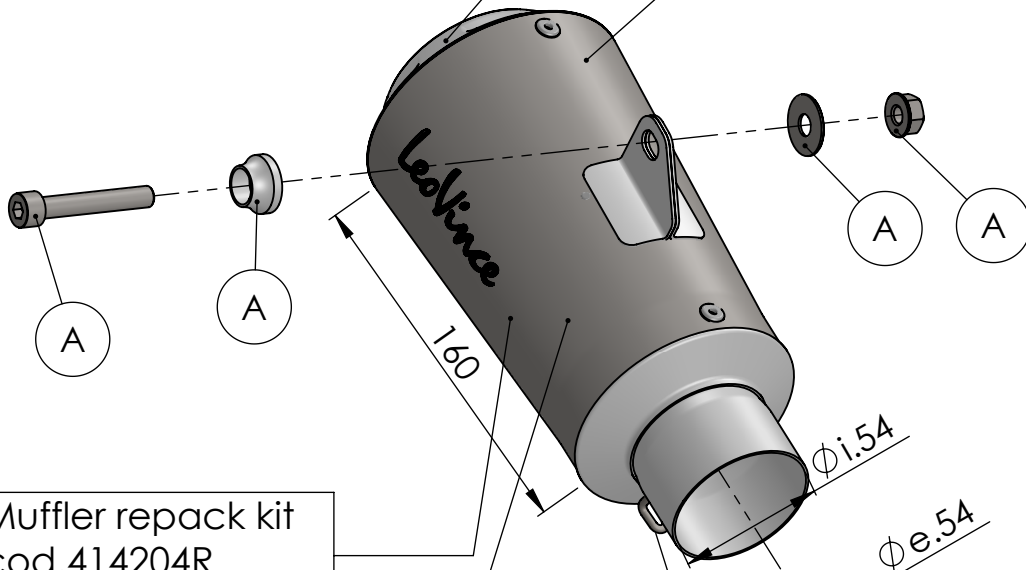

S.s end cup set
cod.309746701R

Muffler kit
Cod.309746481UR

Muffler repack kit
cod.414204R

Outer sleeve
replacement kit
cod.309746010R

Manifold clamp
Cod.300041530R

Manifold kit
Cod.3015211202R

ART. 15211U - SPARE PARTS

HONDA CBR 300 R - CB 300 F (Us only)

Ⓐ FITTING KIT cod.3015211601R