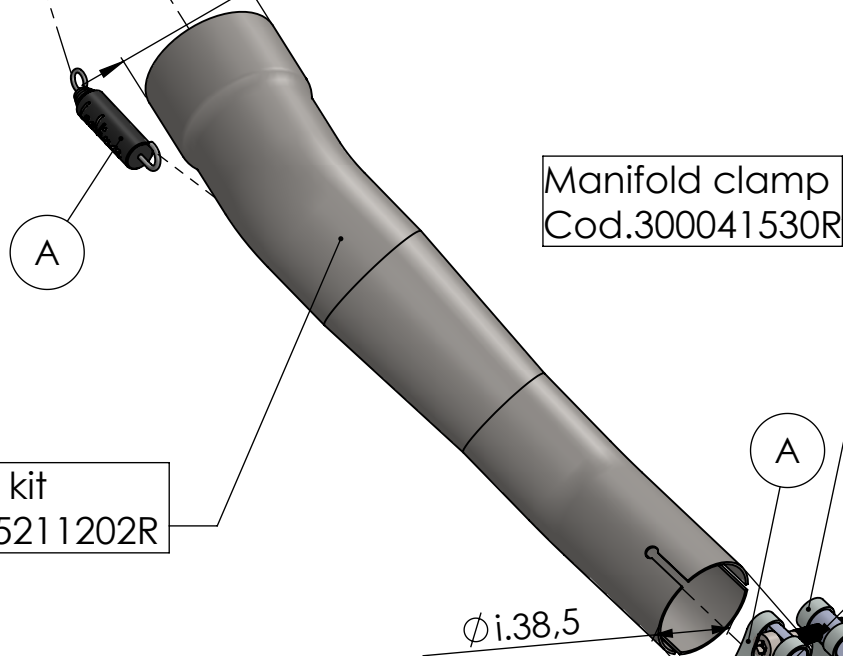

S.s end cup set
cod.309746701R

Muffler kit
Cod.309746481UR

Muffler repack kit
cod.414204R

Outer sleeve
replacement kit
cod.309746010R

Manifold clamp
Cod.300041530R

Manifold kit
Cod.3015211202R

ART. 15211U - SPARE PARTS

HONDA CBR 300 R - CB 300 F (Us only)

Ⓐ FITTING KIT cod.3015211601R