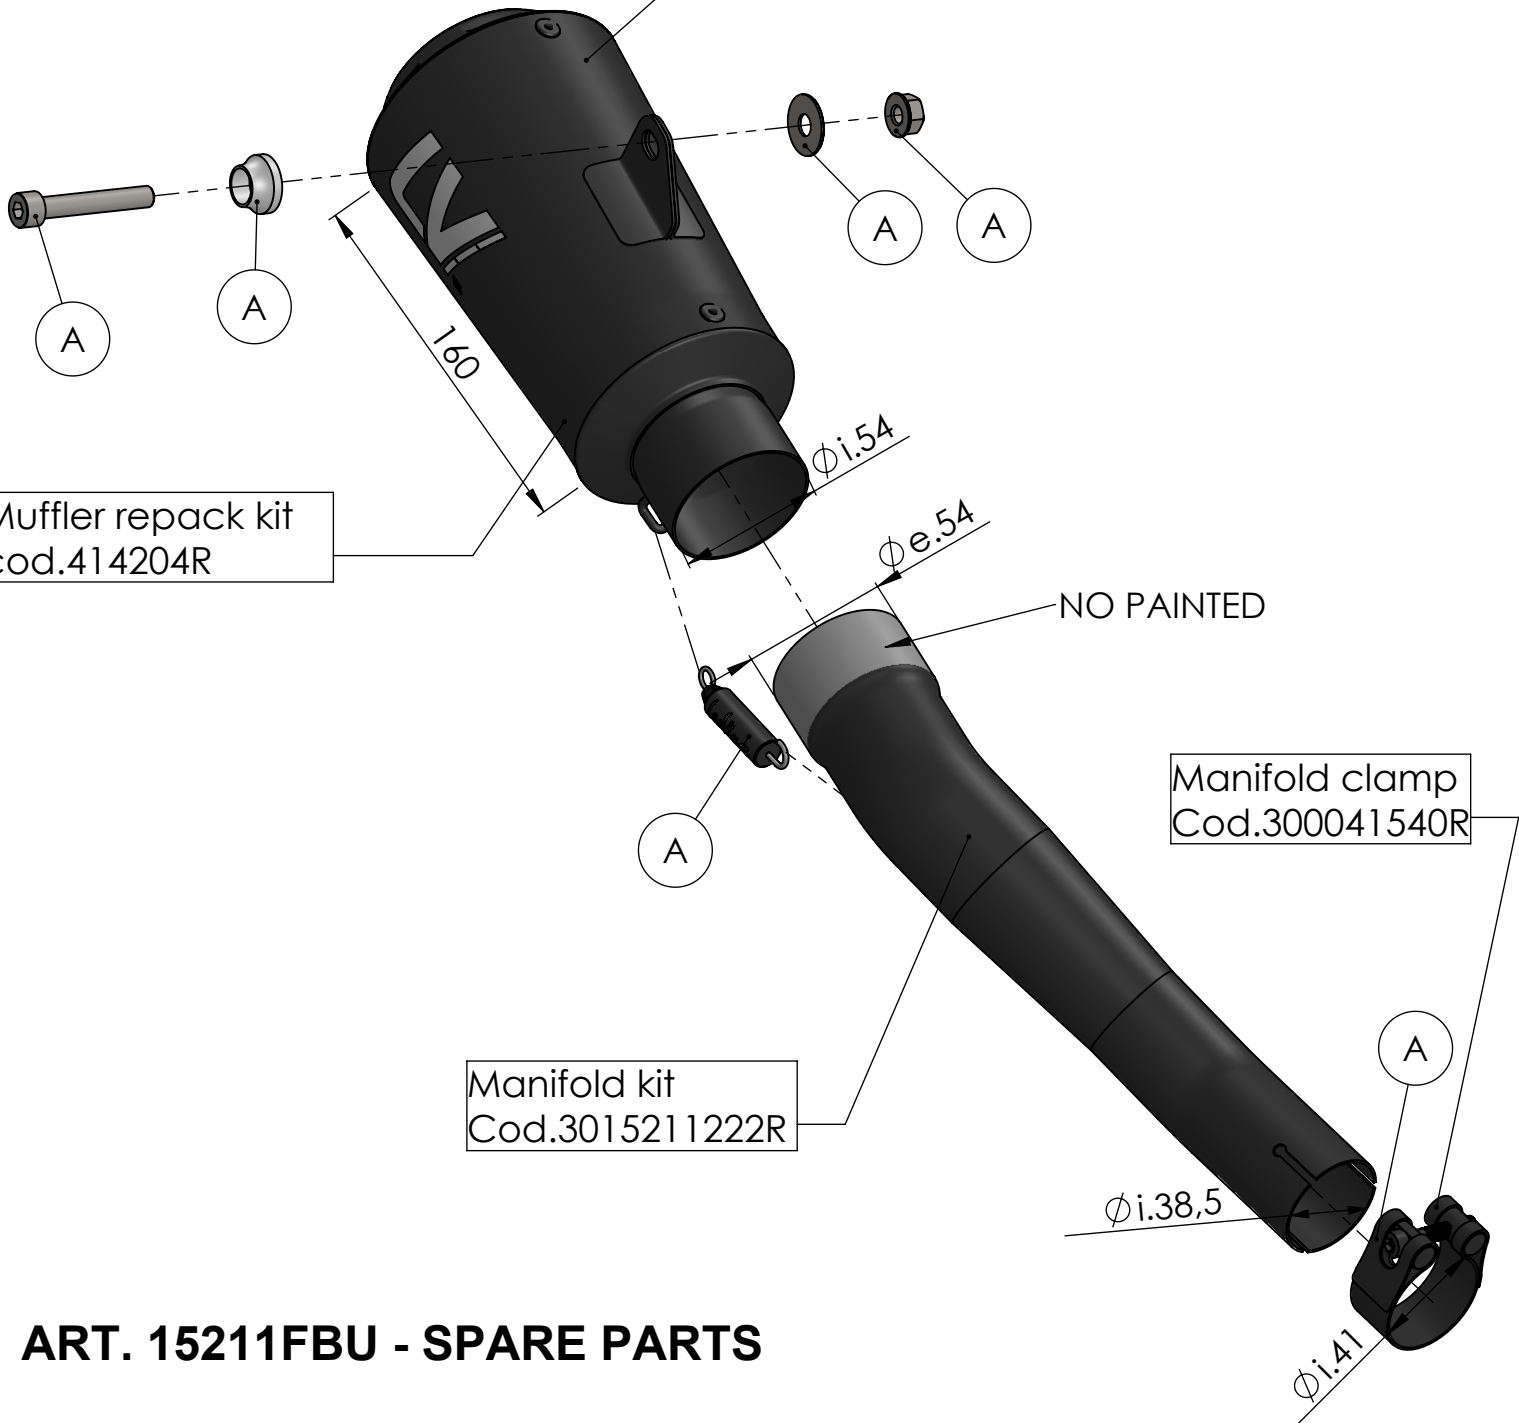

Muffler kit
Cod.3015239410UR

Muffler repack kit
cod.414204R

Manifold kit
Cod.3015211222R

Manifold clamp
Cod.300041540R

ART. 15211FBU - SPARE PARTS

HONDA CBR 300 R - CB 300 F (Us only)

(A) FITTING KIT cod.3015211602R