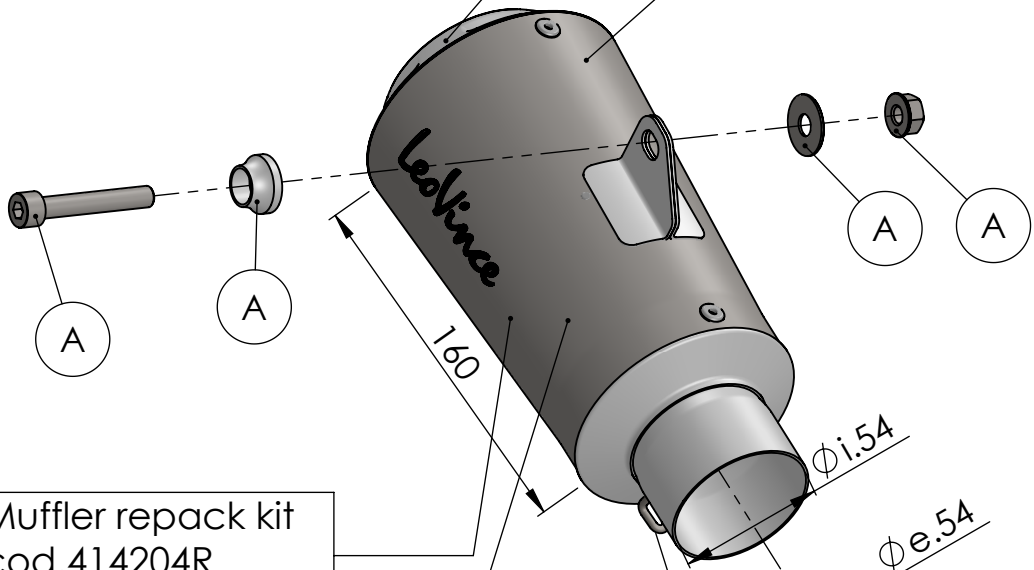

S.s end cup set
cod.309746701R

Muffler kit
Cod.309746481R

Muffler repack kit
cod.414204R

Outer sleeve
replacement kit
cod.309746010R

Manifold clamp
Cod.300041530R

Manifold kit
Cod.3015211202R

ART. 15211 - SPARE PARTS

HONDA CBR 300 R - CB 300 F (Us only)

(A) FITTING KIT cod.3015211601R