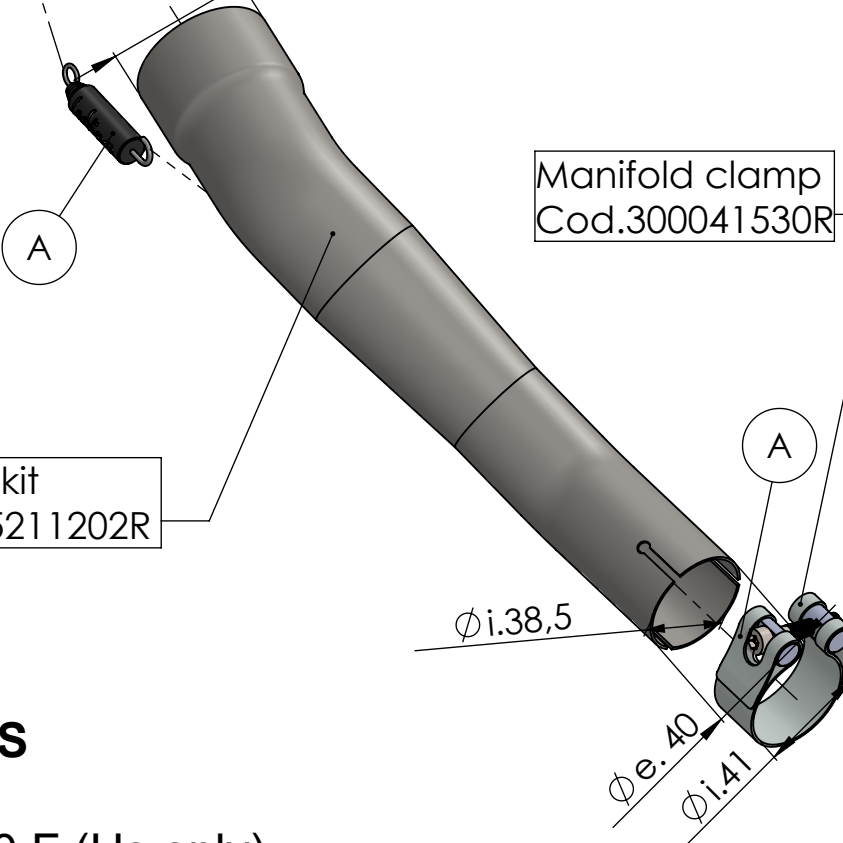

S.s end cup set
cod.309746701R

Muffler kit
Cod.309746481R

Muffler repack kit
cod.414204R

Outer sleeve
replacement kit
cod.309746010R

Manifold clamp
Cod.300041530R

Manifold kit
Cod.3015211202R

ART. 15211 - SPARE PARTS

HONDA CBR 300 R - CB 300 F (Us only)

(A) FITTING KIT cod.3015211601R