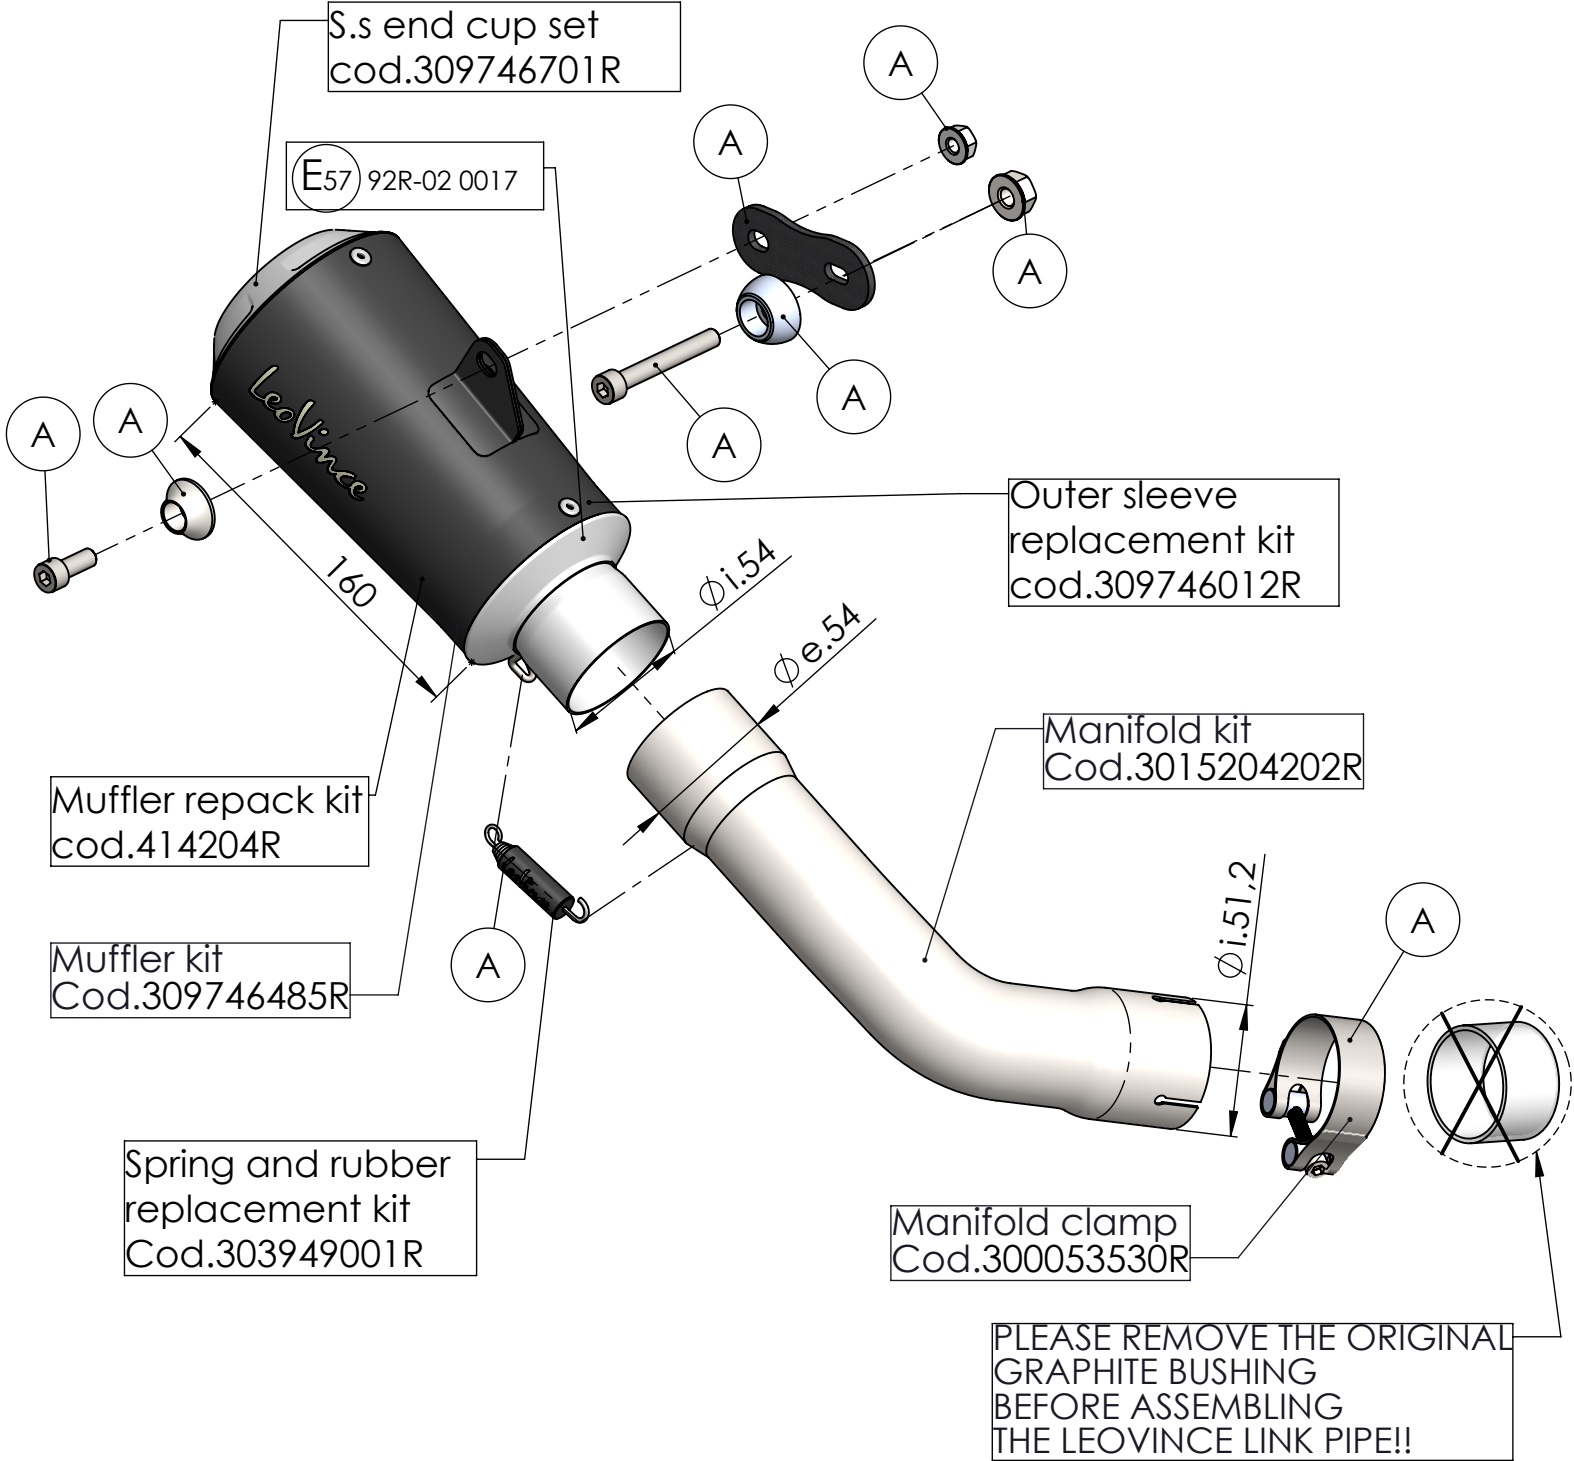

Ø 104

S.s end cup set
cod.309746701R

(E57) 92R-02 0017

Outer sleeve
replacement kit
cod.309746012R

Manifold kit
Cod.3015204202R

Muffler repack kit
cod.414204R

Muffler kit
Cod.309746485R

Spring and rubber
replacement kit
Cod.303949001R

Manifold clamp
Cod.300053530R

PLEASE REMOVE THE ORIGINAL
GRAPHITE BUSHING
BEFORE ASSEMBLING
THE LEOVINCE LINK PIPE!!

ART. 15204B SPARE PARTS

KAWASAKI Z900 / Z900 A2 (also fits 35kW & 70kW versions)

(A) FITTING KIT cod.3015204601R