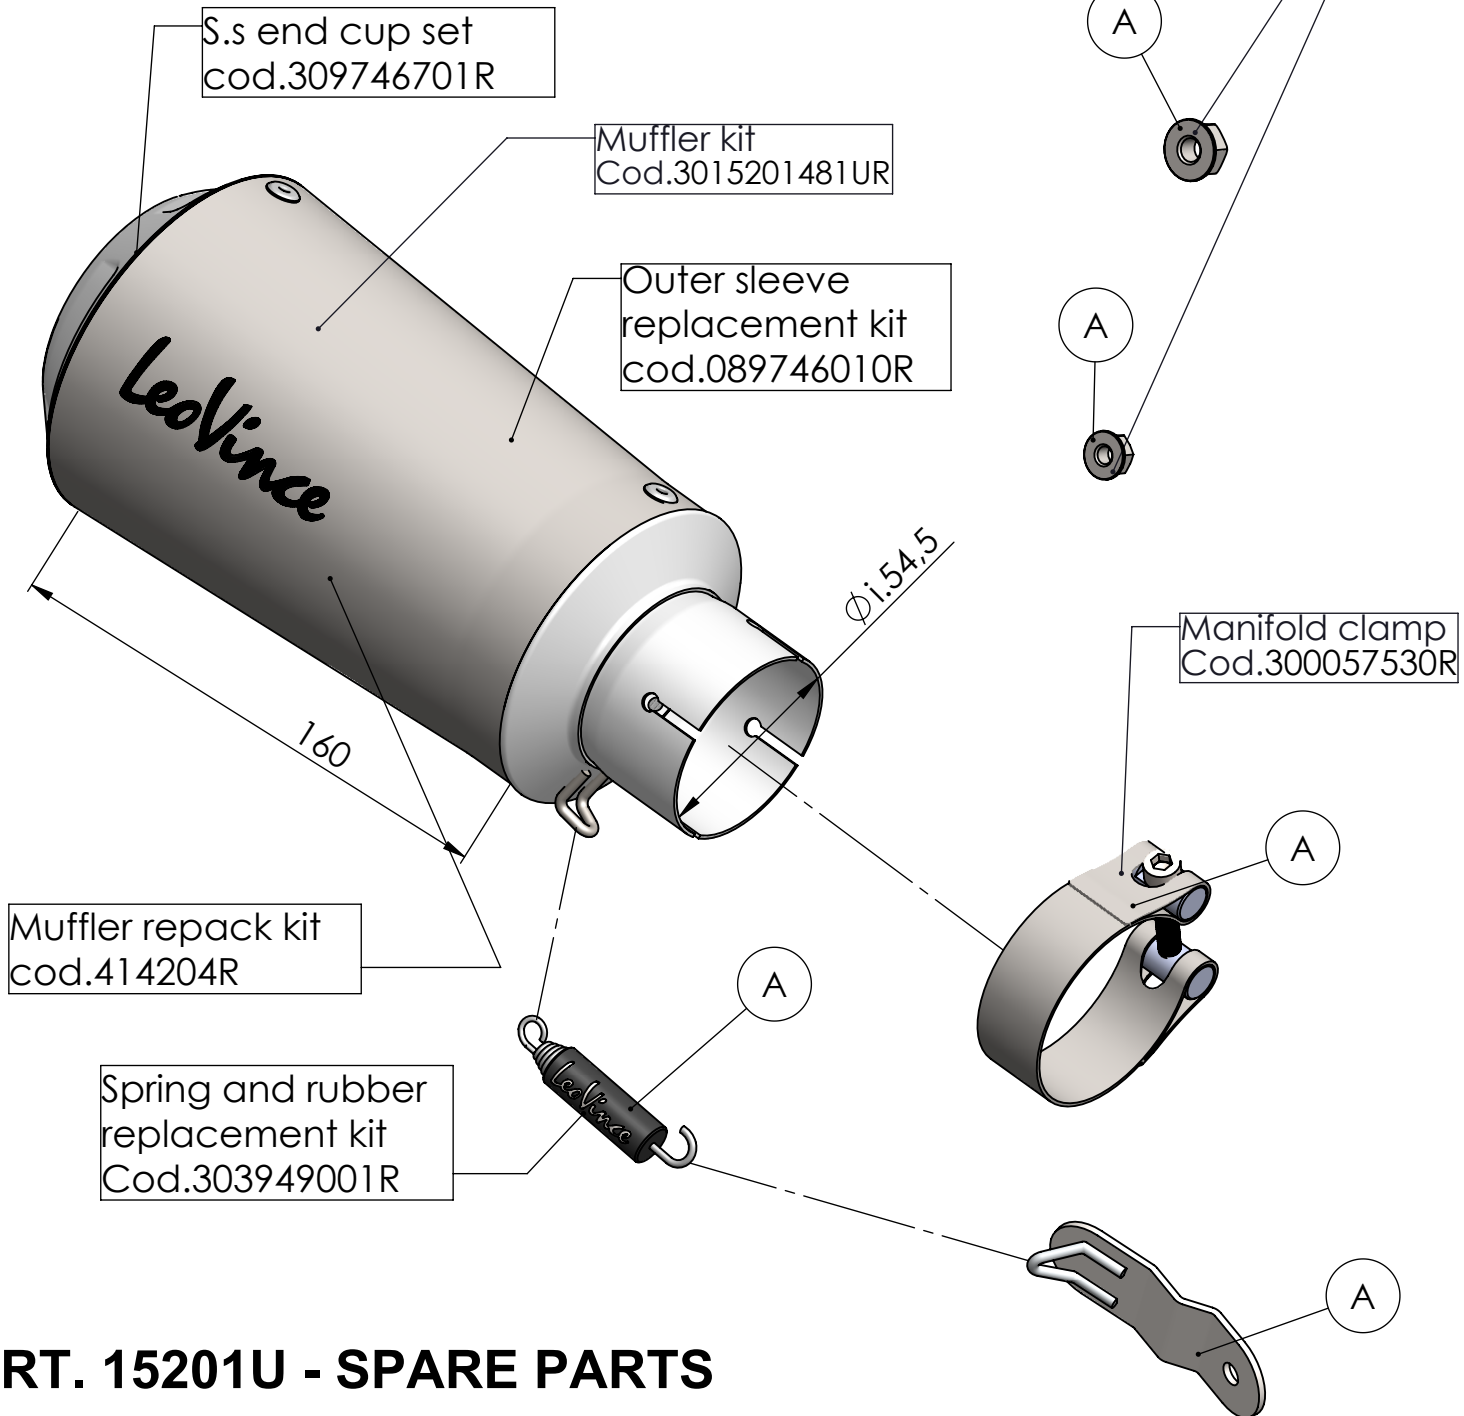

Extra nuts to be used with original bolts that mount the original exhaust hanger bracket. This will allow you to remove the original hanger bracket but re-use the bolts as to not leave empty holes once the bracket is removed.

ART. 15201U - SPARE PARTS

YAMAHA YZF-R1 / M

(A) FITTING KIT cod.3015201601R