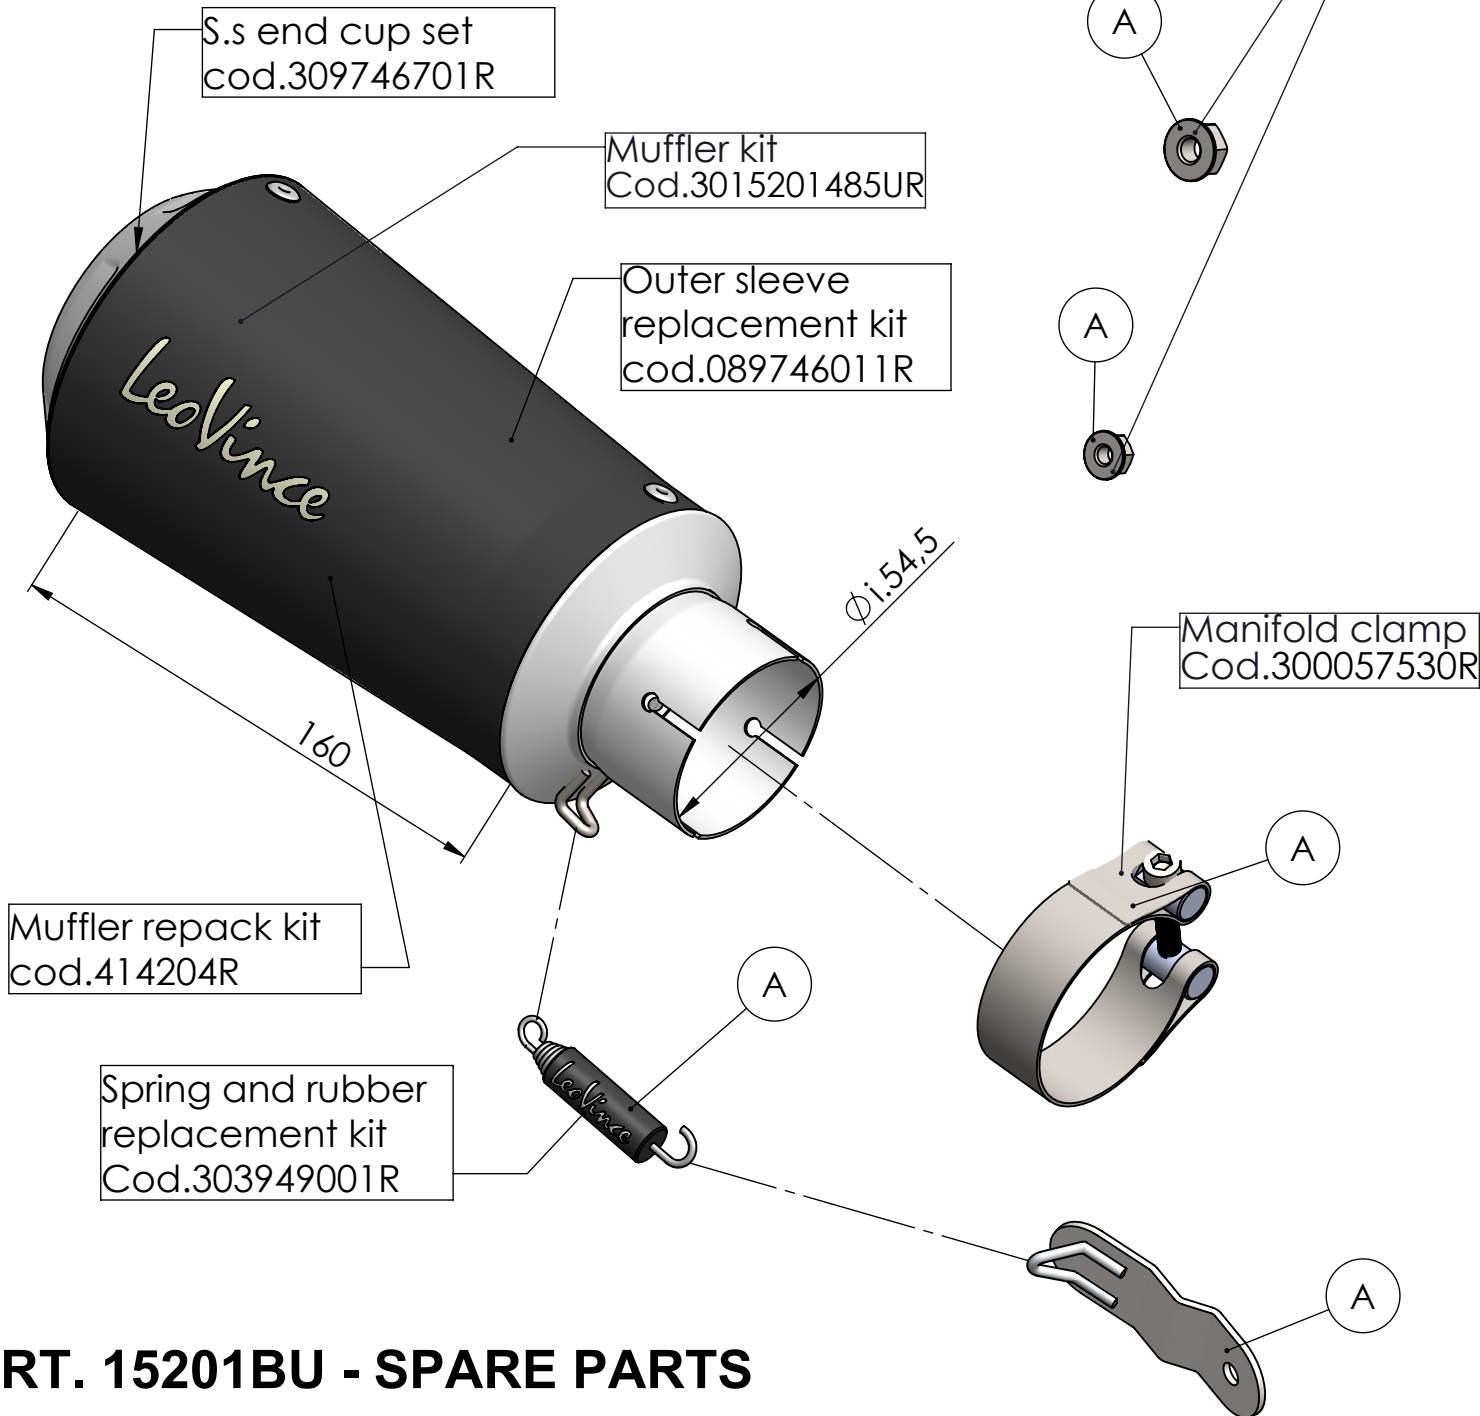

Extra nuts to be used with original bolts that mount the original exhaust hanger bracket. This will allow you to remove the original hanger bracket but re-use the bolts as to not leave empty holes once the bracket is removed.

ART. 15201BU - SPARE PARTS

YAMAHA YZF-R1 / M

Ⓐ FITTING KIT cod.3015201601R