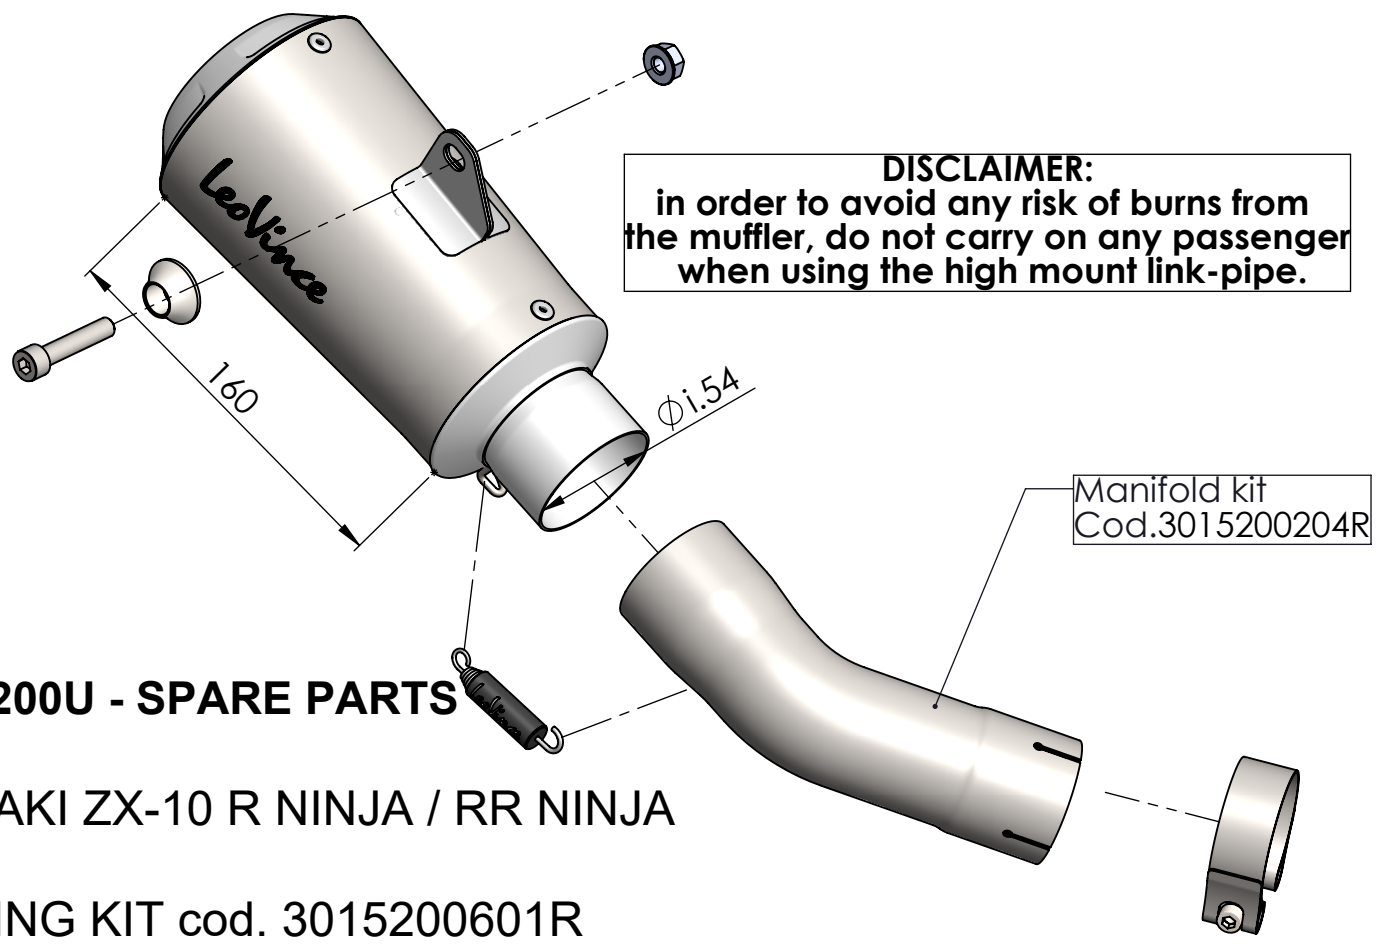

STANDARD LINK PIPE

HIGH MOUNT LINK PIPE

ART. 15200U - SPARE PARTS
KAWASAKI ZX-10 R NINJA / RR NINJA