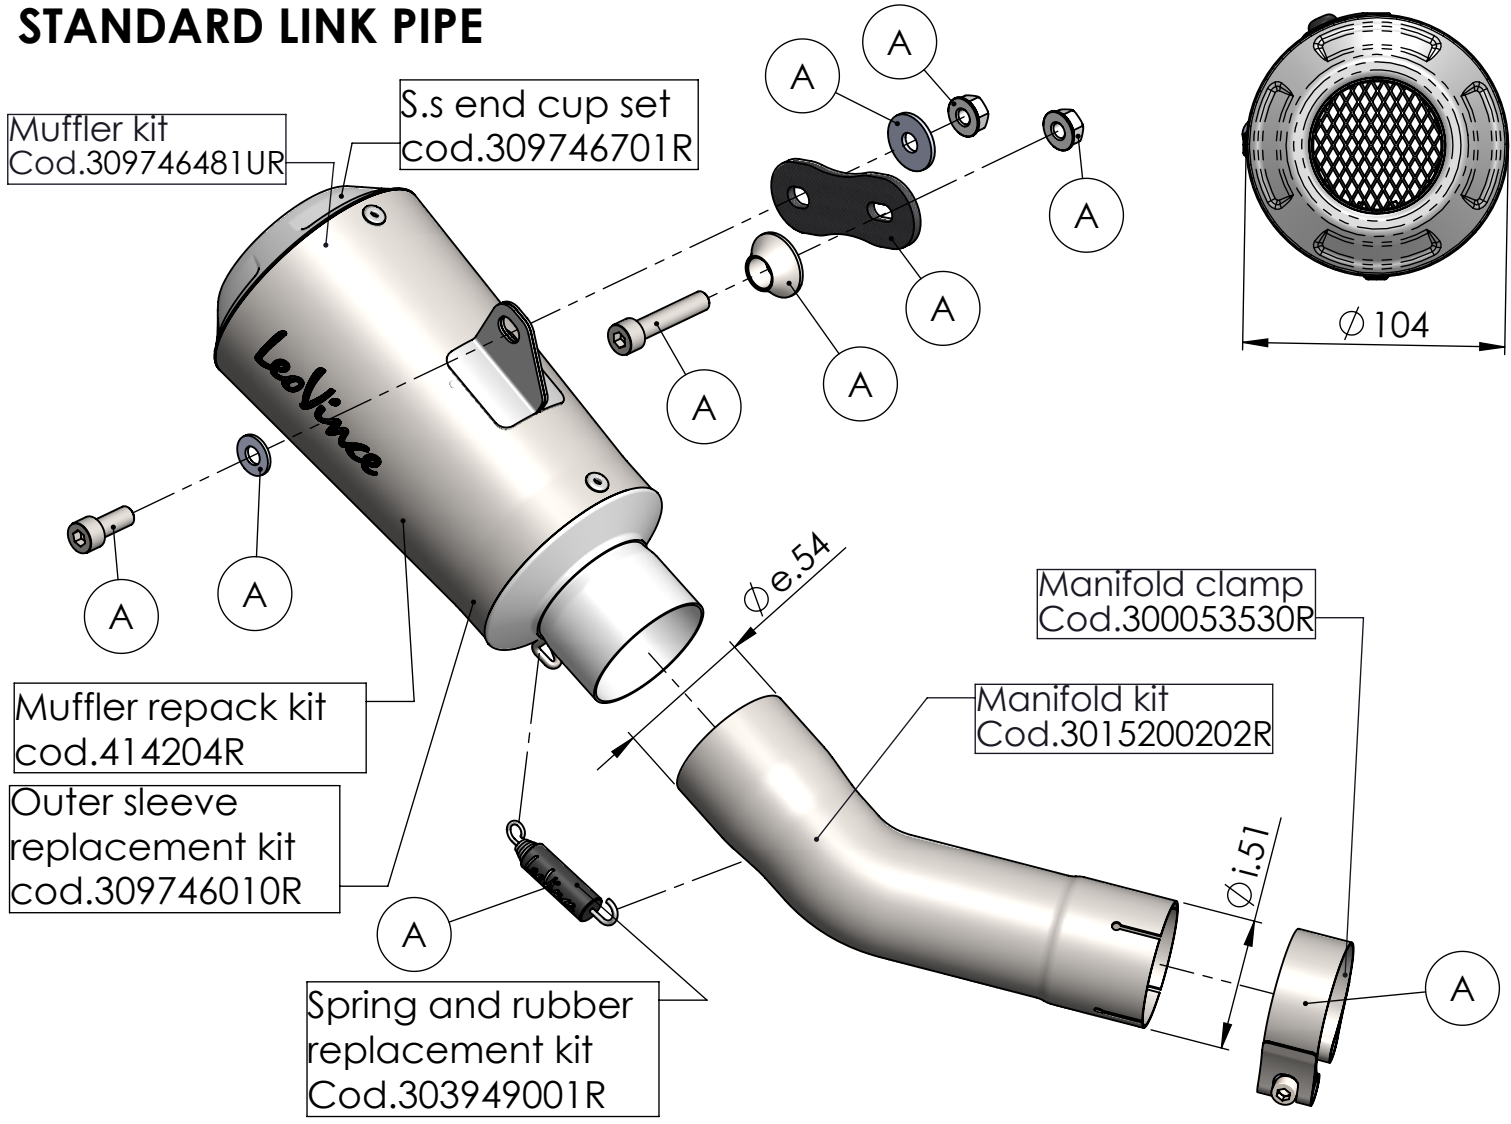

STANDARD LINK PIPE

HIGH MOUNT LINK PIPE

ART. 15200U - SPARE PARTS
KAWASAKI ZX-10 R NINJA / RR NINJA