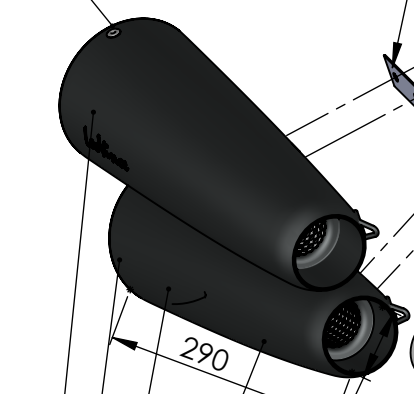

**S.s bushing  
cod.204833R**

**S.s Flange 112A  
cod.204569R Sp.5mm**

**Db-Killer ø22  
Cod.303430803R**

**S.s. black bracket kit  
Prod. Cod.3015101561R**

**S.s. black bracket  
Cod.3015109561R**

**S.s end cup set  
cod.3015103701R**

**(E13) 92R-02 10390**

CATALYTIC  
CONVERTER

**Muffler kit superior  
Cod.3015110481R**

**Pipe s.s.  
cod. 3015128226R**

**Pipe s.s.  
cod. 3015128224R**

**OPTIONAL  
cod.5683**

NOT PAINTED

NOT PAINTED