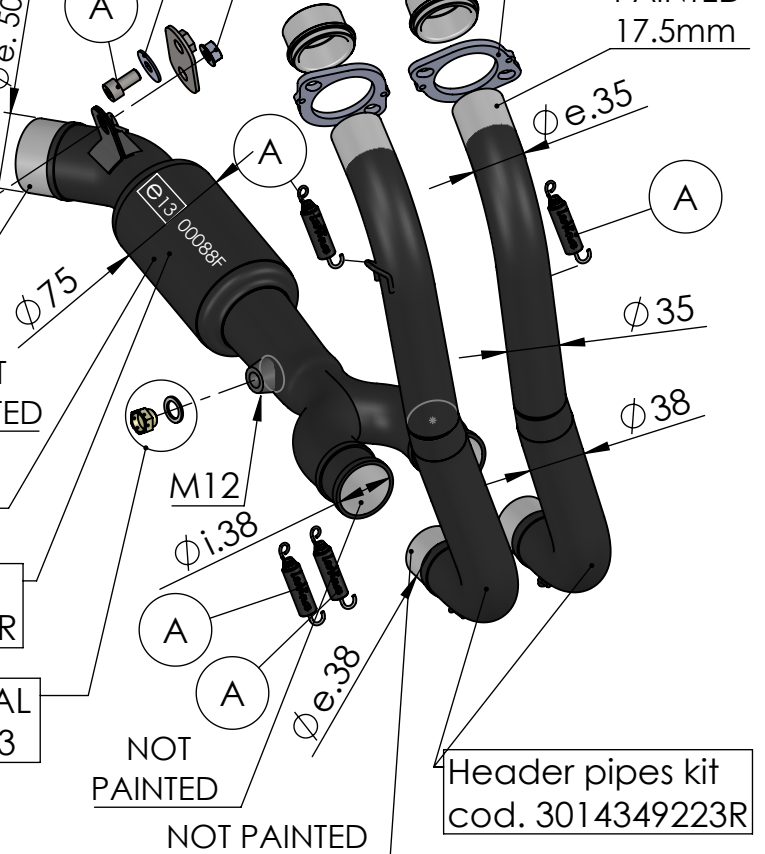

S.s bushing  
cod.204833R

S.s Flange 112A  
cod.204569R Sp.5mm

Db-Killer ø22  
Cod.303430803R

S.s. black bracket kit  
Prod. Cod.3015101561R

S.s. black bracket  
Cod.3015109561R

S.s end cup set  
cod.3015103701R

NOT PAINTED

NOT PAINTED

NOT PAINTED

NOT PAINTED

NOT PAINTED

Short helical  
spring tensile  
cod. 303949001R

S.s. bushing  
cod.204833R

S.s. flange  
cod.204569R

NOT PAINTED  
17.5mm

CATALYTIC  
CONVERTER

Header pipes kit  
cod. 3014349223R

# ART. 15128FBK - SPARE PARTS

YAMAHA XSR 700 / XTRIBUTE  
(also fits 35 kW version)

(A) FITTING KIT cod.3015128601R