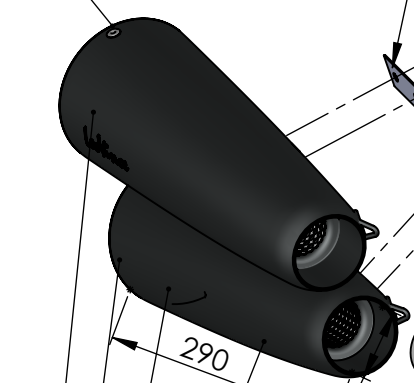

S.s bushing  
cod.204833R

S.s Flange 112A  
cod.204569R Sp.5mm

Db-Killer ø22  
Cod.303430803R

S.s. black bracket kit  
Prod. Cod.3015101561R

S.s. black bracket  
Cod.3015109561R

S.s end cup set  
cod.3015103701R

NOT PAINTED  
17.5mm

CATALYTIC  
CONVERTER

Header pipes kit  
cod. 3014349223R