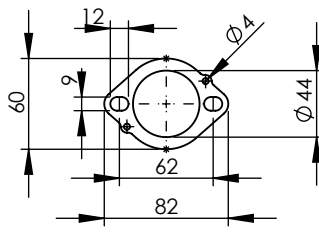

S.s bushing  
cod.204833R

S.s Flange 112A  
cod.204569R Sp.5mm

Db-Killer ø22  
Cod.303430803R

S.s. black bracket kit  
Prod. Cod.3015101561R

S.s. black bracket  
Cod.3015109561R

S.s end cup set  
cod.3015103701R

NOT PAINTED

NOT PAINTED

NOT PAINTED

NOT PAINTED

NOT PAINTED

Short helical  
spring tensile  
cod. 303949001R

S.s. bushing  
cod.204833R

S.s. flange  
cod.204569R

NOT PAINTED  
17.5mm

CATALYTIC  
CONVERTER

Header pipes kit  
cod. 3014349223R