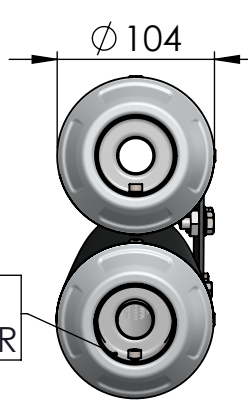

**S.s bushing  
cod.204833R**

**S.s Flange 112A  
cod.204569R Sp.5mm**

**Db-Killer ø22  
Cod.303430803R**

**S.s. black bracket kit  
Prod. Cod.3015101561R**

**S.s. black bracket  
Cod.3015109561R**

**S.s end cup set  
cod.3015103701R**

**Short helical  
spring tensile  
cod. 303949001R**

**S.s. bushing  
cod.204833R**

**S.s. flange  
cod.204569R**

NOT PAINTED

NOT PAINTED  
17.5mm

NOT PAINTED

**Muffler repack kit  
cod.414204R**

**Muffler kit inferior  
Cod.3015108482R**

**Header pipes kit  
cod. 3014349223R**