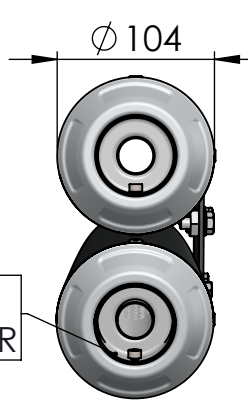

S.s bushing  
cod.204833R

S.s Flange 112A  
cod.204569R Sp.5mm

Db-Killer ø22  
Cod.303430803R

S.s. black bracket kit  
Prod. Cod.3015101561R

S.s. black bracket  
Cod.3015109561R

S.s end cup set  
cod.3015103701R

NOT PAINTED  
17.5mm

CATALYTIC  
CONVERTER

Header pipes kit  
cod. 3014349223R