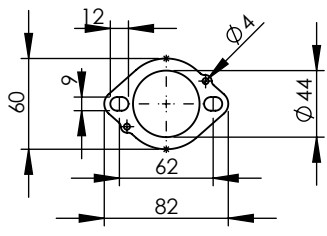

**S.s bushing  
cod.204833R**

**S.s Flange 112A  
cod.204569R Sp.5mm**

**Db-Killer ø22  
Cod.303430803R**

**S.s. black bracket kit  
Prod. Cod.3015101561R**

**S.s. black bracket  
Cod.3015109561R**

**S.s end cup set  
cod.3015103701R**

**(E13) 92R-02 10390**

CATALYTIC  
CONVERTER

**Muffler kit superior  
Cod.3015110481R**

**Pipe s.s.  
cod. 3015128226R**

**Pipe s.s.  
cod. 3015128224R**

**OPTIONAL  
cod.5683**

NOT PAINTED

NOT PAINTED