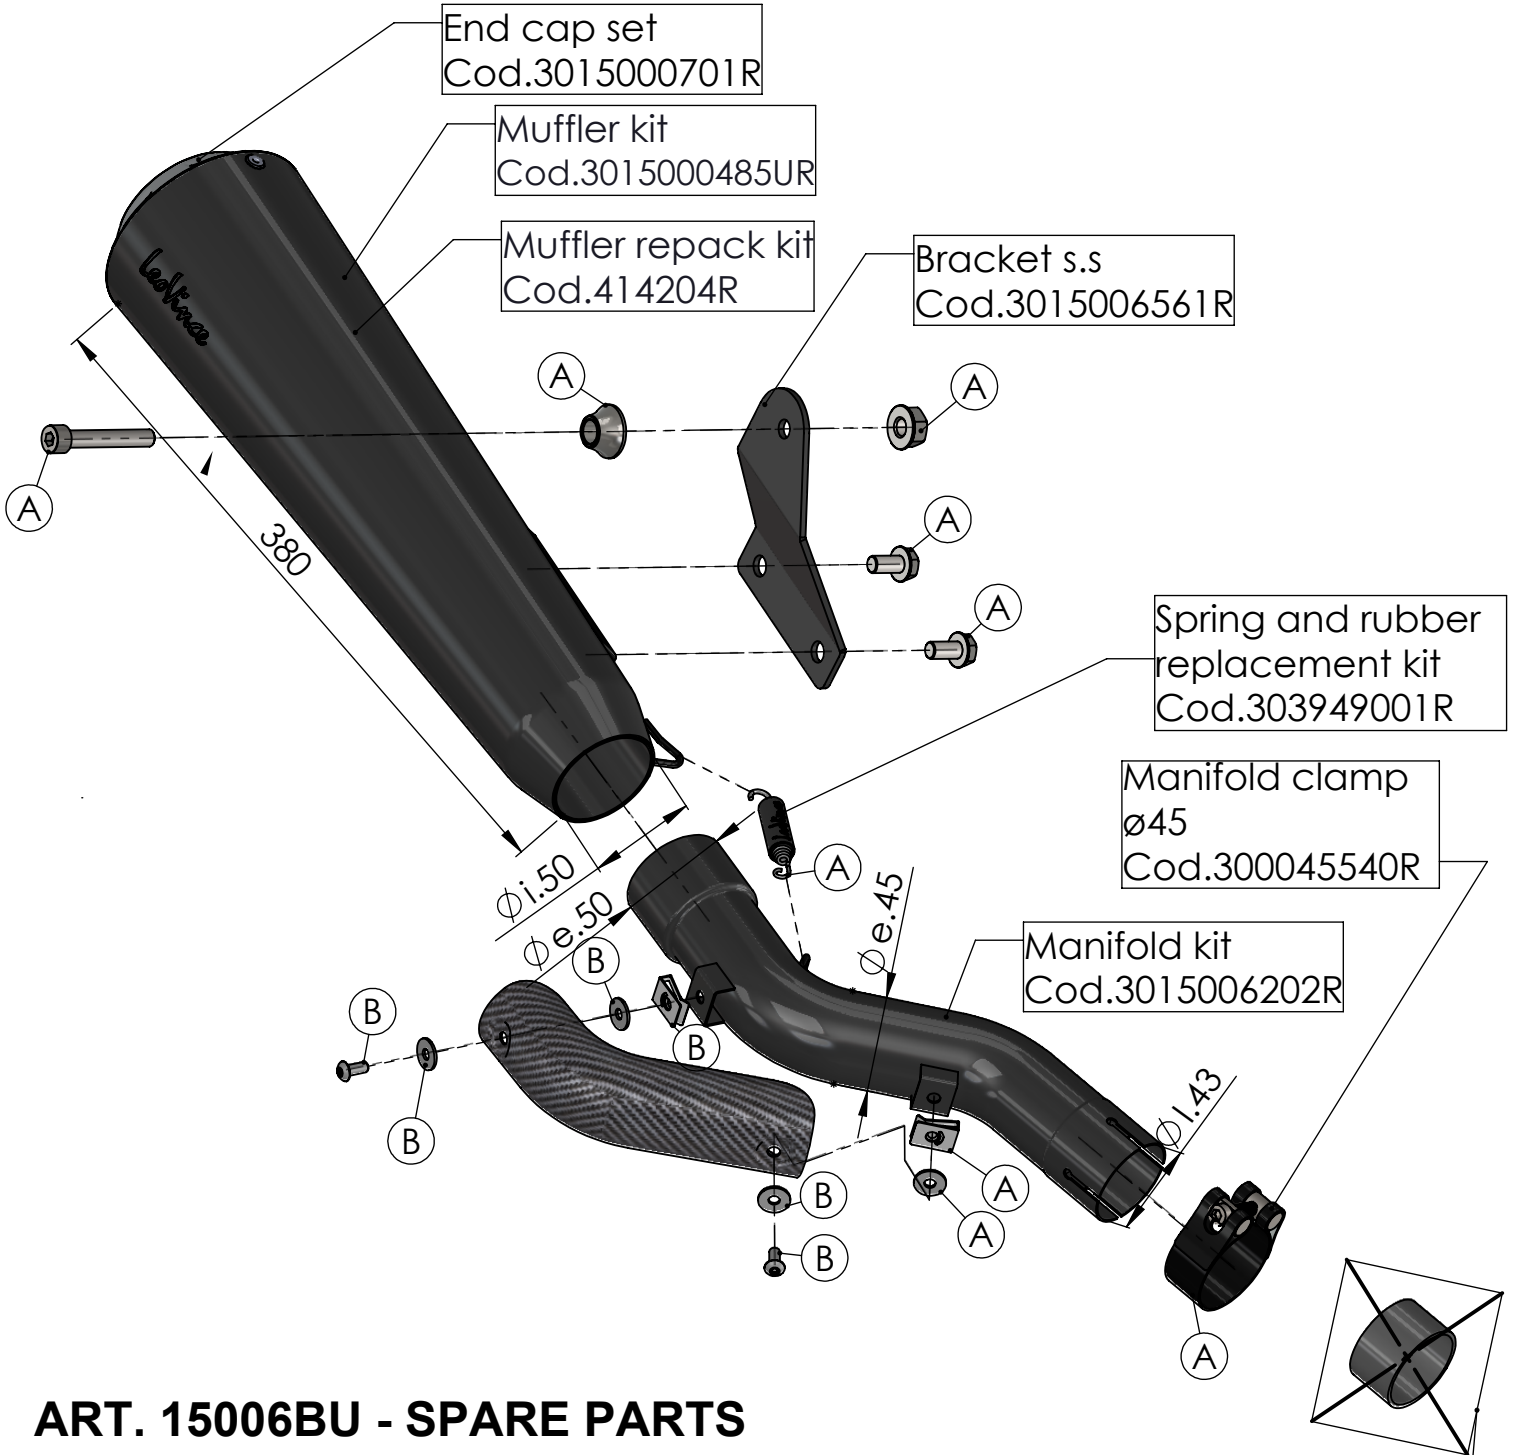

Db-killer ϕ 25 mm
Cod.303457803R

End cap set
Cod.3015000701R

Muffler kit
Cod.3015000485UR

Muffler repack kit
Cod.414204R

Bracket s.s
Cod.3015006561R

Spring and rubber
replacement kit
Cod.303949001R

Manifold clamp
 ϕ 45
Cod.300045540R

Manifold kit
Cod.3015006202R

DO NOT USE
ORIGINAL BUSHING

ART. 15006BU - SPARE PARTS

HONDA CMX 300 REBEL - CMX 500 REBEL

(A) FITTING KIT Cod. 3015006601R

(B) CARBON COVER KIT Cod. 3015006001R