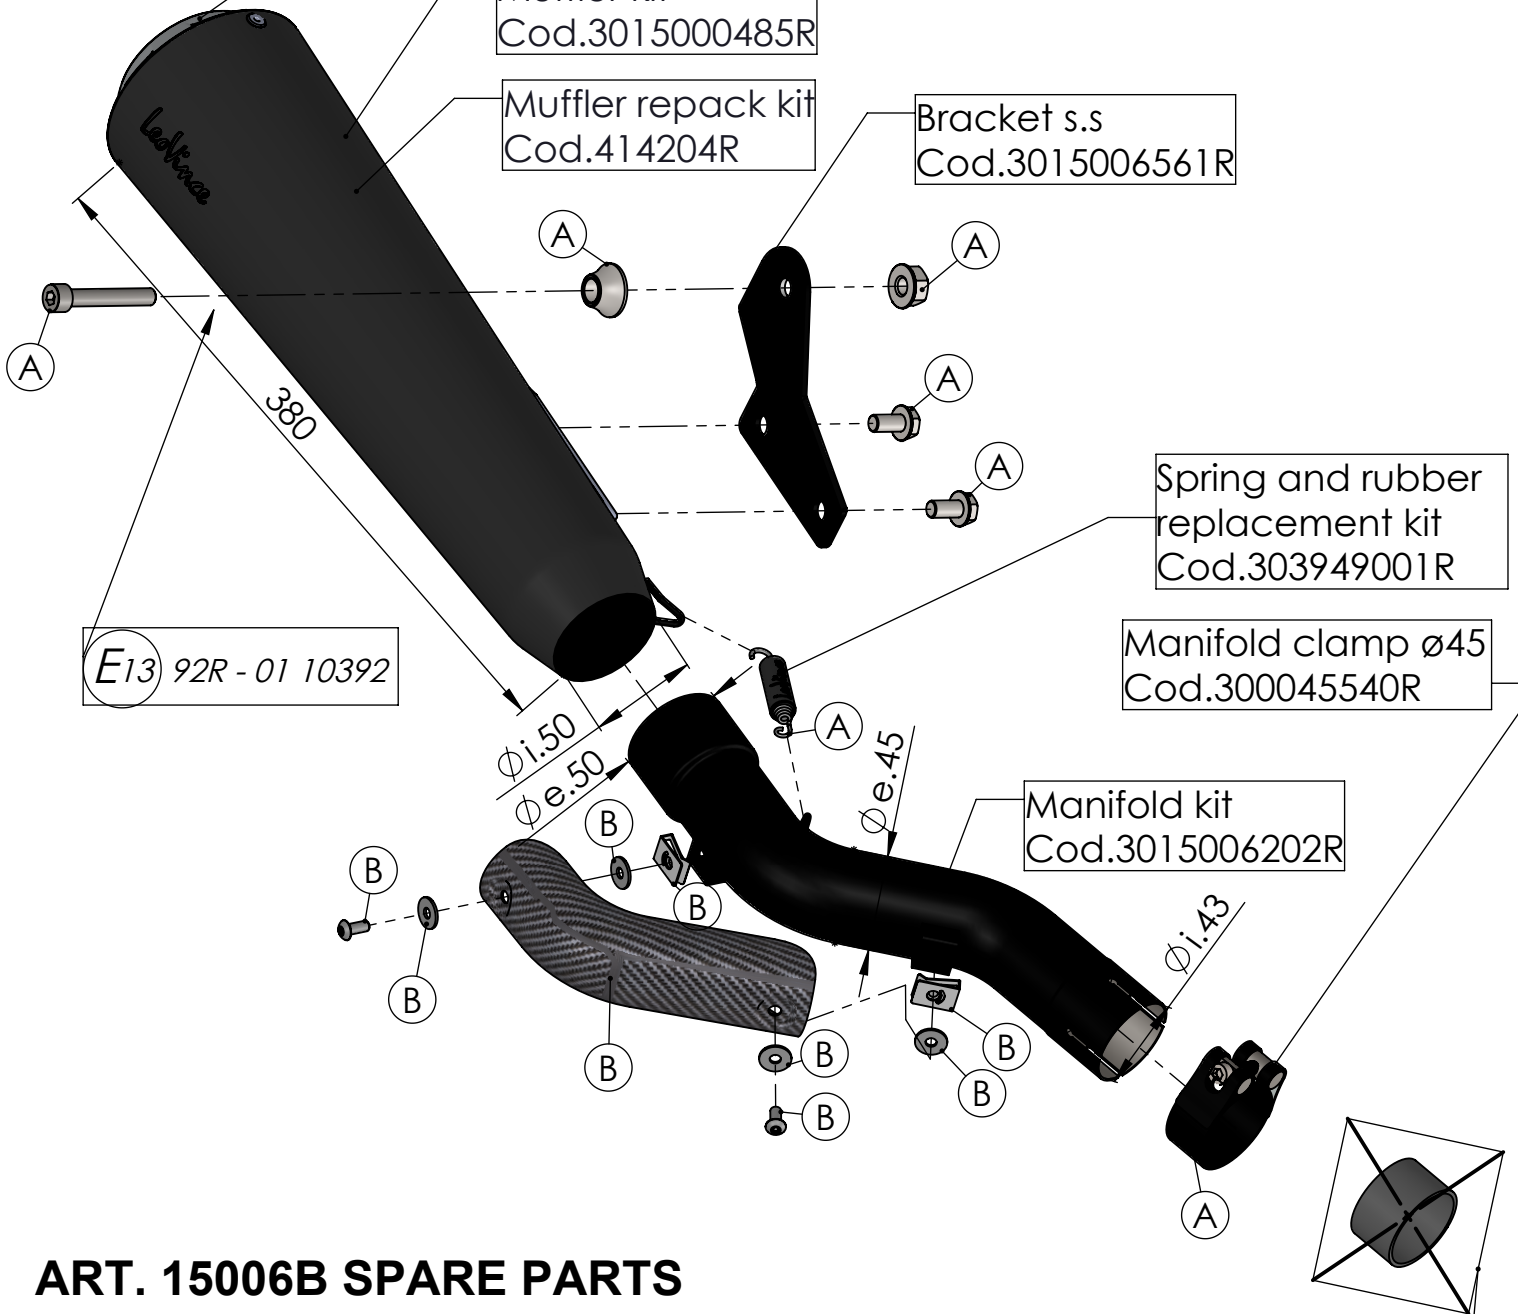

Db-killer ϕ 25 mm
Cod.303457802R

End cap set
Cod.3015000701R

Muffler kit
Cod.3015000485R

Muffler repack kit
Cod.414204R

Bracket s.s
Cod.3015006561R

E13 92R-01 10392

Spring and rubber
replacement kit
Cod.303949001R

Manifold clamp ϕ 45
Cod.300045540R

Manifold kit
Cod.3015006202R

ART. 15006B SPARE PARTS

HONDA CMX 300 REBEL - CMX 500 REBEL

(A) FITTING KIT Cod. 3015006601R

(B) CARBON COVER KIT Cod. 3015006001R

DO NOT USE
ORIGINAL BUSHING