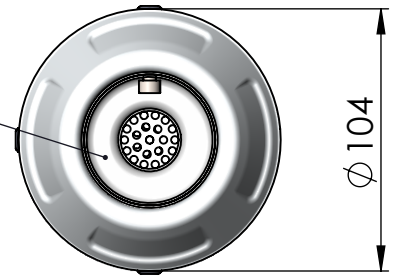

S.s end cup set
cod.3015000702R

Db-Killer Ø25
Cod.303457802R

Stainless steel bracket
cod.3015004562R

Stainless steel bracket
cod.3015004561R

E13 92R - 01 10392

Muffler repack kit
cod.414205R

LHS Muffler kit
Cod.3015000482R

Outer sleeve
replacement kit
cod.0815000009R

S.s end cup set
cod.3015000701R

Spring and rubber
replacement kit
Cod.303949001R

Manifold kit
Cod.3015004202R

RHS Muffler kit
Cod.3015000481R

Outer sleeve
replacement kit
cod.0815000008R

Manifold kit
Cod.3015004204R

Bushing kit
Cod.206363R

Manifold clamp
Cod.300045530R

ART. 15004 SPARE PARTS

TRIUMPH STREET TWIN 900 (also fits 35kW version)

(A) FITTING KIT cod.3015004601R