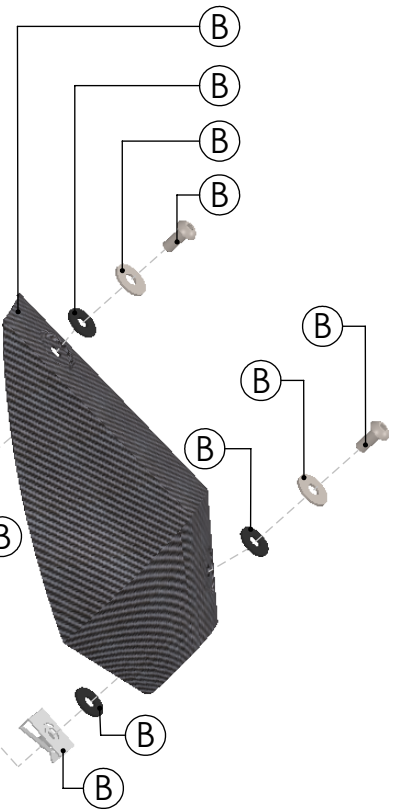

dB-Killer n°32B kit
P/N 307762801R

Carbon End Cap kit
P/N 3014000701R

S.S. End Cap kit
P/N 307242711R

Belts and Rivets kit
P/N 088425010R

bike's frame

(E13) 92R - 02 10399

Outer Sleeve kit
P/N 3014451010R

S.S. Muffler kit
P/N 3014451481R

Wool Repack kit
P/N 414205R

Øi.60,3 ∇ 38

(A) Fitting kit: P/N 3014451601R

(B) Carbon Heat Shield kit: P/N 3014449001R

S.S. Clamp Ø63 kit
P/N 300063530R

ART. 14451E - SPARE PARTS

KOVE 800X PRO / ADV

SLIP ON - LV ONE EVO - STAINLESS STEEL - APPROVED