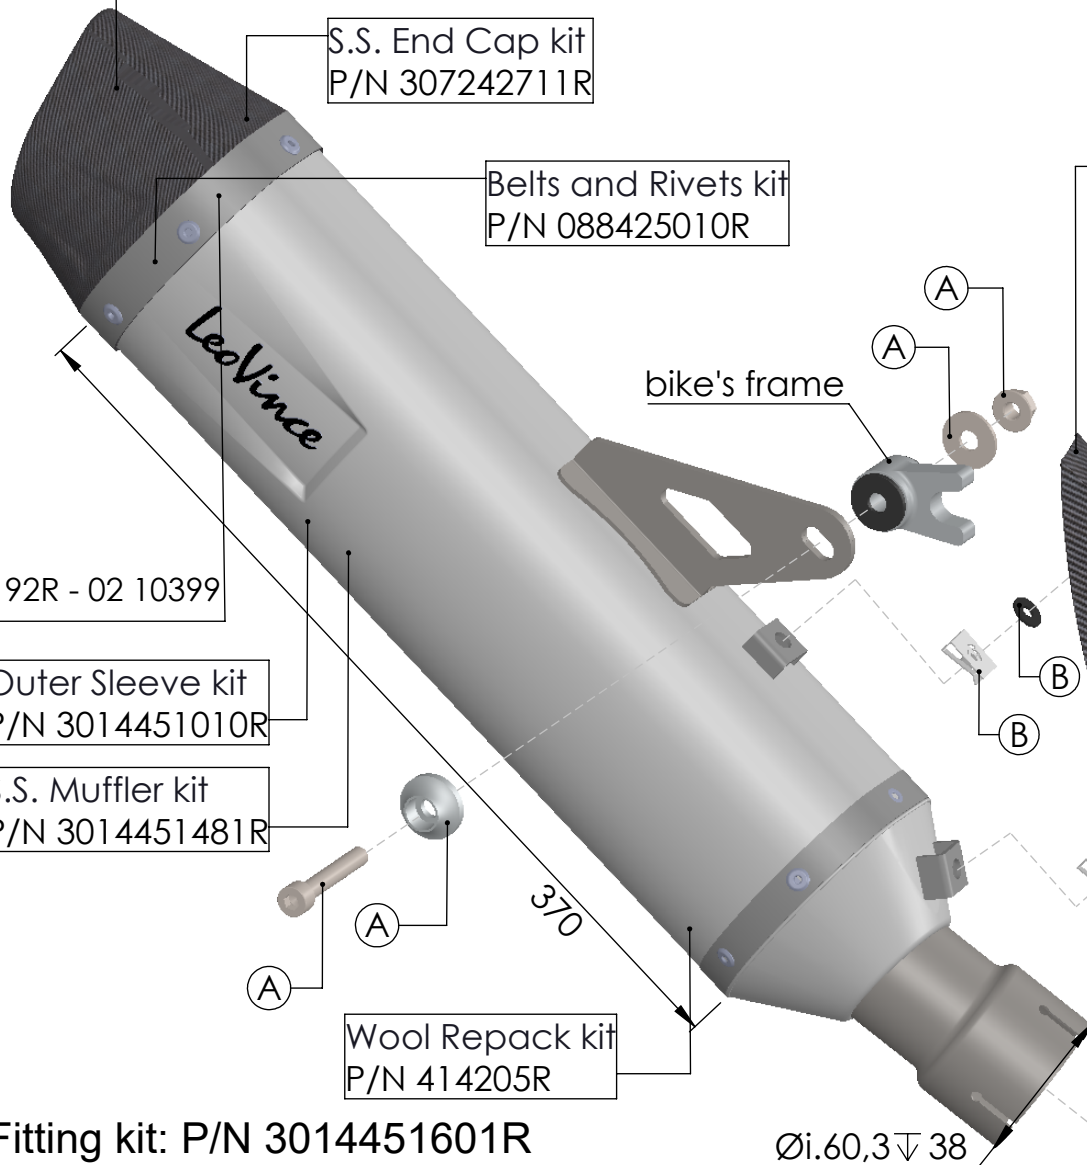

dB-Killer n°32B kit
P/N 307762801R

Carbon End Cap kit
P/N 3014000701R

S.S. End Cap kit
P/N 307242711R

Belts and Rivets kit
P/N 088425010R

bike's frame

(E13) 92R - 02 10399

Outer Sleeve kit
P/N 3014451010R

S.S. Muffler kit
P/N 3014451481R

Wool Repack kit
P/N 414205R

Øi.60,3 ∇ 38

(A) Fitting kit: P/N 3014451601R

(B) Carbon Heat Shield kit: P/N 3014449001R

S.S. Clamp Ø63 kit
P/N 300063530R

ART. 14451E - SPARE PARTS

KOVE 800X PRO / ADV

SLIP ON - LV ONE EVO - STAINLESS STEEL - APPROVED