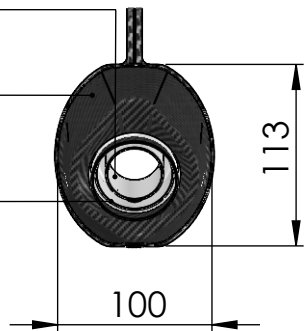

Stainless Steel
Complete Muffler kit
P/N: 308402481

Db-Killer 32B
Cod.307762801R

Carbon End Cap kit
P/N:3014008701R

S.S. Inner End Cap kit
P/N:308287711R

Outer Sleeve L300
Stainless Steel
P/N: 083710014R

Muffler's Wool Repack kit
P/N: 414205R

Bracket kit
P/N: 3014415561R

original screws

Carbon Clamp kit
P/N: 306958505R

Belts & Rivets kit
P/N:088282004R
(E13) R92 - 02 10394

Short Spring kit
P/N: 303949001R

Pipe kit
P/N: 3014415202R

Clamp kit
P/N: 300049530R

(A) Fitting Kit P/N:3014415601R

ART. 14415E - SPARE PARTS

KTM RC 125 / RC 390

SLIP-ON - LV ONE EVO - STAINLESS STEEL - APPROVED