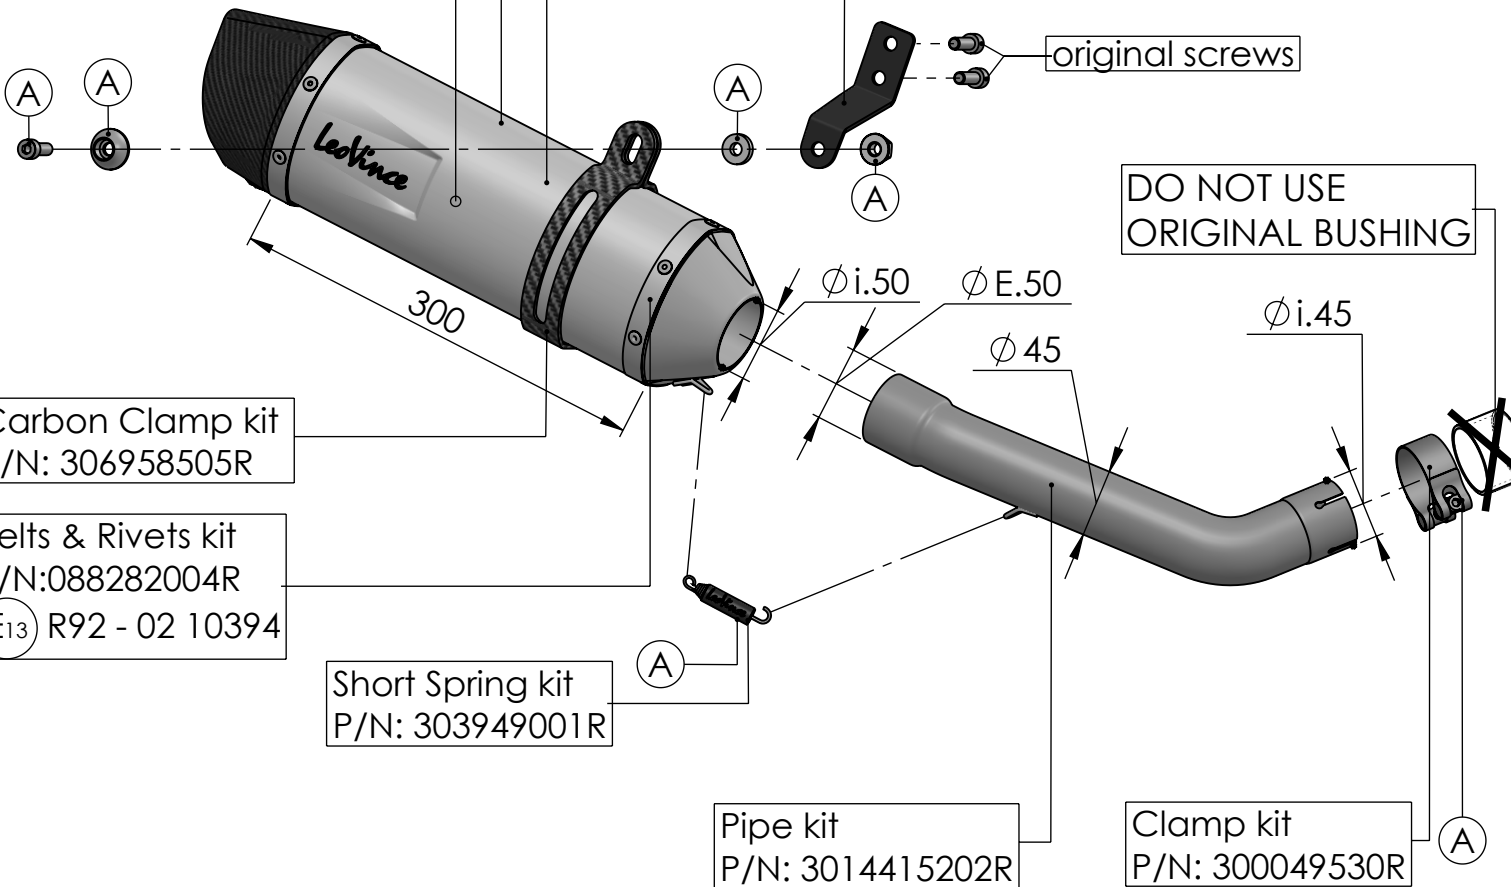

Stainless Steel
Complete Muffler kit
P/N: 308402481

Db-Killer 32B
Cod.307762801R

Carbon End Cap kit
P/N:3014008701R

S.S. Inner End Cap kit
P/N:308287711R

Outer Sleeve L300
Stainless Steel
P/N: 083710014R

Muffler's Wool Repack kit
P/N: 414205R

Bracket kit
P/N: 3014415561R

original screws

Carbon Clamp kit
P/N: 306958505R

Belts & Rivets kit
P/N:088282004R
(E13) R92 - 02 10394

Short Spring kit
P/N: 303949001R

Pipe kit
P/N: 3014415202R

Clamp kit
P/N: 300049530R

(A) Fitting Kit P/N:3014415601R

ART. 14415E - SPARE PARTS

KTM RC 125 / RC 390

SLIP-ON - LV ONE EVO - STAINLESS STEEL - APPROVED