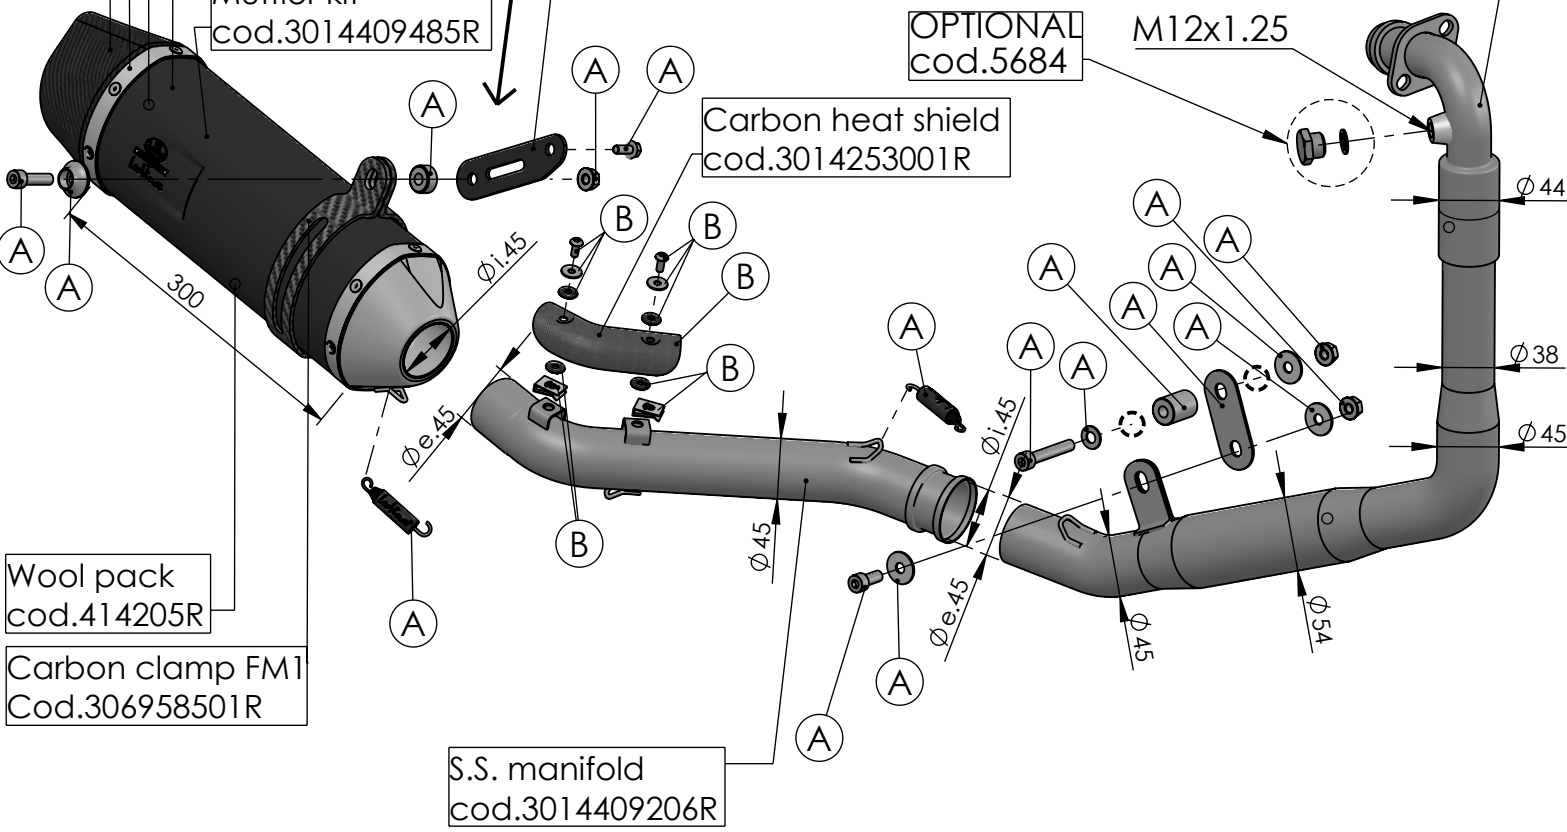

Carbon End Cup kit  
cod.3014008701R

Belts & Rivets kit  
cod.0814409012R

Wool pack  
cod.414205R

Outer Sleeve  
replacement kit  
cod.0814409010VLR

Muffler kit  
cod.3014409485R

S.S. black bracket  
cod.3014409562R  
**FOR MODEL PIEGA 125**

S.S. black bracket  
cod.3014409561R  
for **HPS & SPORT CLASSIC 125**

S.S. manifold  
cod.3014409202R

OPTIONAL  
cod.5684

M12x1.25

Carbon heat shield  
cod.3014253001R

Wool pack  
cod.414205R

Carbon clamp FM1  
Cod.306958501R

S.S. manifold  
cod.3014409206R

## ART. LVFBM000028EB - SPARE PARTS

Replacement parts numbers for HPS 125 / SPORT CLASSIC 125 / PIEGA 125

PERFORMANCE EXHAUST SYSTEM - S.S. BLACK

(A) FITTING KIT cod.3014409601R (B) HEAT SHIELD cod.3014253001R