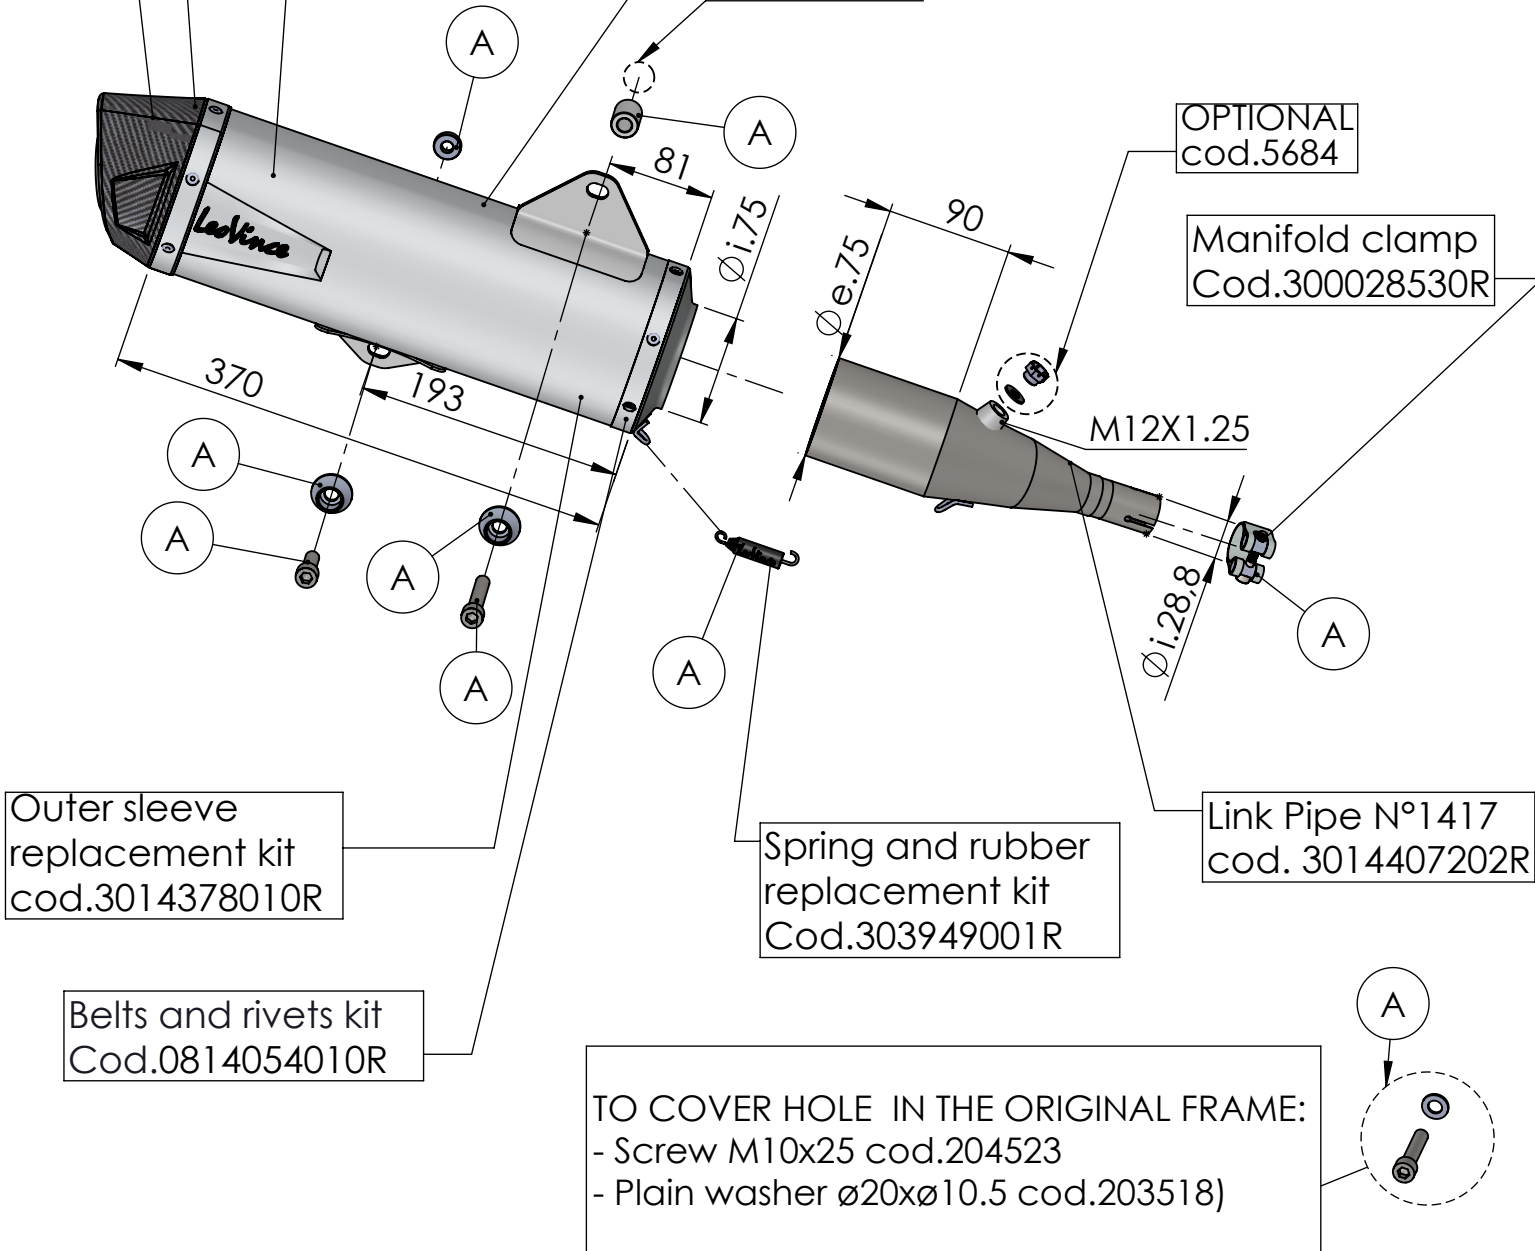

Carbon end cup set
cod.3014000701R

S.s end cup set
cod.3014054711R

Db-Killer N.63
Cod.3014225801R

Muffler kit
Cod.3014381481R

Muffler repack kit
cod.414205R

BIKE'S FRAME

OPTIONAL
cod.5684

Manifold clamp
Cod.300028530R

Outer sleeve
replacement kit
cod.3014378010R

Spring and rubber
replacement kit
Cod.303949001R

Link Pipe N°1417
cod. 3014407202R

Belts and rivets kit
Cod.0814054010R

TO COVER HOLE IN THE ORIGINAL FRAME:
- Screw M10x25 cod.204523
- Plain washer $\phi 20 \times \phi 10.5$ cod.203518)

ART. 14407E - SPARE PARTS

HONDA FOZA 350

Ⓐ FITTING KIT cod. 3014381601R