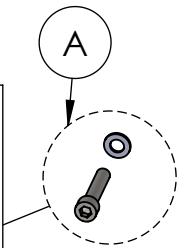

Carbon end cup set
cod.3014000701R

S.s end cup set
cod.3014054711R

Db-Killer N.63
Cod.3014225801R

Muffler kit
Cod.3014381481R

Muffler repack kit
cod.414205R

BIKE'S FRAME

OPTIONAL
cod.5684

Manifold clamp
Cod.300028530R

Outer sleeve
replacement kit
cod.3014378010R

Spring and rubber
replacement kit
Cod.303949001R

Link Pipe N°1417
cod. 3014407202R

Belts and rivets kit
Cod.0814054010R

TO COVER HOLE IN THE ORIGINAL FRAME:
- Screw M10x25 cod.204523
- Plain washer $\phi 20 \times \phi 10.5$ cod.203518)

ART. 14407E - SPARE PARTS

HONDA FOZA 350

Ⓐ FITTING KIT cod. 3014381601R