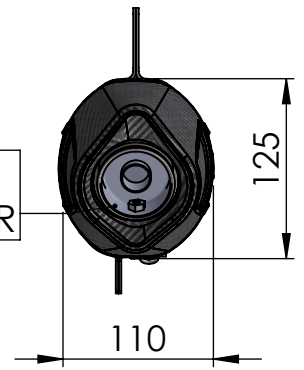

Carbon end cup set
cod.3014000701R

S.s end cup set
cod.3014054711R

Db-Killer N.63
Cod.3014225801R

Muffler kit
Cod.3014381481R

Muffler repack kit
cod.414205R

BIKE'S FRAME

OPTIONAL
cod.5684

Manifold clamp
Cod.300028530R

Outer sleeve
replacement kit
cod.3014378010R

Spring and rubber
replacement kit
Cod.303949001R

Link Pipe N°1417
cod. 3014407202R

Belts and rivets kit
Cod.0814054010R

TO COVER HOLE IN THE ORIGINAL FRAME:
- Screw M10x25 cod.204523
- Plain washer $\phi 20 \times \phi 10.5$ cod.203518)

ART. 14407E - SPARE PARTS

HONDA FOZA 350

Ⓐ FITTING KIT cod. 3014381601R