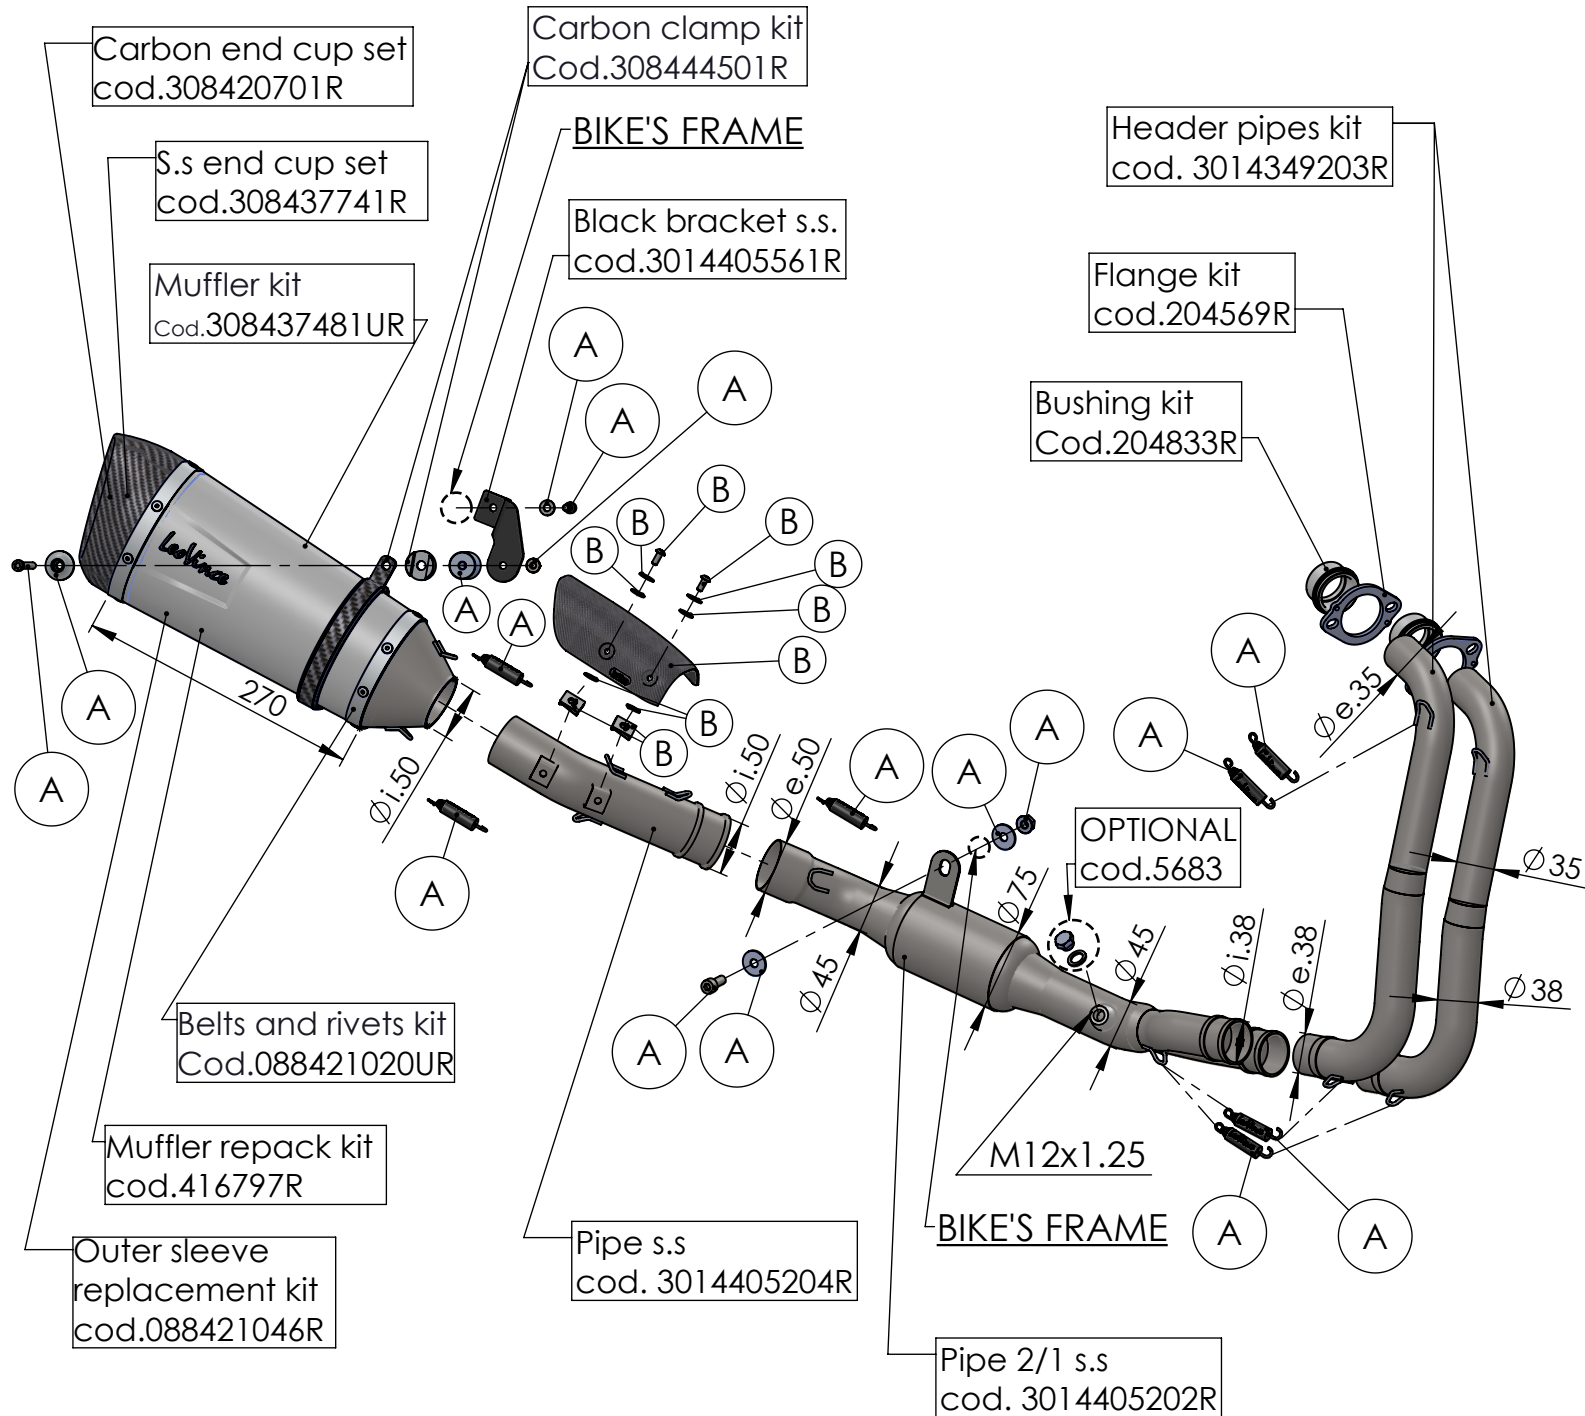

S.s Flange 112A
cod.204569R Sp.5mm

S.s bushing
cod.204833R

Db-killer N°52B
Cod.308437801R

ART. 14405SU - SPARE PARTS

YAMAHA YZF-R7 (Also fits 35kW version)

(A) FITTING KIT cod.3014405601R

(B) HEATSHIELD KIT cod.3014405001R