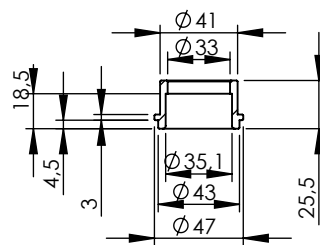

S.s Flange 112A
cod.204569R Sp.5mm

S.s bushing
cod.204833R

Db-killer N°52B
Cod.308437801R

ART. 14405SU - SPARE PARTS

YAMAHA YZF-R7 (Also fits 35kW version)

(A) FITTING KIT cod.3014405601R

(B) HEATSHIELD KIT cod.3014405001R