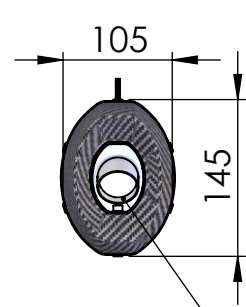

S.s Flange 112A
cod.204569R Sp.5mm

S.s bushing
cod.204833R

Db-killer N°52B
Cod.308437801R

ART. 14405SU - SPARE PARTS

YAMAHA YZF-R7 (Also fits 35kW version)

(A) FITTING KIT cod.3014405601R

(B) HEATSHIELD KIT cod.3014405001R