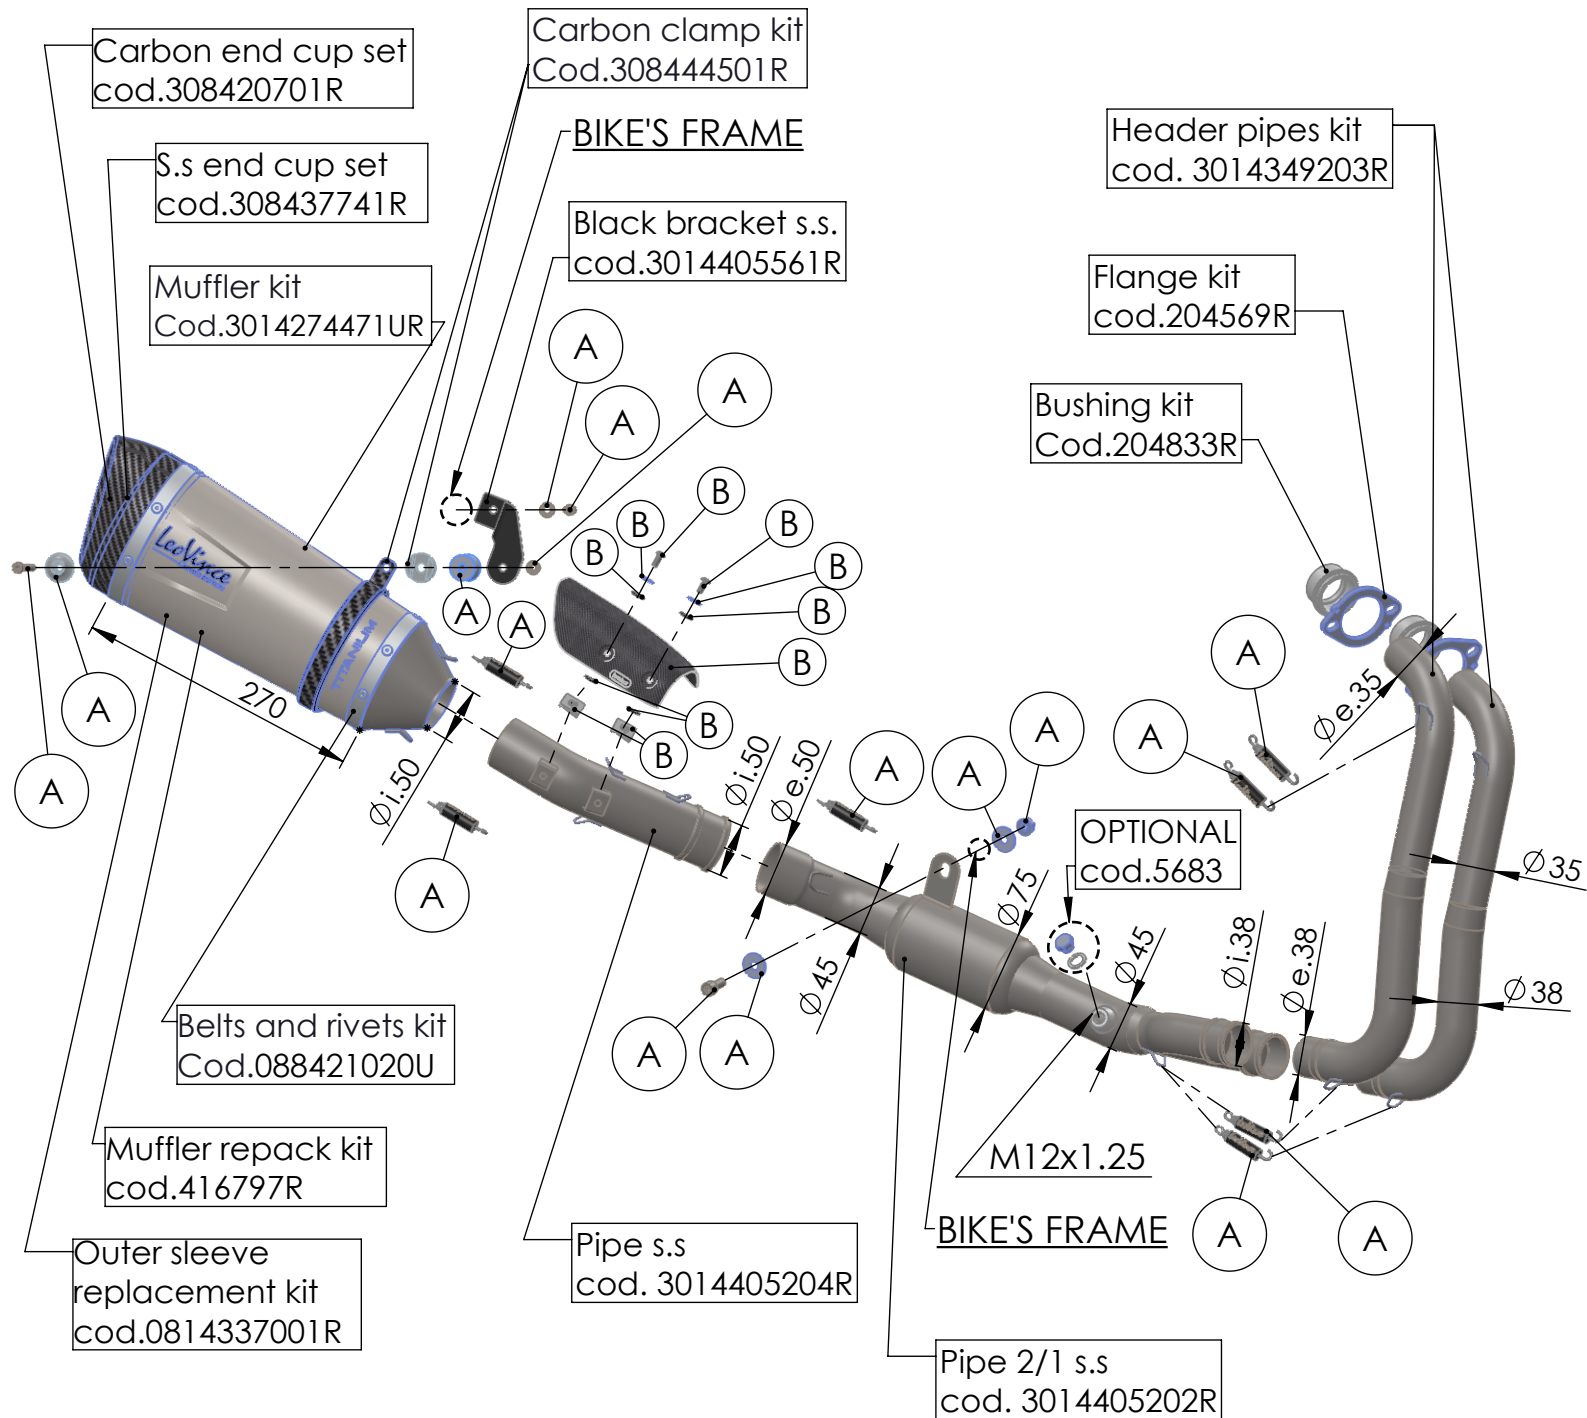

S.s Flange 112A
cod.204569R Sp.5mm

S.s bushing
cod.204833R

Db-killer N°52B
Cod.308437801R

ART. 14405STU - SPARE PARTS

YAMAHA YZF-R7 (Also fits 35kW version)

(A) FITTING KIT cod.3014405601R

(B) HEATSHIELD KIT cod.3014405001R