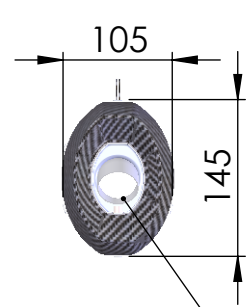

S.s Flange 112A
cod.204569R Sp.5mm

S.s bushing
cod.204833R

Db-killer N°52B
Cod.308437801R

ART. 14405STU - SPARE PARTS

YAMAHA YZF-R7 (Also fits 35kW version)

(A) FITTING KIT cod.3014405601R

(B) HEATSHIELD KIT cod.3014405001R