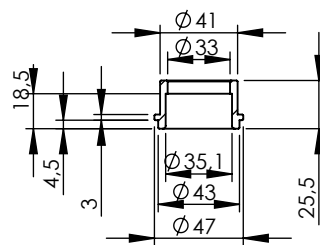

S.s Flange 112A
cod.204569R Sp.5mm

S.s bushing
cod.204833R

Db-killer N°52B
Cod.308437801R

ART. 14405STU - SPARE PARTS

YAMAHA YZF-R7 (Also fits 35kW version)

(A) FITTING KIT cod.3014405601R

(B) HEATSHIELD KIT cod.3014405001R