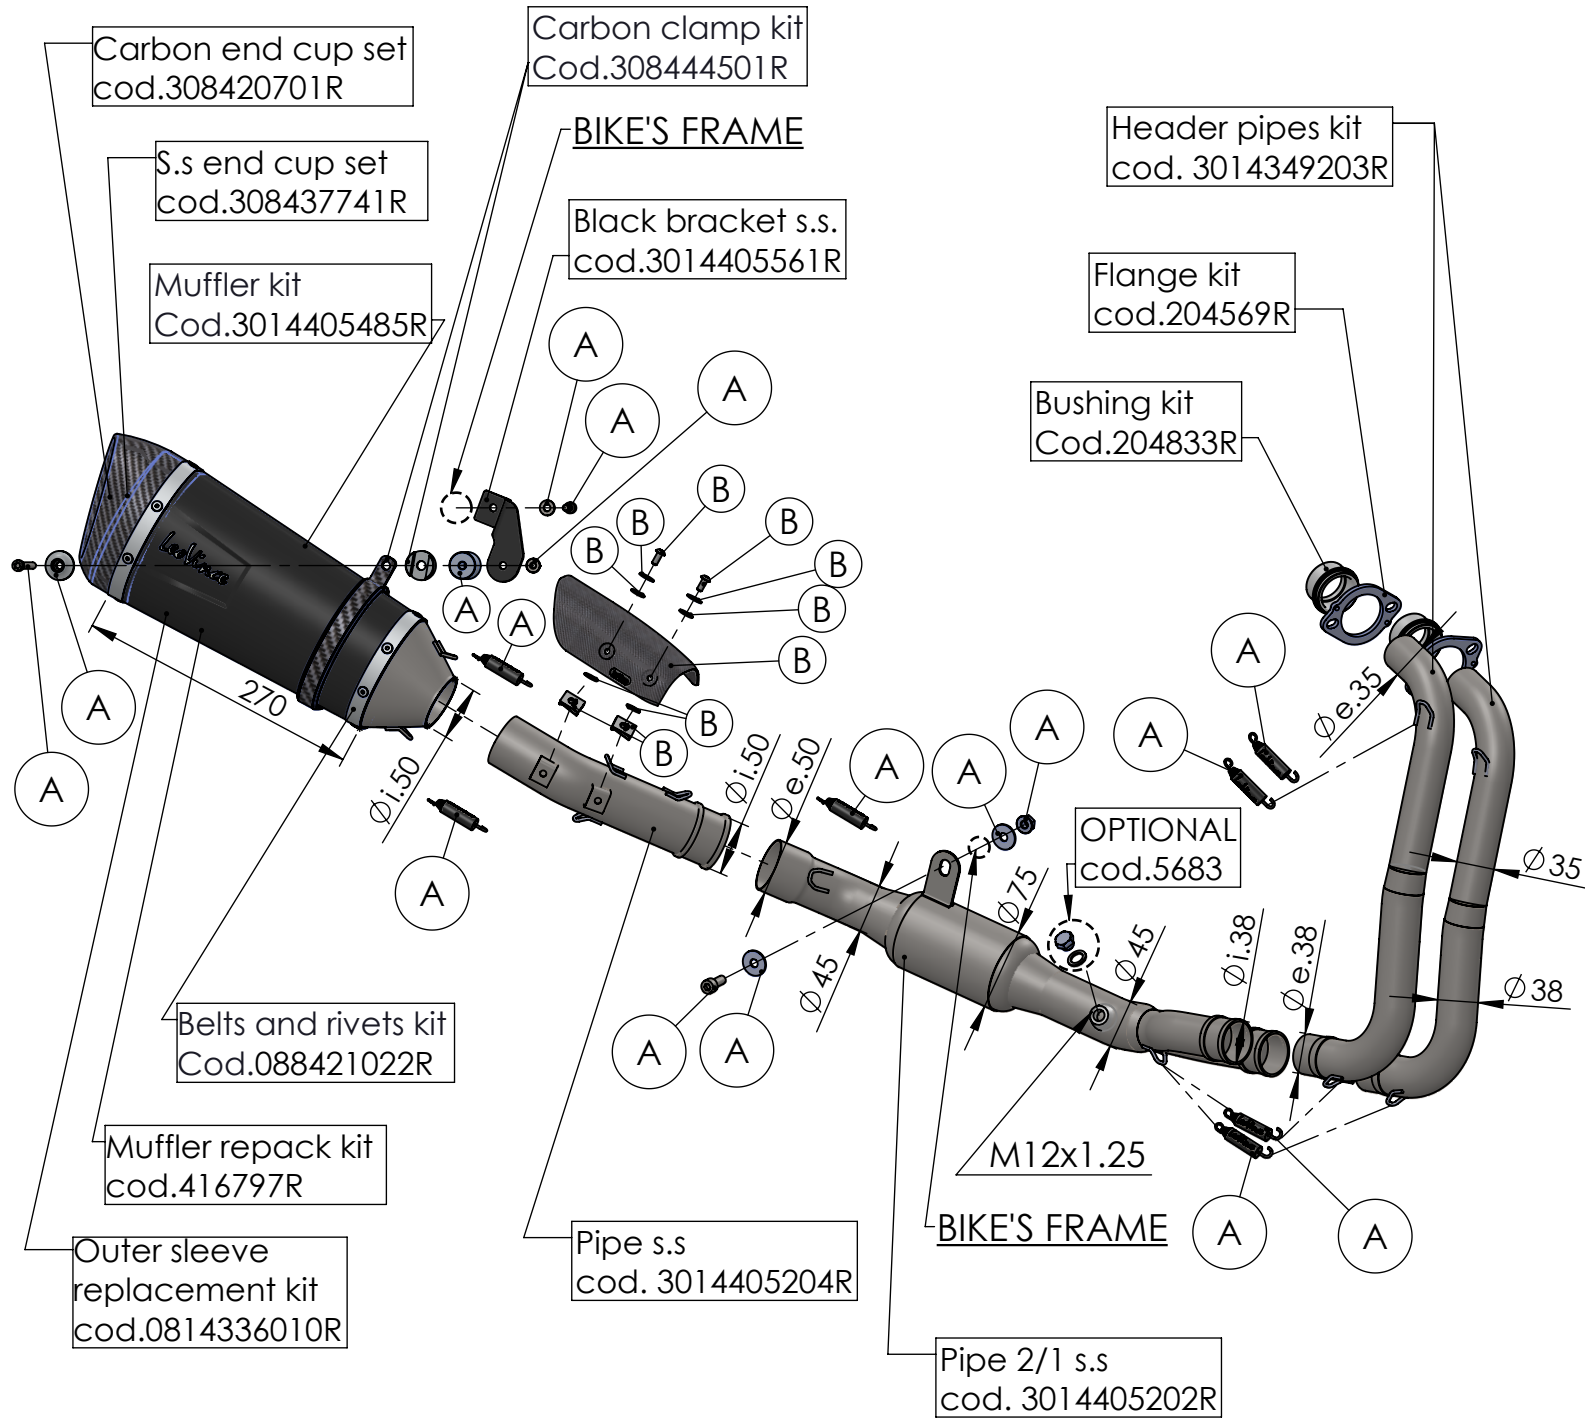

**S.s Flange 112A**  
cod.204569R Sp.5mm

**S.s bushing**  
cod.204833R

**Db-killer N°52B**  
Cod.308437801R

## ART. 14405SB - SPARE PARTS

YAMAHA YZF-R7 (Also fits 35kW version)

(A) FITTING KIT cod.3014405601R

(B) HEATSHIELD KIT cod.3014405001R