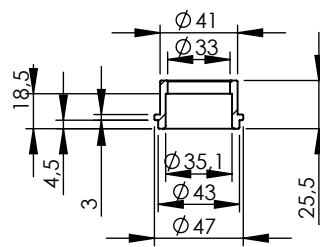

**S.s Flange 112A**  
cod.204569R Sp.5mm

**S.s bushing**  
cod.204833R

**Db-killer N°52B**  
Cod.308437801R

## ART. 14405SB - SPARE PARTS

YAMAHA YZF-R7 (Also fits 35kW version)

(A) FITTING KIT cod.3014405601R

(B) HEATSHIELD KIT cod.3014405001R