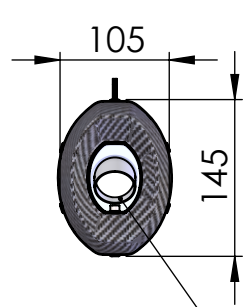

**S.s Flange 112A**  
cod.204569R Sp.5mm

**S.s bushing**  
cod.204833R

**Db-killer N°52B**  
Cod.308437801R

## ART. 14405SB - SPARE PARTS

YAMAHA YZF-R7 (Also fits 35kW version)

(A) FITTING KIT cod.3014405601R

(B) HEATSHIELD KIT cod.3014405001R