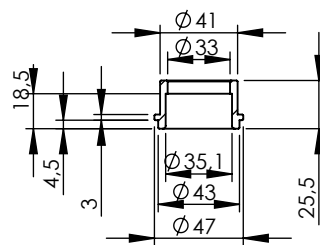

S.s Flange 112A
cod.204569R Sp.5mm

S.s bushing
cod.204833R

Db-killer N°52B
Cod.308437801R

ART. 14405S - SPARE PARTS

YAMAHA YZF-R7 (Also fits 35kW version)

(A) FITTING KIT cod.3014405601R

(B) HEATSHIELD KIT cod.3014405001R