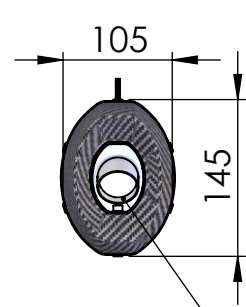

S.s Flange 112A
cod.204569R Sp.5mm

S.s bushing
cod.204833R

Db-killer N°52B
Cod.308437801R

ART. 14405S - SPARE PARTS

YAMAHA YZF-R7 (Also fits 35kW version)

(A) FITTING KIT cod.3014405601R

(B) HEATSHIELD KIT cod.3014405001R