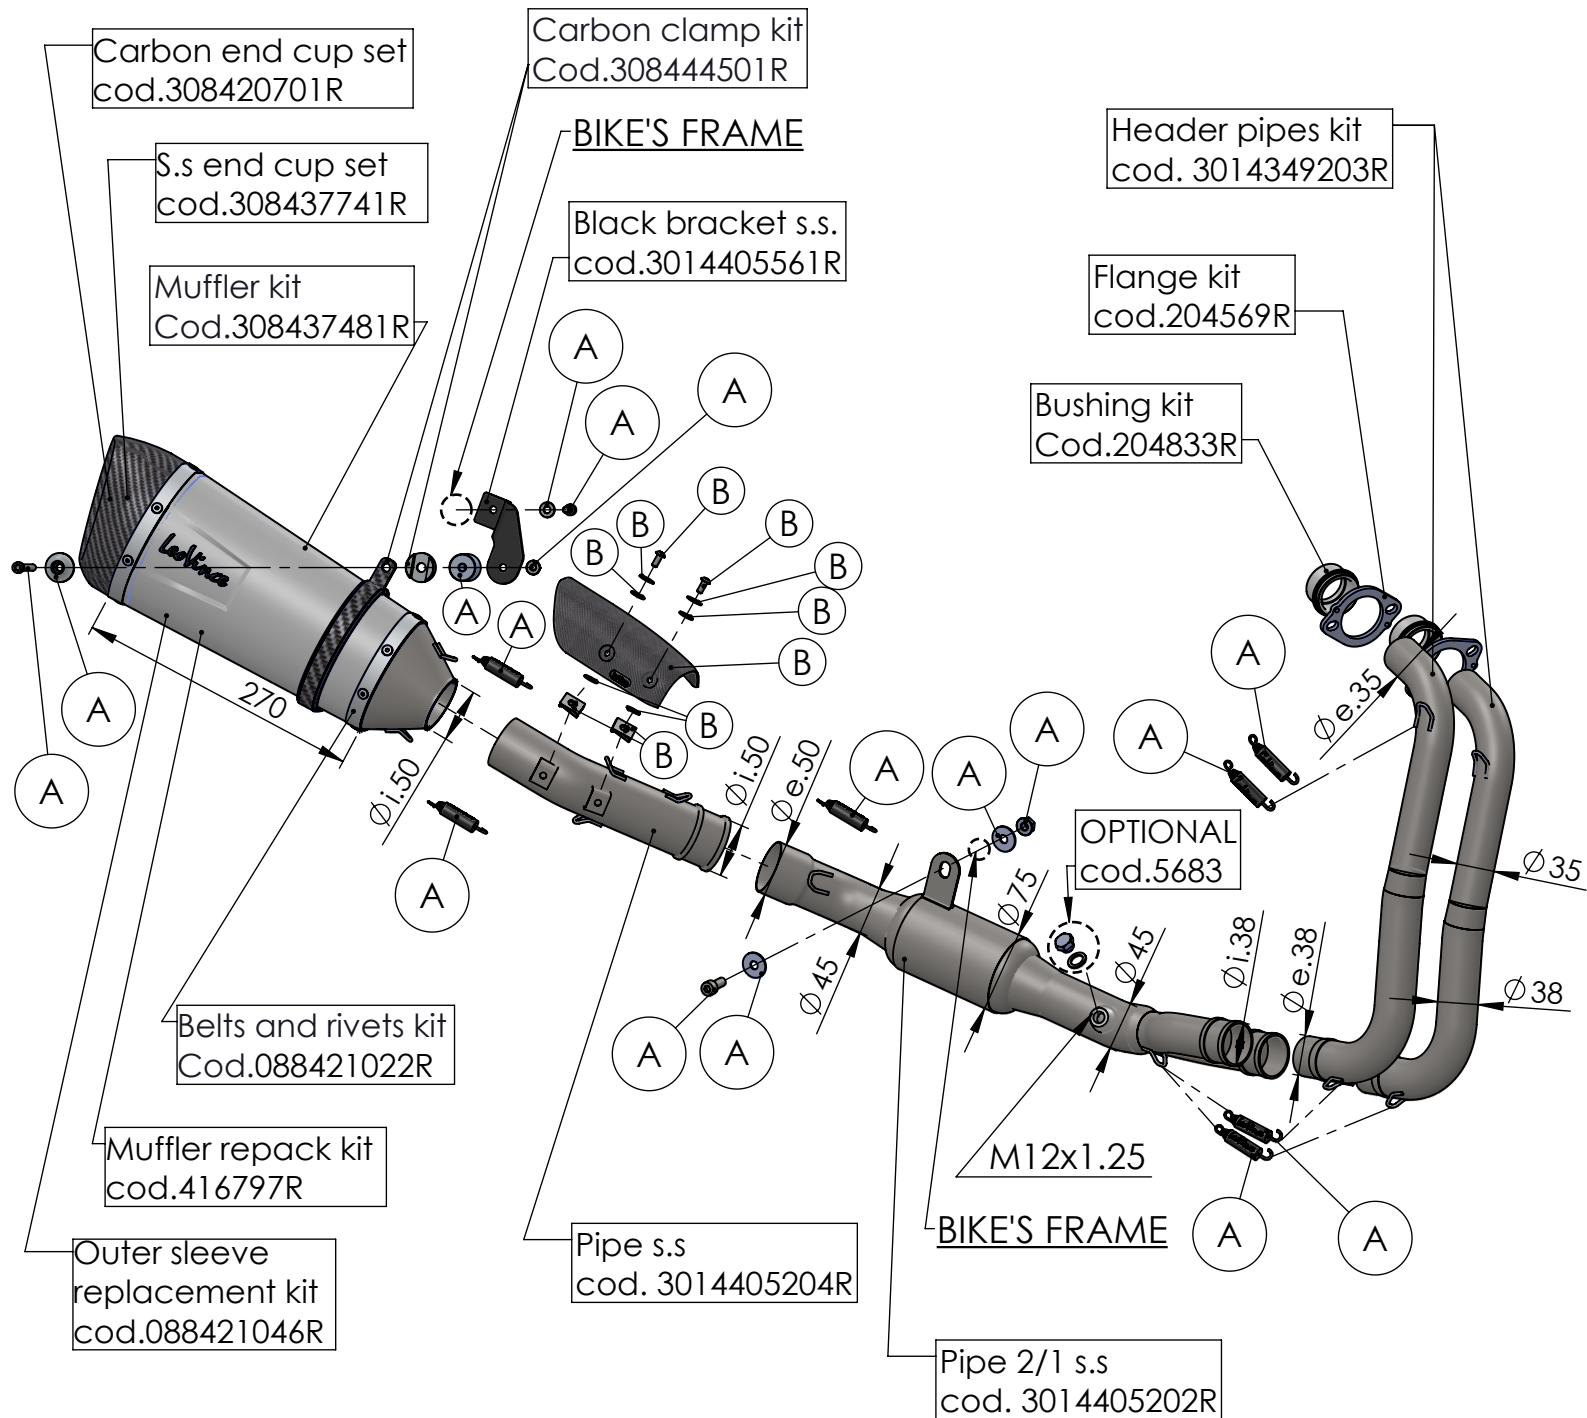

S.s Flange 112A
cod.204569R Sp.5mm

S.s bushing
cod.204833R

Db-killer N°52B
Cod.308437801R

ART. 14405S - SPARE PARTS

YAMAHA YZF-R7 (Also fits 35kW version)

(A) FITTING KIT cod.3014405601R

(B) HEATSHIELD KIT cod.3014405001R