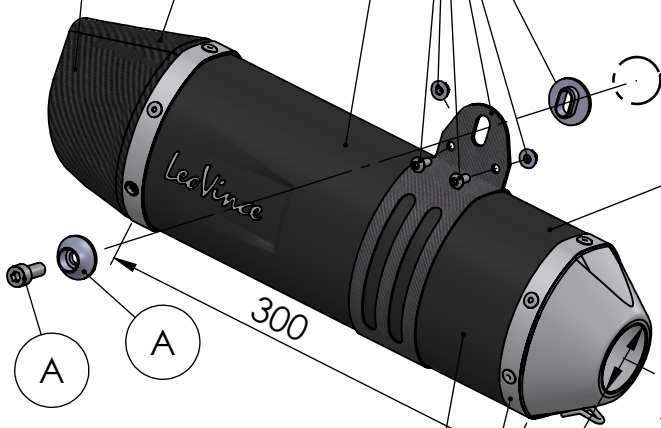

Outer sleeve
replacement kit
cod.083710013VLR

Carbon clamp kit "24TA"
Cod.303864501R

BIKE'S FRAME

Muffler kit
Cod.3014340485R