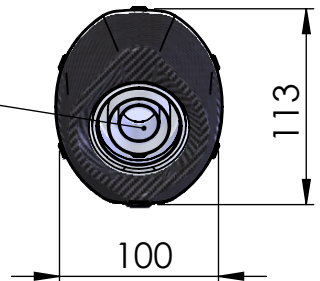

Carbon end cup set  
cod.3014008701R

S.s end cup set  
cod.3014259711R

Db-Killer N.62  
Cod.3014259802R

Outer sleeve  
replacement kit  
cod.083710013VLR

Carbon clamp kit "24TA"  
Cod.303864501R

BIKE'S FRAME

Strap in S.s.Ø43  
Cod.300043530R