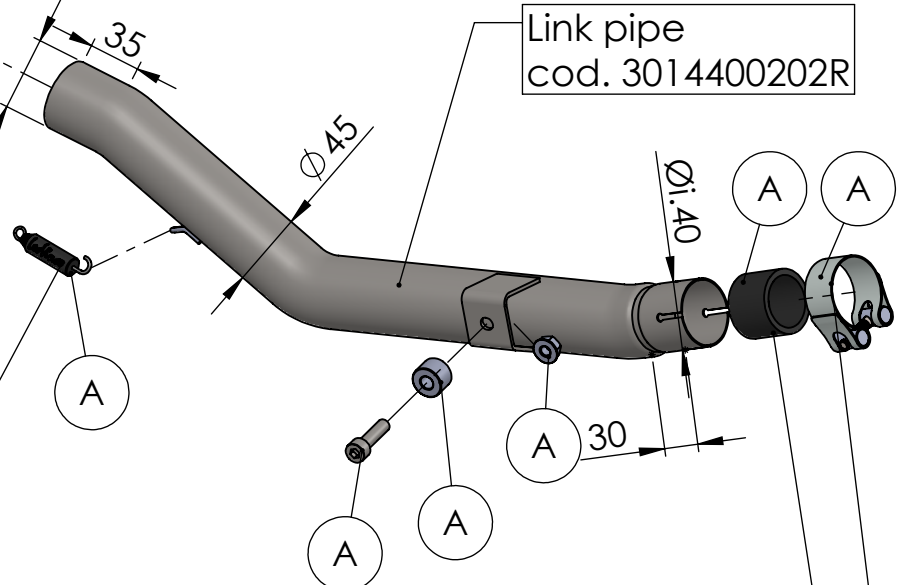

Link pipe
cod. 3014400202R

Muffler repack kit
cod.414205R

Belts and rivets kit
Cod.0814259006R

Spring and rubber
replacement kit
Cod.303949001R