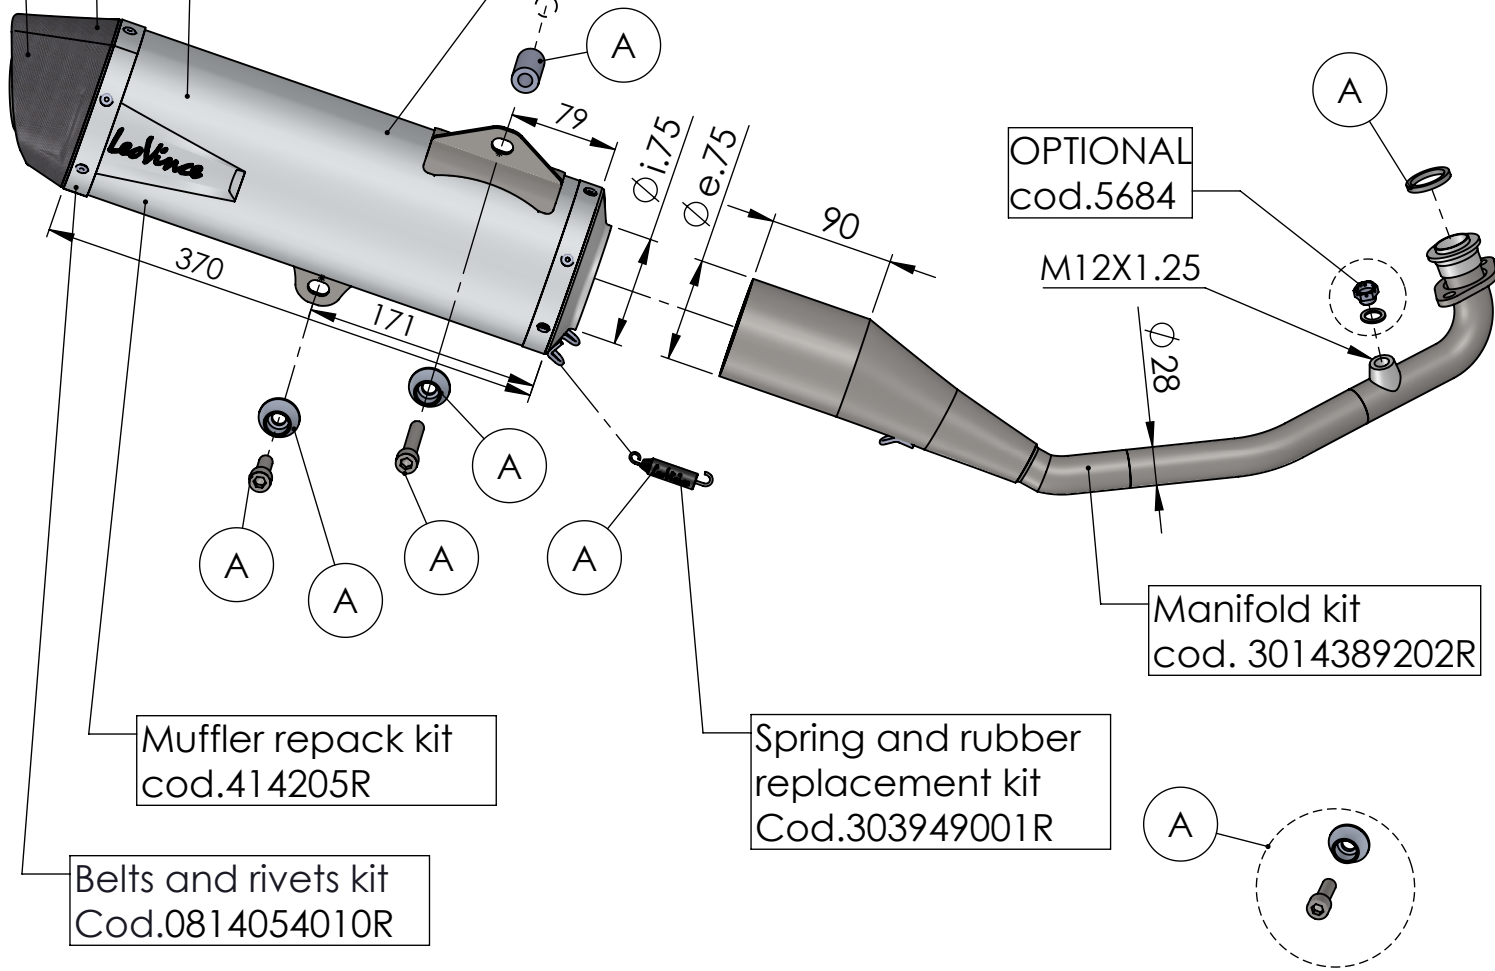

Carbon end cup set
cod.3014000701R

S.s end cup set
cod.3014054711R

Muffler kit
Cod.3014389481R

Outer sleeve
replacement kit
cod.3014389010R

Db-Killer N.63
Cod.3014225801R

BIKE'S FRAME

OPTIONAL
cod.5684

M12X1.25

Manifold kit
cod. 3014389202R

Muffler repack kit
cod.414205R

Spring and rubber
replacement kit
Cod.303949001R

Belts and rivets kit
Cod.0814054010R

ART. 14389E - SPARE PARTS

HONDA PCX 125

Ⓐ FITTING KIT cod.3014389601R