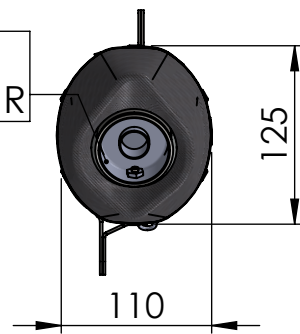

Carbon end cup set
cod.3014000701R

S.s end cup set
cod.3014054711R

Muffler kit
Cod.3014389481R

Outer sleeve
replacement kit
cod.3014389010R

Db-Killer N.63
Cod.3014225801R

BIKE'S FRAME

OPTIONAL
cod.5684

M12X1.25

Manifold kit
cod. 3014389202R

Muffler repack kit
cod.414205R

Spring and rubber
replacement kit
Cod.303949001R

Belts and rivets kit
Cod.0814054010R

ART. 14389E - SPARE PARTS

HONDA PCX 125

Ⓐ FITTING KIT cod.3014389601R