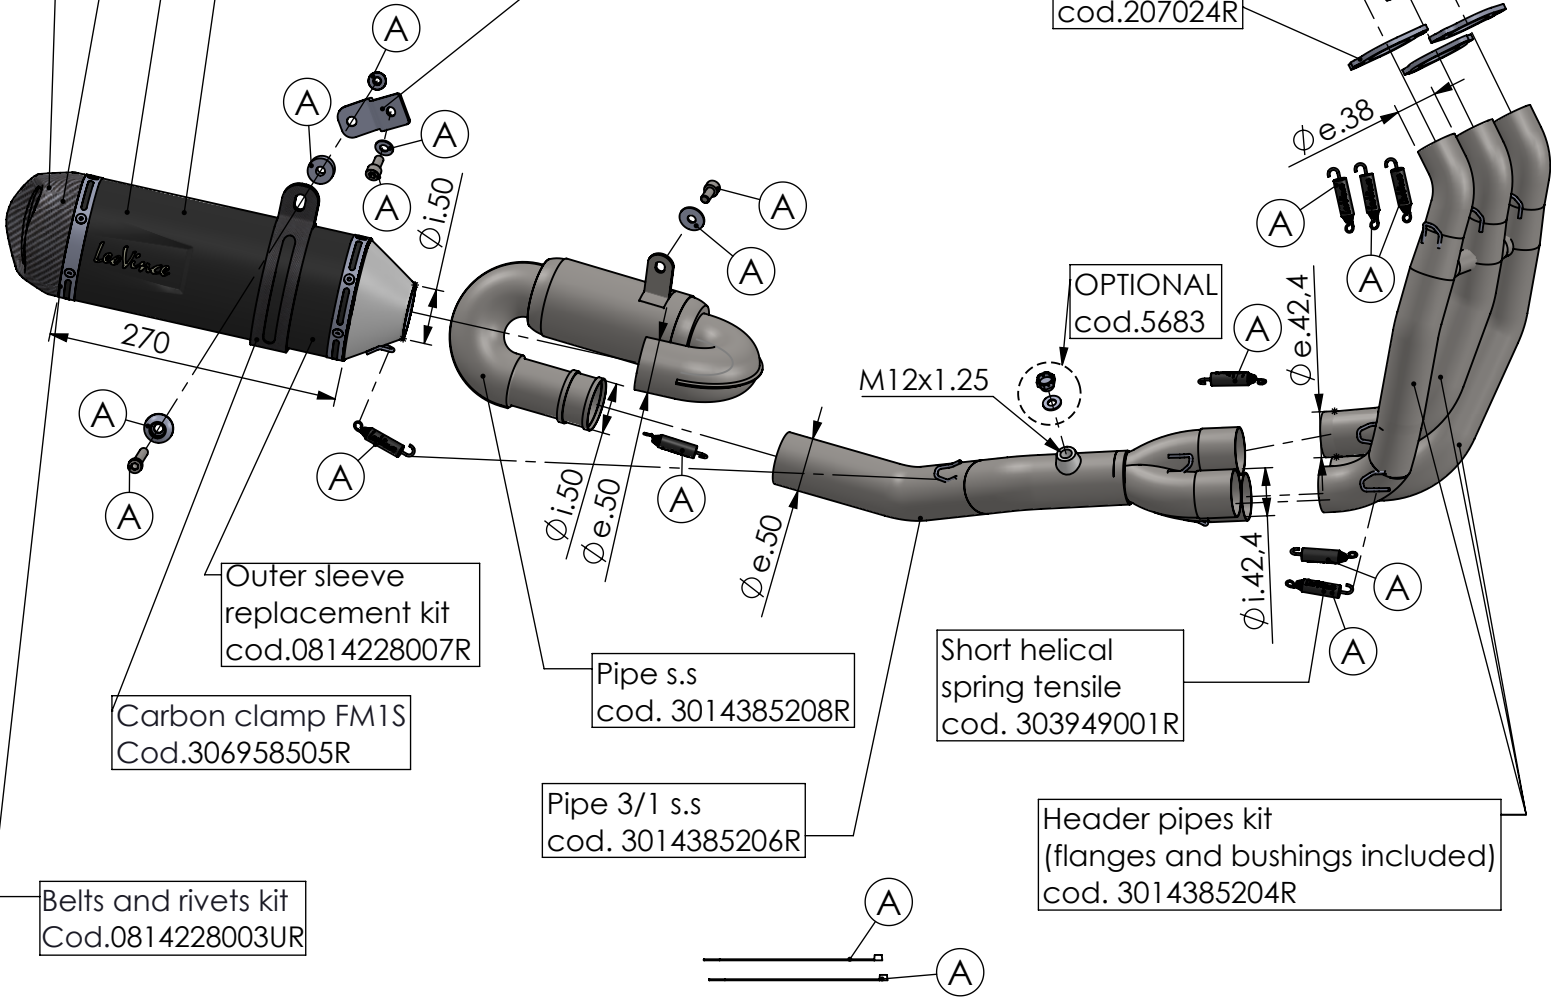

Carbon end cup set
cod.308266701R

S.s end cup set
cod.3014228701UR

Muffler repack kit
cod.414205R

Muffler kit
Cod.3014228486UR

S.s. bracket
Cod.3014385561R

S.s bushing
cod.207022R

S.s flange
cod.207024R

Belts and rivets kit
Cod.0814228003UR

ART. 14385EBU - SPARE PARTS

(also fits 35kW version)

TRIUMPH TRIDENT 660 / TIGER 660

Ⓐ FITTING KIT cod.3014385601R