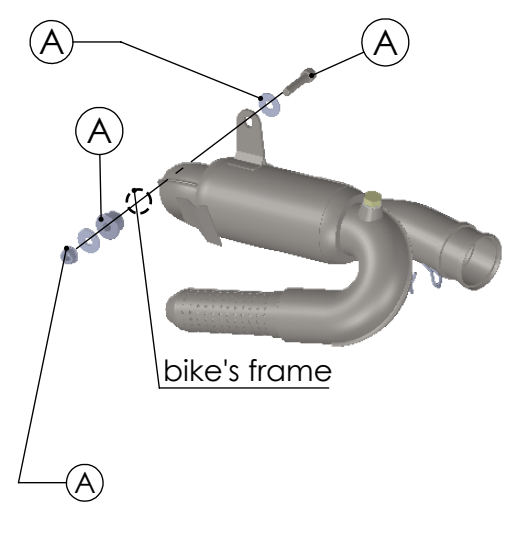

**ATTENTION!
NINJA 650/ Z 650 SPECIFIC
ASSEMBLY DRAWING**

dB-Killer 59B
P/N 3014228804R

S.S. Bushing
P/N 206060R

S.S.Flange sp.6mm
P/N 206061R "158A"

Carbon end cup set
P/N 308266701R

S.S. end cup set
P/N 3014228701R

Manifold kit
P/N 3014379208R

Manifold kit 2/1
P/N 3014379202R

Header pipes kit
P/N 308579204R

Spring and rubber replacement kit
P/N 303949001R

(A) FITTING KIT cod.3014379601R
(B) FITTING KIT cod.3014379602R

2x S.S. Flanges 158A
P/N 206061R

2x S.S. bushings
P/N 206060R

OPTIONAL
P/N 5683

M12x1.25

Ø e.35

Ø e.38

Ø i.38

Ø 38

ART.14380EN - SPARE PARTS

KAWASAKI Z 650 / Z 650 RS / NINJA 650 / VERSYS 650
(Also fits 35kW version) (Fits with original panniers)

FULL SYSTEM - LV ONE EVO - CARBON