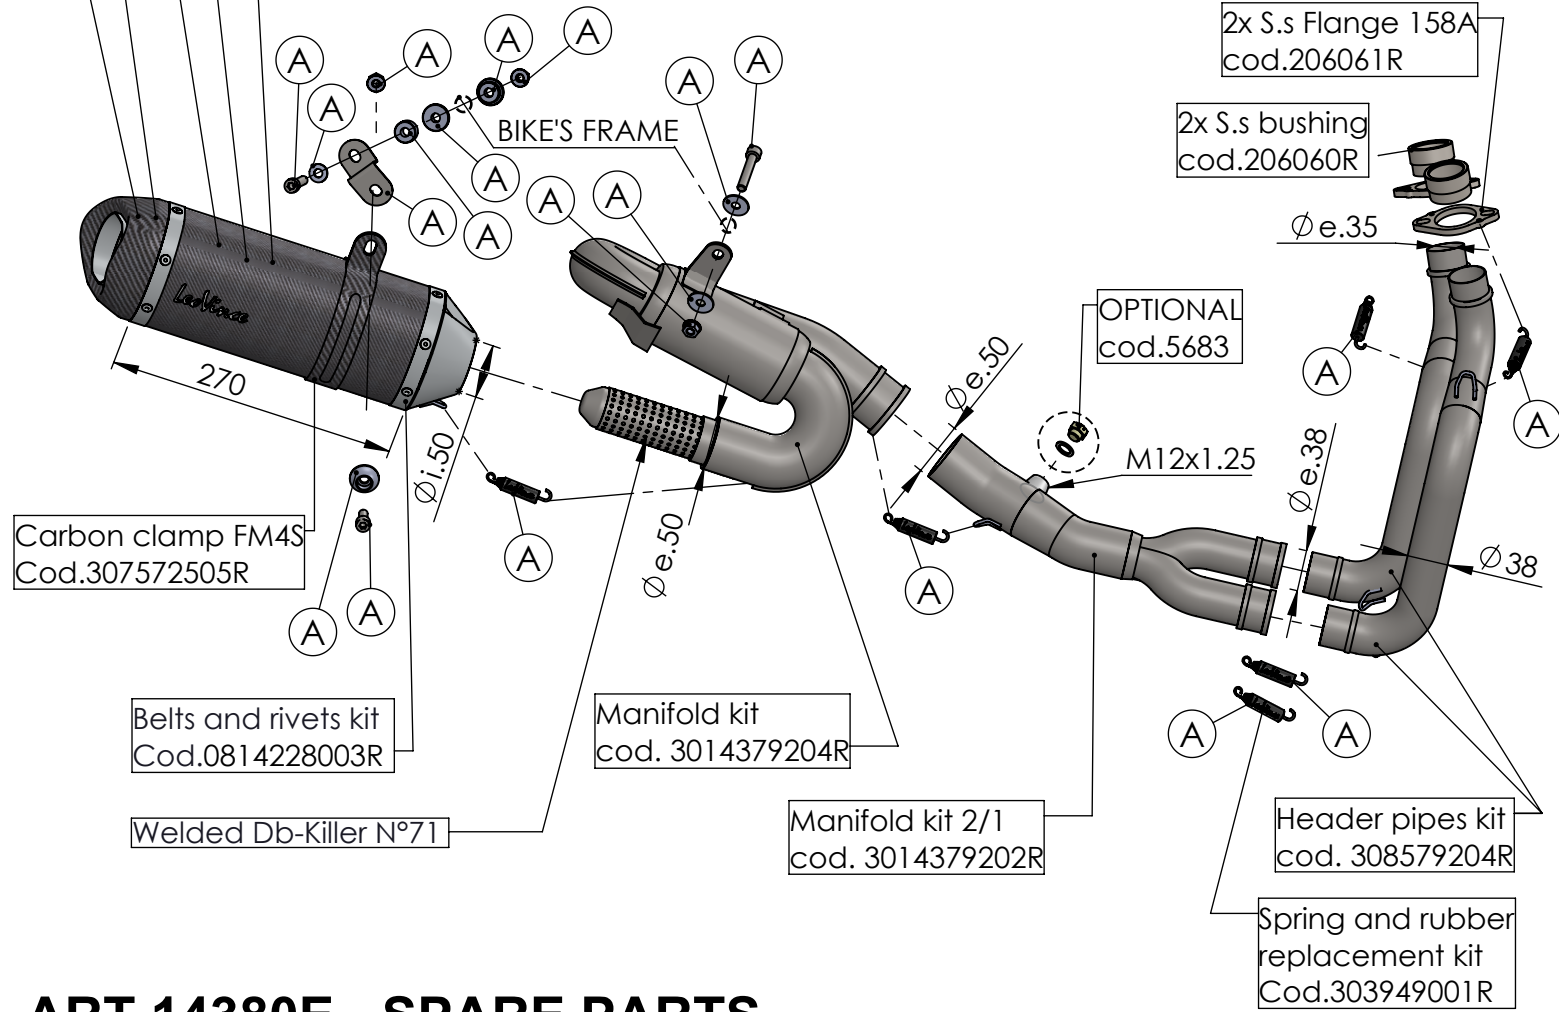

**ATTENTION!  
NINJA 650/ Z 650 SPECIFIC  
ASSEMBLY DRAWING**

Db-Killer 59B  
Cod.3014228804R

**S.s. bushing  
cod.206060R**

**S.s.Flange sp.6mm  
cod.206061R "158A"**

Carbon end cup set  
cod.308266701R

S.s end cup set  
cod.3014228701R

Outer sleeve replacement kit  
cod.088407002R

Muffler kit  
Cod.3014229482R

Muffler repack kit  
cod.414205R

2x S.s Flange 158A  
cod.206061R

2x S.s bushing  
cod.206060R

OPTIONAL  
cod.5683

M12x1.25

Carbon clamp FM4S  
Cod.307572505R

Belts and rivets kit  
Cod.0814228003R

Manifold kit  
cod. 3014379204R

Manifold kit 2/1  
cod. 3014379202R

Header pipes kit  
cod. 308579204R

Spring and rubber  
replacement kit  
Cod.303949001R

**ART.14380E - SPARE PARTS**

**KAWASAKI Z 650 / Z 650 RS / NINJA 650 / VERSYS 650**  
(Also fits 35kW version) (Fits with original panniers)

**(A) FITTING KIT cod.3014379601R**