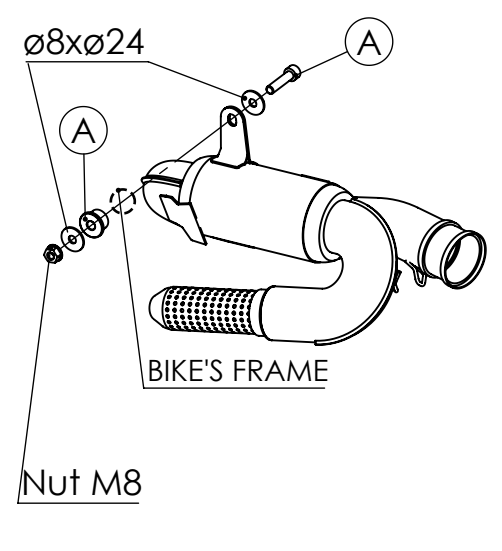

**ATTENTION!  
NINJA 650/ Z 650 SPECIFIC  
ASSEMBLY DRAWING**

Db-Killer 59B  
Cod.3014228804R

**S.s. bushing  
cod.206060R**

**S.s.Flange sp.6mm  
cod.206061R "158A"**

Carbon end cup set  
cod.308266701R

S.s end cup set  
cod.3014228701R

Outer sleeve replacement kit  
cod.088407002R

Muffler kit  
Cod.3014229482R

Muffler repack kit  
cod.414205R

2x S.s Flange 158A  
cod.206061R

2x S.s bushing  
cod.206060R

OPTIONAL  
cod.5683

M12x1.25

Carbon clamp FM4S  
Cod.307572505R

Belts and rivets kit  
Cod.0814228003R

Manifold kit  
cod. 3014379204R

Manifold kit 2/1  
cod. 3014379202R

Header pipes kit  
cod. 308579204R

Spring and rubber  
replacement kit  
Cod.303949001R

**ART.14380E - SPARE PARTS**

**KAWASAKI Z 650 / Z 650 RS / NINJA 650 / VERSYS 650**  
(Also fits 35kW version) (Fits with original panniers)

**(A) FITTING KIT cod.3014379601R**