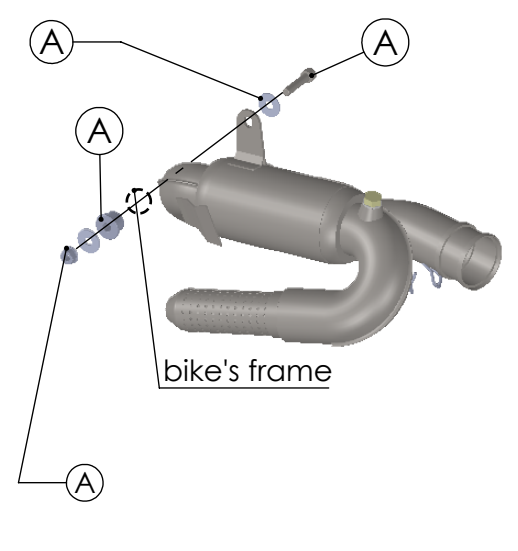

**ATTENTION!
NINJA 650/ Z 650 SPECIFIC
ASSEMBLY DRAWING**

dB-Killer 59B
P/N 3014228804R

S.S. Bushing
P/N 206060R

S.S.Flange sp.6mm
P/N 206061R "158A"

Carbon end cup set
P/N 308266701R

S.S. end cup set
P/N 3014228701R

Outer sleeve replacement kit
P/N 0814228007R

Muffler kit
P/N 3014228486R

Muffler repack kit
P/N 414205R

2x S.S. Flanges 158A
P/N 206061R

2x S.S. bushings
P/N 206060R

Carbon clamp FM4S
P/N 307572505R

Belts and rivets kit
P/N 0814228003R

Welded dB-Killer N°71
P/N 3014349801

Manifold kit
P/N 3014379208R

Manifold kit 2/1
P/N 3014379202R

OPTIONAL
P/N 5683

M12x1.25

ϕ e.35

ϕ e.38

ϕ i.38

ϕ 38

Header pipes kit
P/N 308579204R

Spring and rubber
replacement kit
P/N 303949001R

- (A) FITTING KIT cod.3014379601R**
- (B) FITTING KIT cod.3014379602R**

ART.14379EBN - SPARE PARTS

KAWASAKI Z 650 / Z 650 RS / NINJA 650 / VERSYS 650
(Also fits 35kW version) (Fits with original panniers)