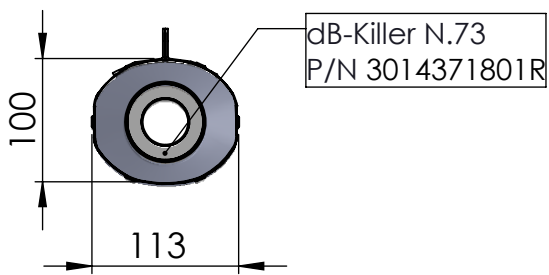

Ⓐ Fitting kit for Yamaha Tracer 900 P/N 3014372601R

ART. 14372EBK - SPARE PARTS

YAMAHA TRACER 9 / GT / GT+

(Also fits 35kW & 70kW versions) (Fits with original center stand)

FULL SYSTEM 3/1 - LV RACE - STAINLESS STEEL - APPROVED

Ⓑ Fitting kit for Yamaha XSR 900 P/N 3014371602R
Use the parts with Ⓐ baloon from TRACER Fitting kit P/N 3014371601R

ART. 14372EBK - SPARE PARTS

YAMAHA XSR 900

(Also fits 35kW & 70kW versions) (Fits with original center stand)

FULL SYSTEM 3/1 - LV RACE - STAINLESS STEEL - APPROVED