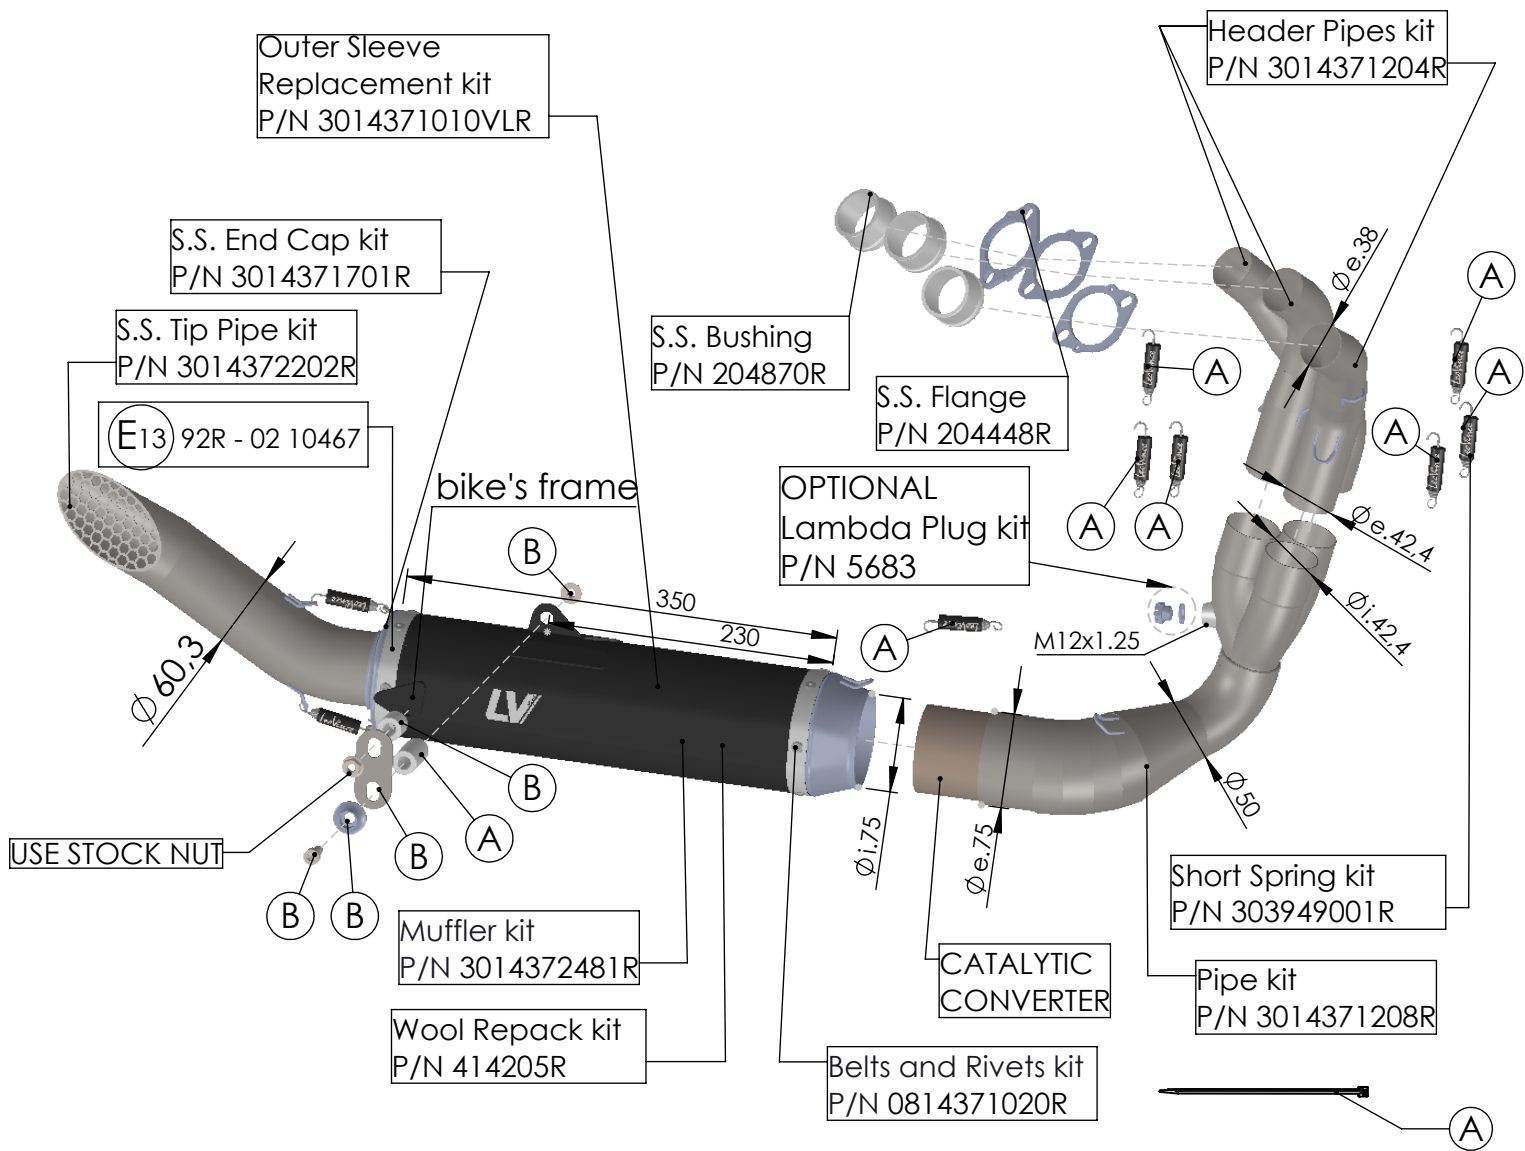

Ⓐ Fitting kit for Yamaha Tracer 900 P/N 3014372601R

ART. 14372EBK - SPARE PARTS

YAMAHA TRACER 9 / GT / GT+

(Also fits 35kW & 70kW versions) (Fits with original center stand)

FULL SYSTEM 3/1 - LV RACE - STAINLESS STEEL - APPROVED

Ⓑ Fitting kit for Yamaha XSR 900 P/N 3014371602R
Use the parts with Ⓐ baloon from TRACER Fitting kit P/N 3014371601R

ART. 14372EBK - SPARE PARTS

YAMAHA XSR 900

(Also fits 35kW & 70kW versions) (Fits with original center stand)

FULL SYSTEM 3/1 - LV RACE - STAINLESS STEEL - APPROVED