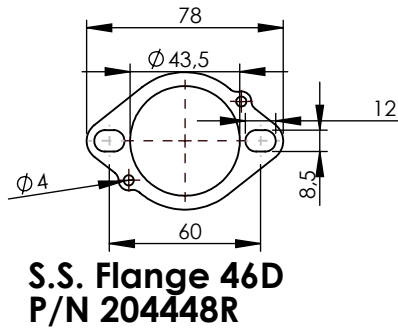

Ⓐ Fitting kit for Yamaha Tracer 900 P/N 3014372601R

ART. 14372EBK - SPARE PARTS

YAMAHA TRACER 9 / GT / GT+

(Also fits 35kW & 70kW versions) (Fits with original center stand)

FULL SYSTEM 3/1 - LV RACE - STAINLESS STEEL - APPROVED

Ⓑ Fitting kit for Yamaha XSR 900 P/N 3014371602R
Use the parts with Ⓐ baloon from TRACER Fitting kit P/N 3014371601R

ART. 14372EBK - SPARE PARTS

YAMAHA XSR 900

(Also fits 35kW & 70kW versions) (Fits with original center stand)

FULL SYSTEM 3/1 - LV RACE - STAINLESS STEEL - APPROVED