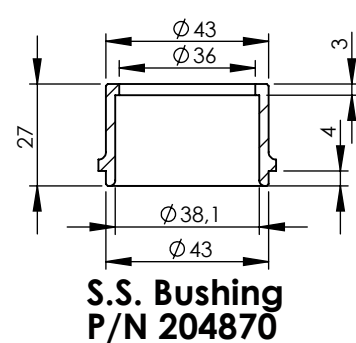

Ⓐ Fitting kit for Yamaha Tracer 900 P/N 3014372601R

ART. 14372EBK - SPARE PARTS

YAMAHA TRACER 9 / GT / GT+

(Also fits 35kW & 70kW versions) (Fits with original center stand)

FULL SYSTEM 3/1 - LV RACE - STAINLESS STEEL - APPROVED

Ⓑ Fitting kit for Yamaha XSR 900 P/N 3014371602R
Use the parts with Ⓐ baloon from TRACER Fitting kit P/N 3014371601R

ART. 14372EBK - SPARE PARTS

YAMAHA XSR 900

(Also fits 35kW & 70kW versions) (Fits with original center stand)

FULL SYSTEM 3/1 - LV RACE - STAINLESS STEEL - APPROVED