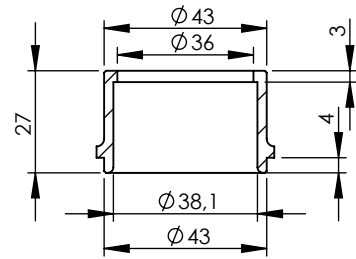

s.s. flange "46D" sp.5mm  
cod.204448R

s.s. bushing  
cod.204870R

(A) FITTING kit cod.3014372601R

## ART. 14372EB - SPARE PARTS

YAMAHA TRACER 9 / GT - XSR 900

Also fits 35kW & 70kW versions - Fits with original center stand

FULL SYSTEM 3/1 - LV RACE - BLACK EDITION