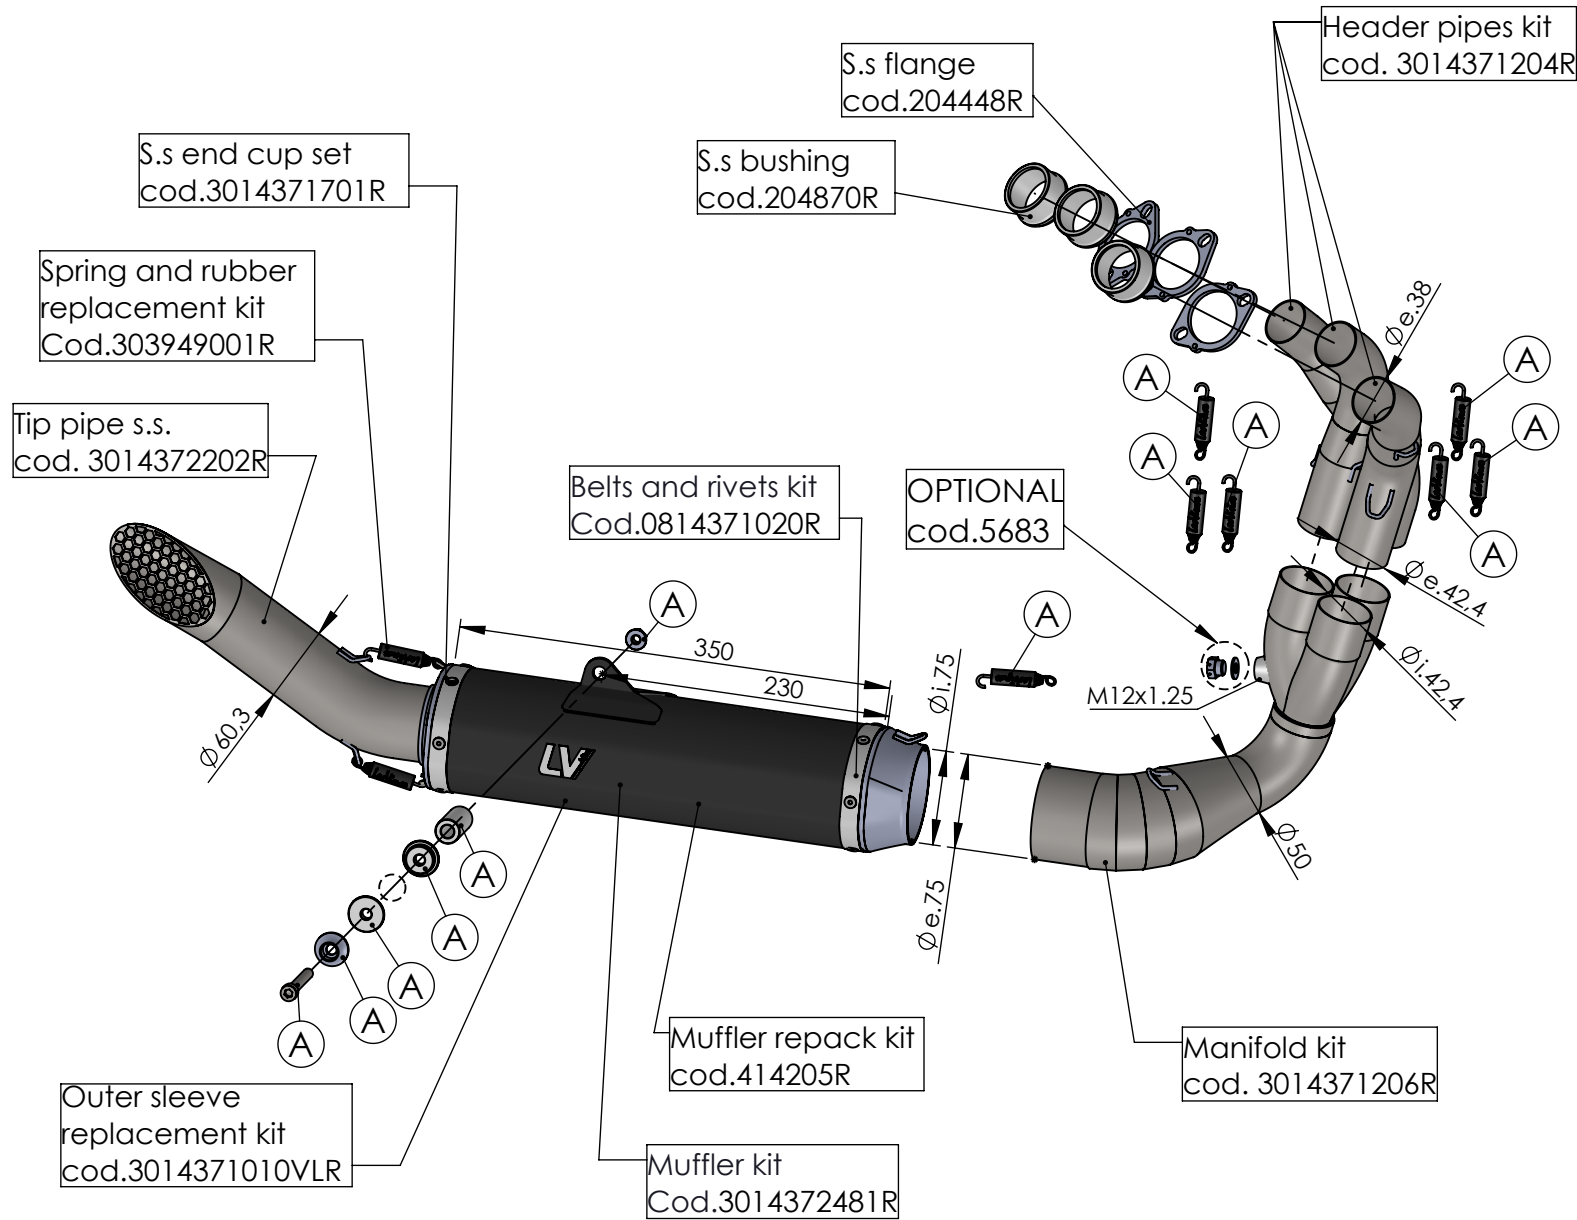

s.s. flange "46D" sp.5mm  
cod.204448R

s.s. bushing  
cod.204870R

(A) FITTING kit cod.3014372601R

## ART. 14372EB - SPARE PARTS

YAMAHA TRACER 9 / GT - XSR 900

Also fits 35kW & 70kW versions - Fits with original center stand

FULL SYSTEM 3/1 - LV RACE - BLACK EDITION