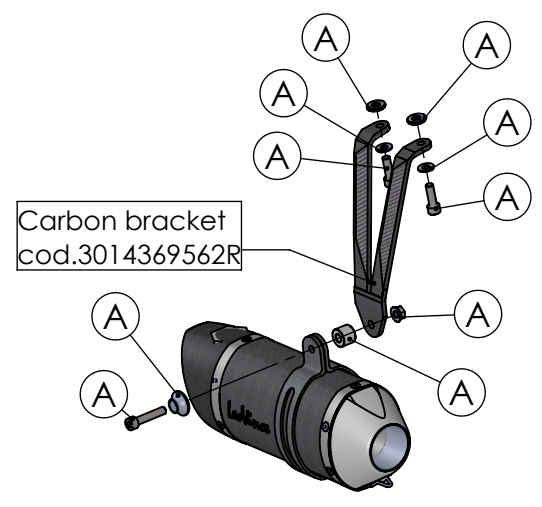

Alternatively it is possible take off the original passenger's RH footboard and assemble the carbon bracket fitting the fasteners as show below

## ART. 14370E - SPARE PARTS

APRILIA RS 660 - TUONO 660 (also fits 35kW version)

- (A) Fitting kit cod.3014369601R
- (B) Carbon cover kit cod.303896001R