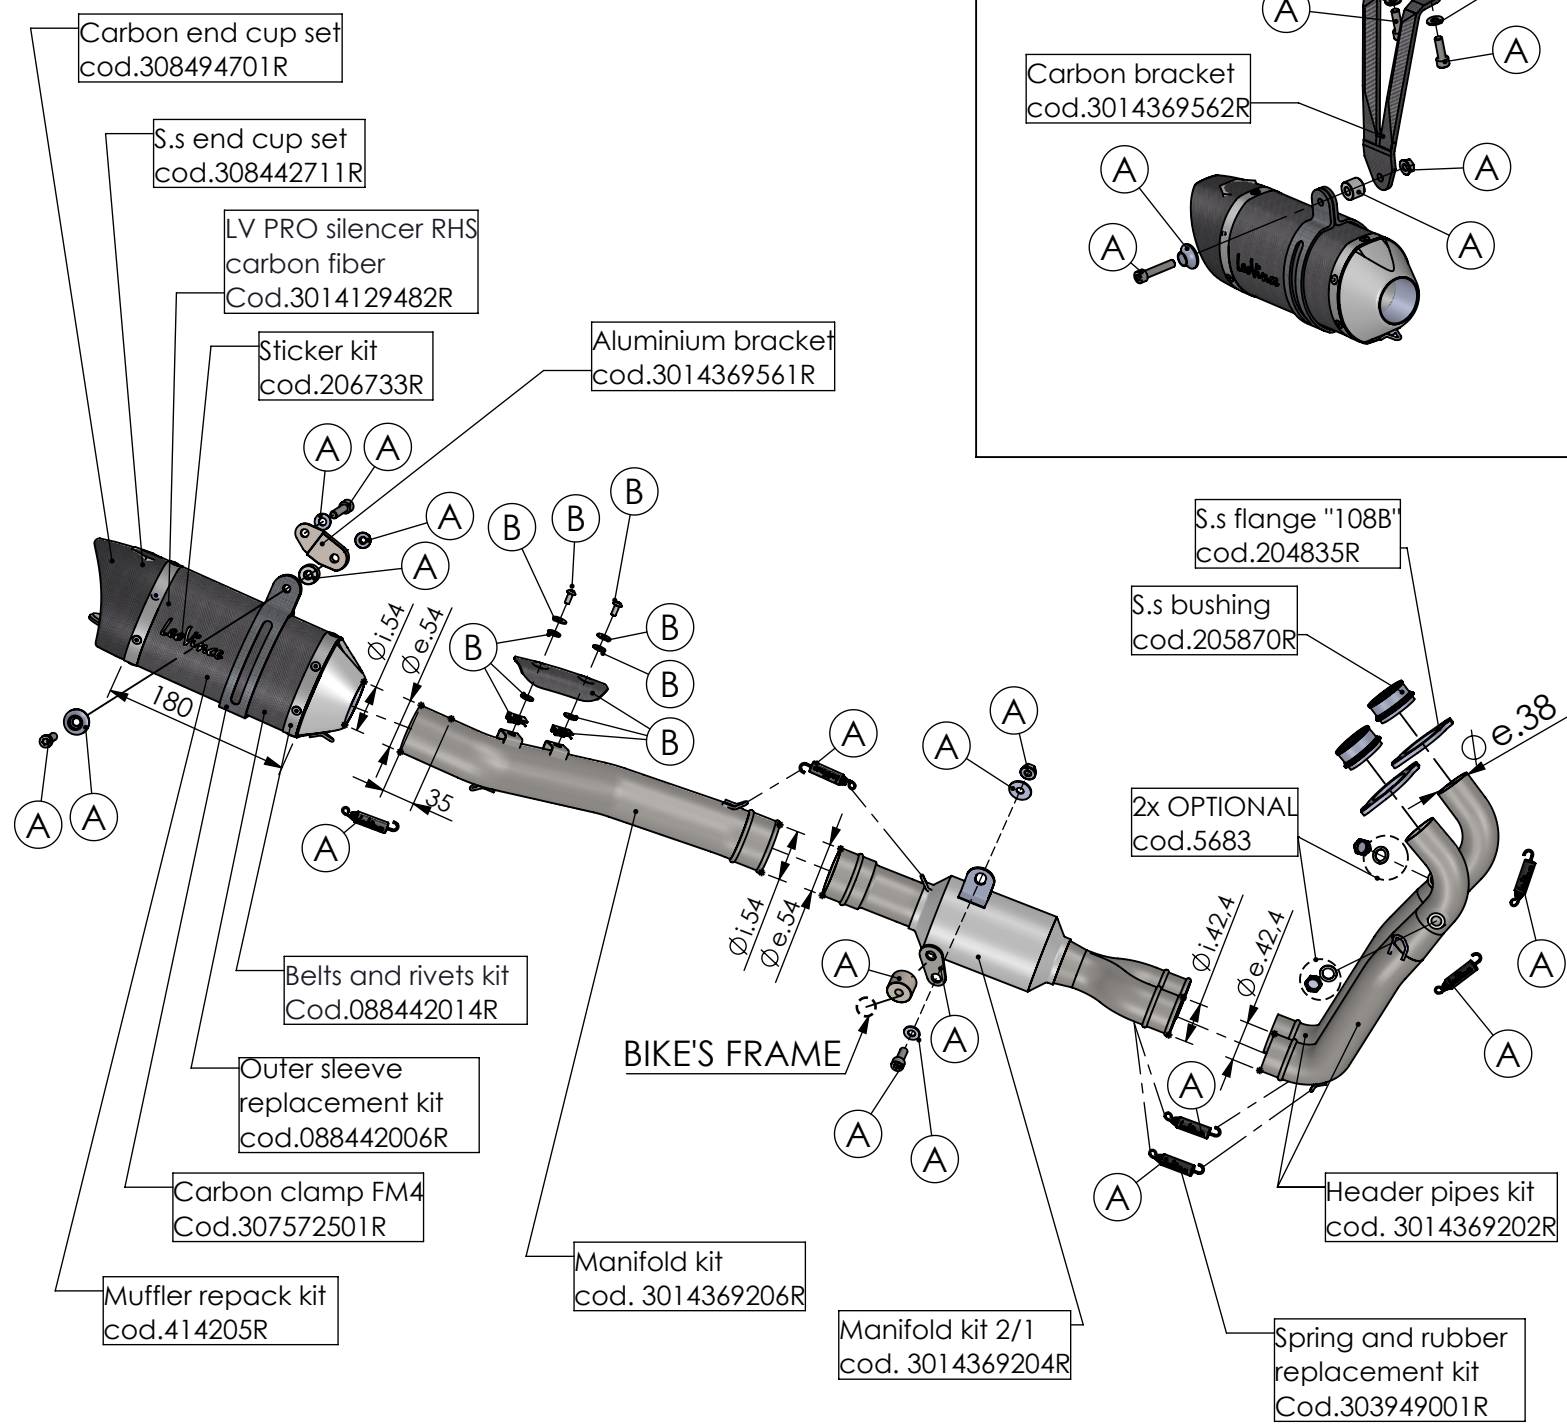

Alternatively it is possible take off the original passenger's RH footboard and assemble the carbon bracket fitting the fasteners as show below

## ART. 14370E - SPARE PARTS

APRILIA RS 660 - TUONO 660 (also fits 35kW version)

- (A) Fitting kit cod.3014369601R
- (B) Carbon cover kit cod.303896001R