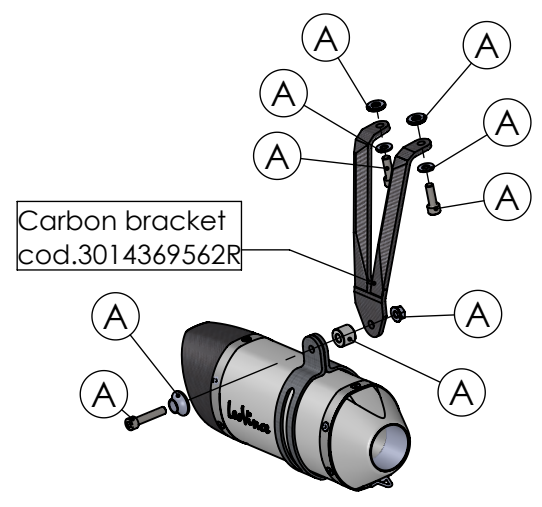

Alternatively it is possible take off the original passenger's RH footboard and assemble the carbon bracket fitting the fasteners as show below

ART. 14369E - SPARE PARTS

APRILIA RS 660 - TUONO 660 (also fits 35kW version)

- (A) Fitting kit cod.3014369601R
- (B) Carbon cover kit cod.303896001R