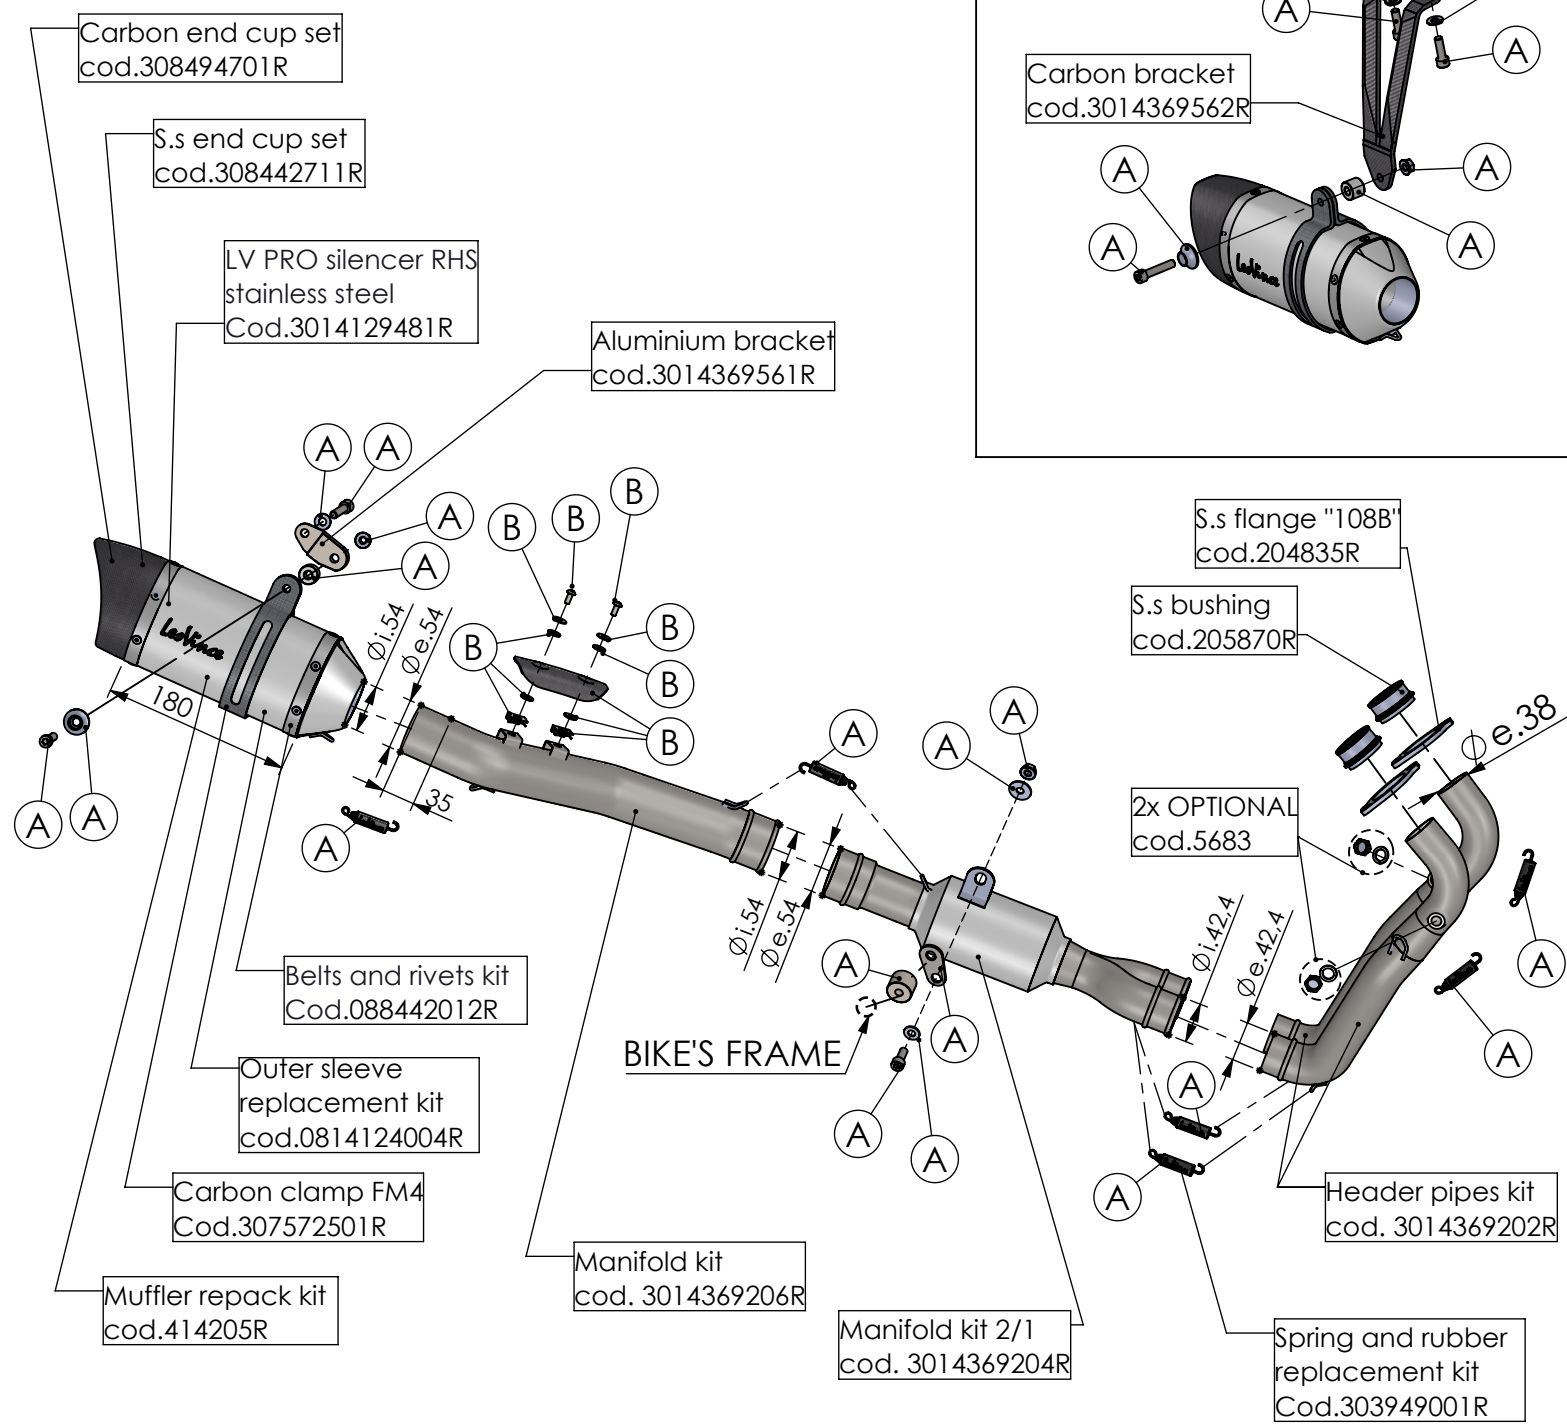

Alternatively it is possible take off the original passenger's RH footboard and assemble the carbon bracket fitting the fasteners as show below

ART. 14369E - SPARE PARTS

APRILIA RS 660 - TUONO 660 (also fits 35kW version)

- (A) Fitting kit cod.3014369601R
- (B) Carbon cover kit cod.303896001R