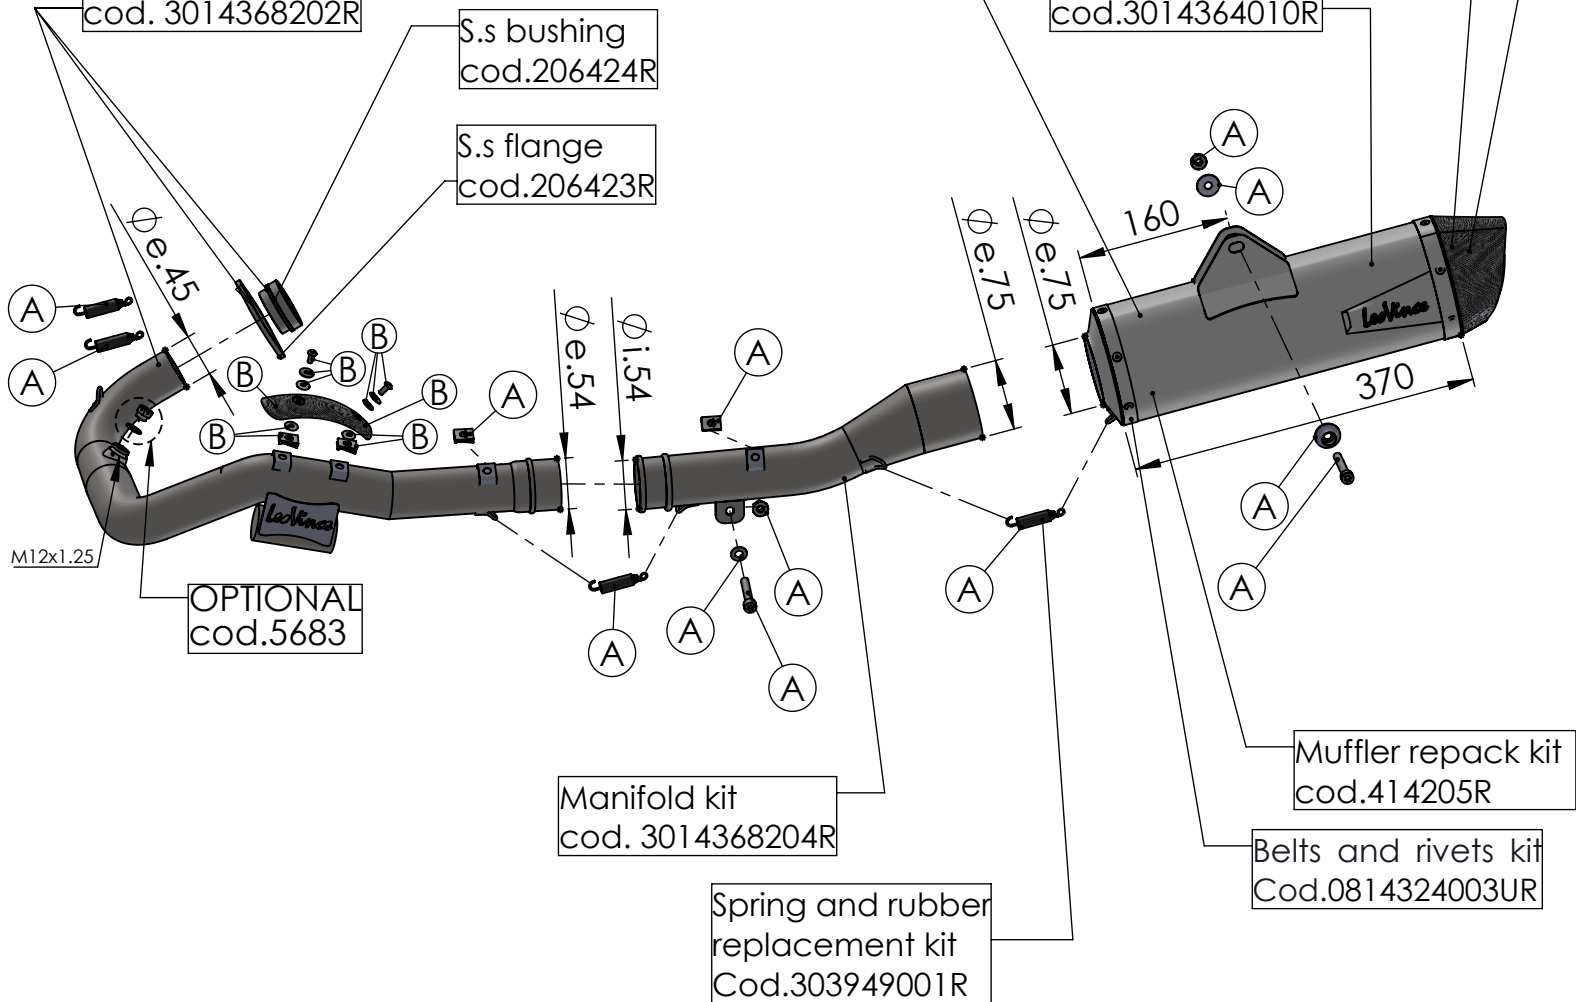

Carbon end cup set
cod.3014000701R

S.s end cup set
cod.307242711UR

Muffler kit
Cod.3014364482UR

Outer sleeve
replacement kit
cod.3014364010R

Header pipe kit
cod. 3014368202R

S.s bushing
cod.206424R

S.s flange
cod.206423R

OPTIONAL
cod.5683

Manifold kit
cod. 3014368204R

Spring and rubber
replacement kit
Cod.303949001R

Muffler repack kit
cod.414205R

Belts and rivets kit
Cod.0814324003UR

ART. 14368EU - SPARE PARTS

HUSQVARNA 701 ENDURO/LR / 701 SUPERMOTO
(also fits 35kW version)

(A) FITTING KIT cod.3014364601R

(B) CARBON COVER cod.308213001R