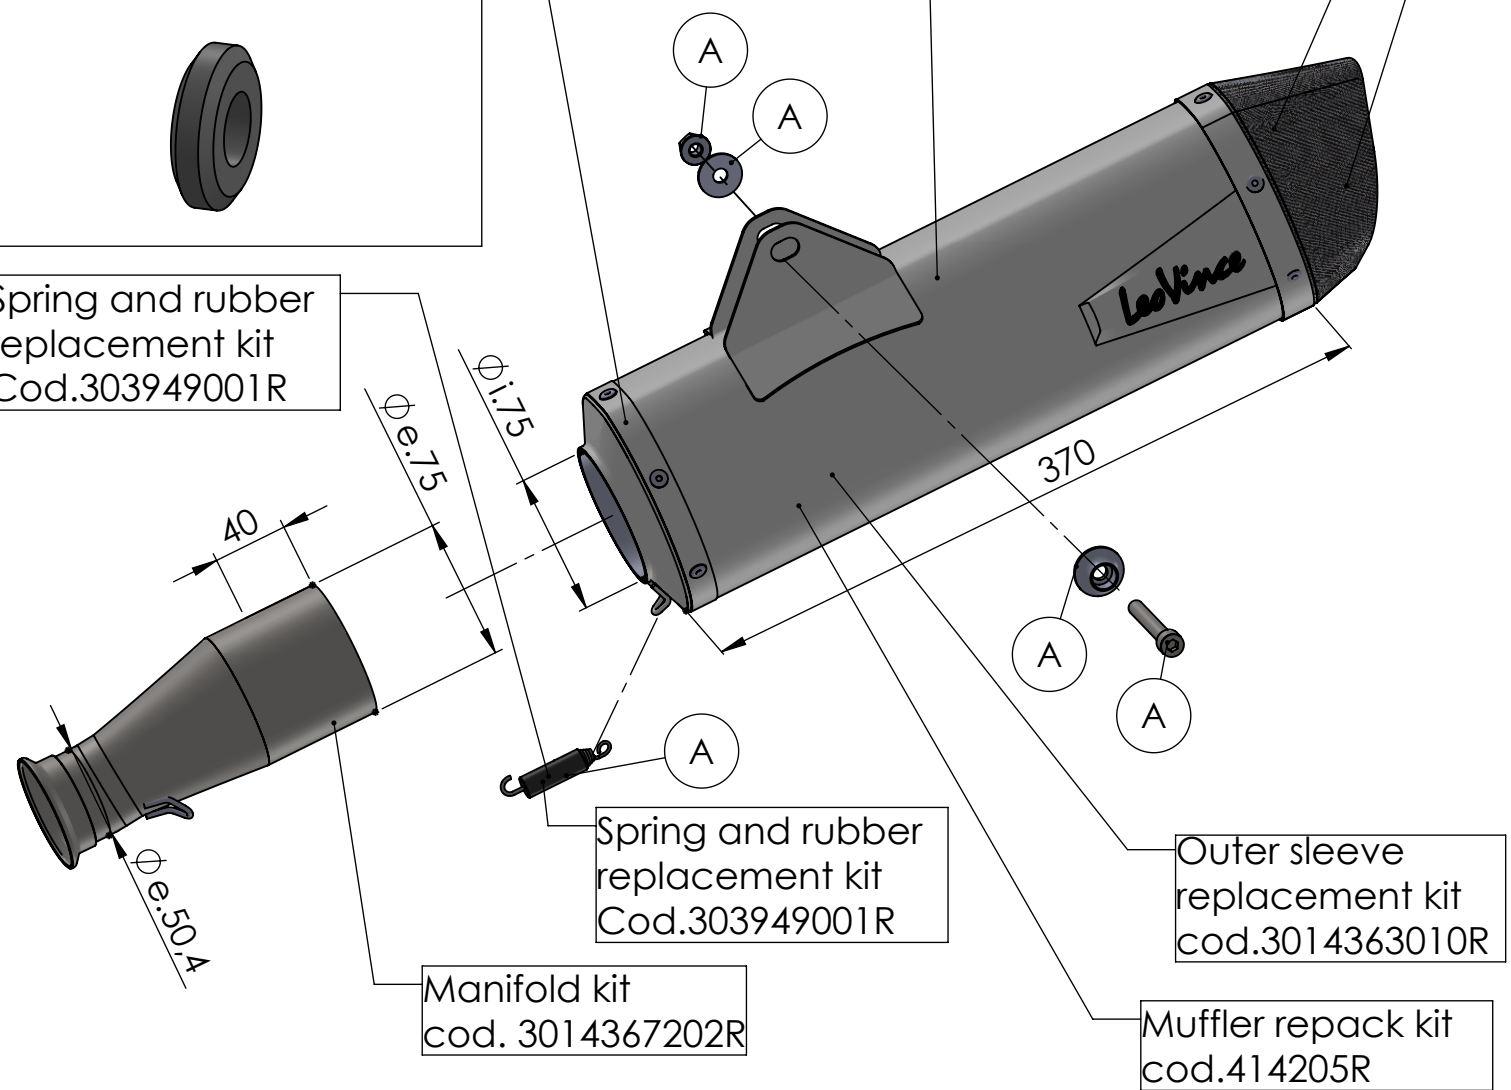

Spring and rubber replacement kit
Cod.303949001R

Belts and rivets kit
Cod.0814319014R

Muffler kit
Cod.3014363482UR

Carbon end cup set
cod.3014000701R

S.s end cup set
cod.307242711R

Spring and rubber replacement kit
Cod.303949001R

Manifold kit
cod. 3014367202R

Outer sleeve replacement kit
cod.3014363010R

Muffler repack kit
cod.414205R

ART. 14367EU - SPARE PARTS

HUSQVARNA 701 ENDURO/LR / 701 SUPERMOTO
(Also fits 35kW version)

(A) FITTING KIT cod.3014367601R