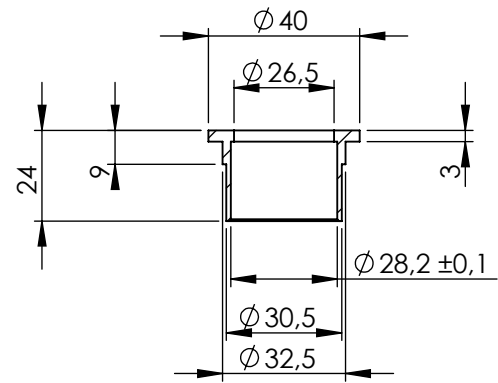

Db-Killer N.62
Cod.3014259802R

S.s. flange "45E"
cod.205267R sp. 6mm

S.s. bushing
cod.206662R

Carbon end cup set
cod.3014008701R

Carbon clamp FM4S
Cod.307572505R

Muffler kit
Cod.3014259481R

Belts and rivets kit
Cod.0814259006R

E13 92 R - 01 10432
or
E13 92 R - 02 10432

S.s. end cup set
cod.3014259711R

Manifold kit
cod. 3014365208R

S.s. flange "45E"
cod.205267R

CATALYTIC
CONVERTER

S.s. bushing
cod.206662R

Outer sleeve
replacement kit
cod.083710014R