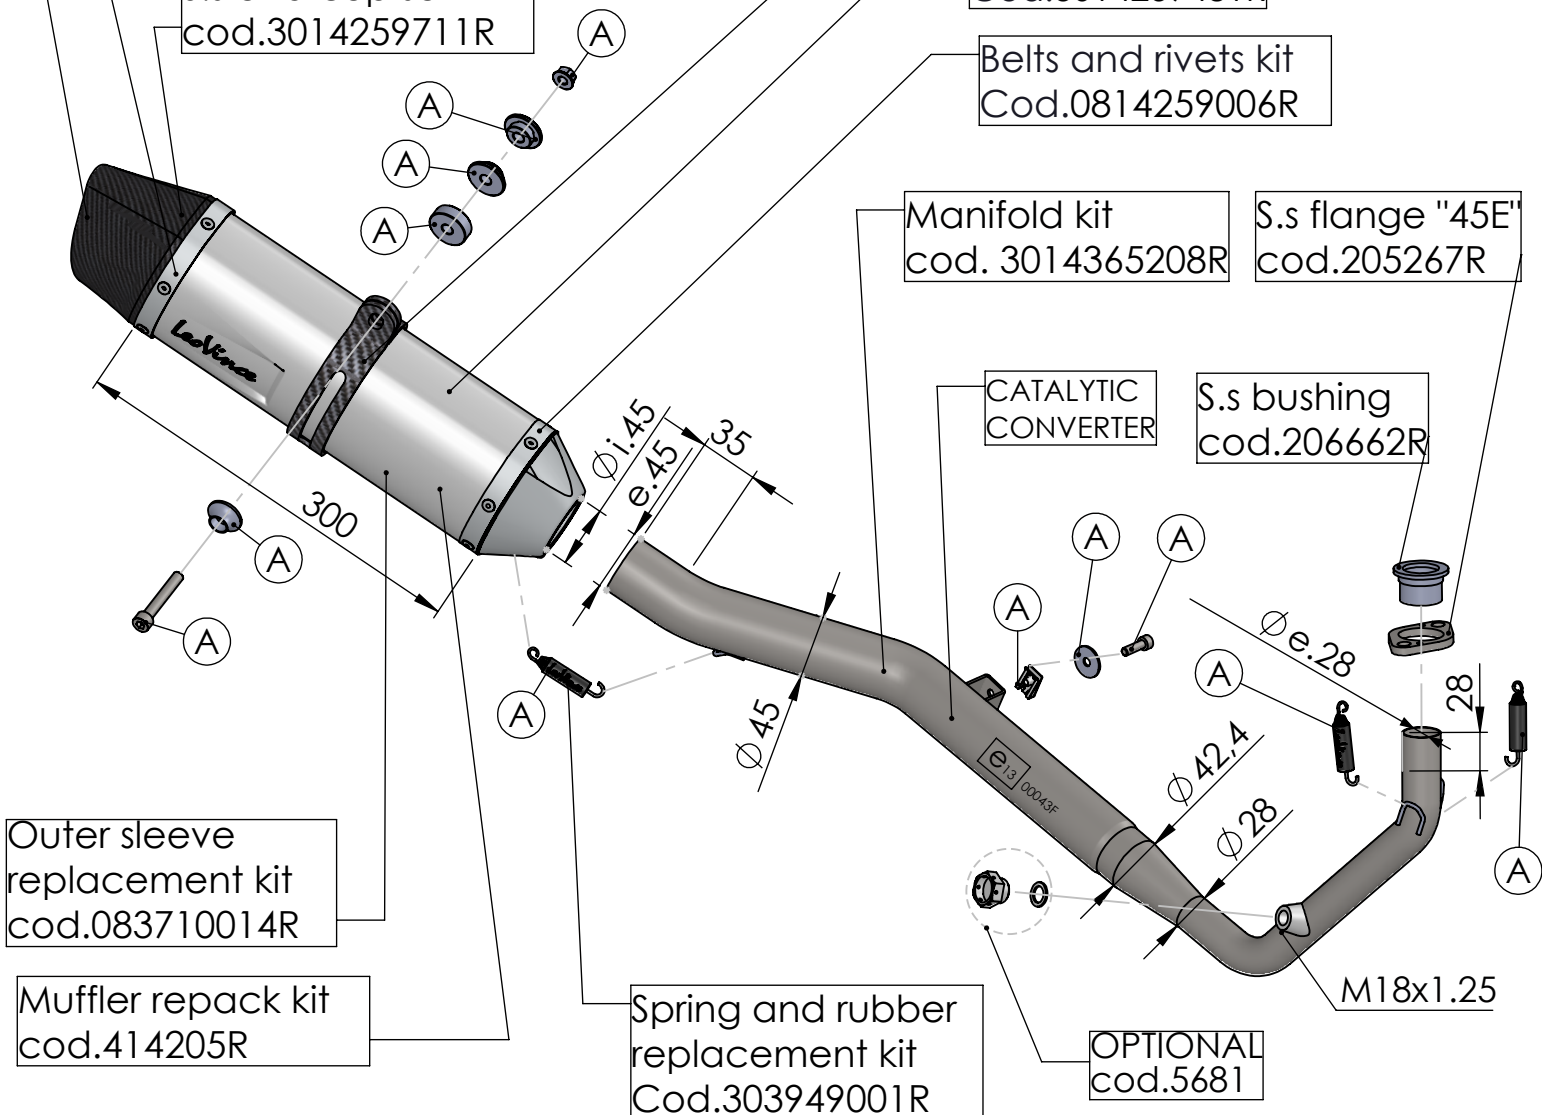

Db-Killer N.62
Cod.3014259802R

S.s. flange "45E"
cod.205267R sp. 6mm

S.s. bushing
cod.206662R

Carbon end cup set
cod.3014008701R

Carbon clamp FM4S
Cod.307572505R

Muffler kit
Cod.3014259481R

Belts and rivets kit
Cod.0814259006R

E13 92 R - 01 10432
or
E13 92 R - 02 10432

S.s. end cup set
cod.3014259711R

Manifold kit
cod. 3014365208R

S.s. flange "45E"
cod.205267R

CATALYTIC
CONVERTER

S.s. bushing
cod.206662R

Outer sleeve
replacement kit
cod.083710014R

Muffler repack kit
cod.414205R

Spring and rubber
replacement kit
Cod.303949001R

OPTIONAL
cod.5681

ART. 14365EK - SPARE PARTS

YAMAHA MT-125 / XSR 125 / YZF-R 125

(A) FITTING KIT cod.3014365601R