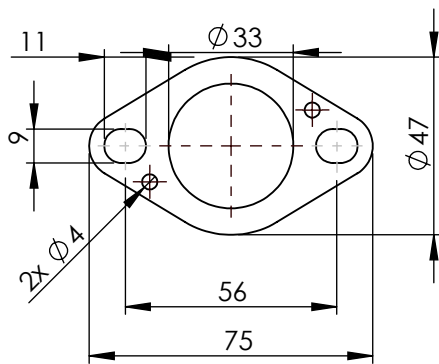

Db-Killer N.62
Cod.3014259802R

S.s. flange "45E"
cod.205267R sp. 6mm

S.s. bushing
cod.206662R

Carbon end cup set
cod.3014008701R

Carbon clamp FM4S
Cod.307572505R

Muffler kit
Cod.3014259481R

Belts and rivets kit
Cod.0814259006R

E13 92 R - 01 10432
or
E13 92 R - 02 10432

S.s. end cup set
cod.3014259711R

Manifold kit
cod. 3014365208R

S.s. flange "45E"
cod.205267R

CATALYTIC
CONVERTER

S.s. bushing
cod.206662R

Outer sleeve
replacement kit
cod.083710014R