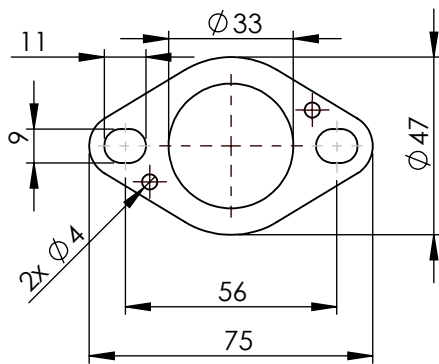

Db-Killer N.62
Cod.3014259802R

S.s. flange "45E"
cod.205267R sp. 6mm

S.s. bushing
cod.206662R

Carbon end cup set
cod.3014008701R

S.s. end cup set
cod.3014259711R

Carbon clamp FM4S
Cod.307572505R

Muffler kit
Cod.3014340485UR

OPTIONAL
cod.5681

ART. 14365EBU - SPARE PARTS

YAMAHA MT-125 / XSR 125 / YZF-R 125

(A) FITTING KIT cod.3014365601R