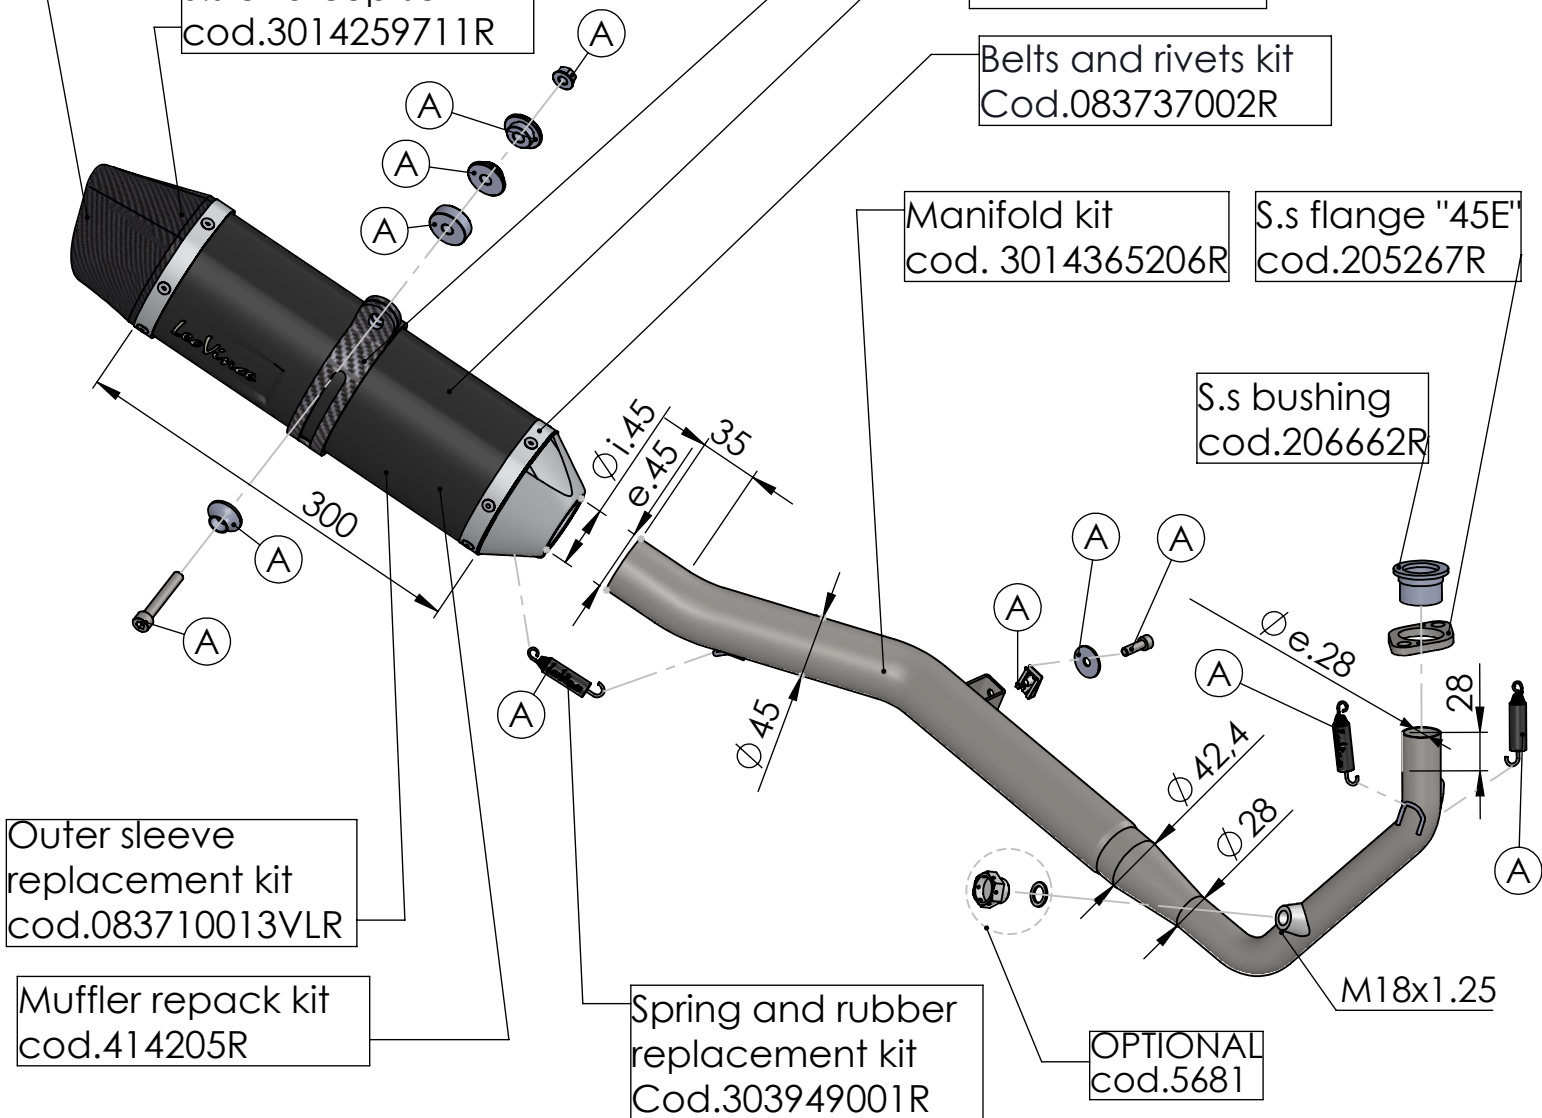

Db-Killer N.62
Cod.3014259802R

S.s. flange "45E"
cod.205267R sp. 6mm

S.s. bushing
cod.206662R

Carbon end cup set
cod.3014008701R

S.s. end cup set
cod.3014259711R

Carbon clamp FM4S
Cod.307572505R

Muffler kit
Cod.3014340485UR

Belts and rivets kit
Cod.083737002R

Manifold kit
cod. 3014365206R

S.s. flange "45E"
cod.205267R

S.s. bushing
cod.206662R

Outer sleeve
replacement kit
cod.083710013VLR

Muffler repack kit
cod.414205R

Spring and rubber
replacement kit
Cod.303949001R

OPTIONAL
cod.5681

ART. 14365EBU - SPARE PARTS

YAMAHA MT-125 / XSR 125 / YZF-R 125

(A) FITTING KIT cod.3014365601R