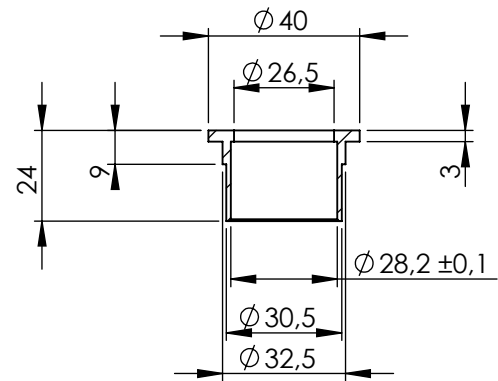

Db-Killer N.62
Cod.3014259802R

S.s. flange "45E"
cod.205267R sp. 6mm

S.s. bushing
cod.206662R

Carbon end cup set
cod.3014008701R

S.s. end cup set
cod.3014259711R

Carbon clamp FM4S
Cod.307572505R

Muffler kit
Cod.3014340485UR

OPTIONAL
cod.5681

ART. 14365EBU - SPARE PARTS

YAMAHA MT-125 / XSR 125 / YZF-R 125

(A) FITTING KIT cod.3014365601R